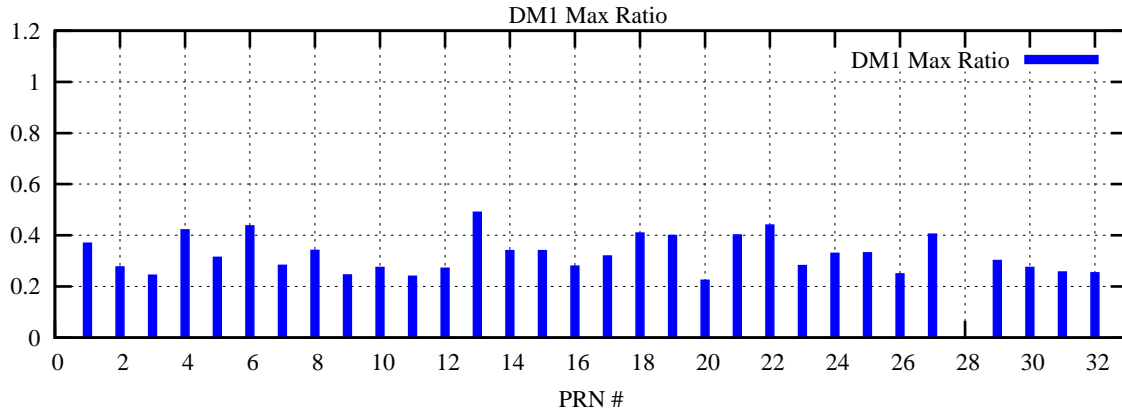

Ratio (PRN Bias/Threshold)

GpsWeek 2225 Day 5

Skinny (Type 0): PRN 8 22
Broad (Type 2): PRN 7 15 17 21 24