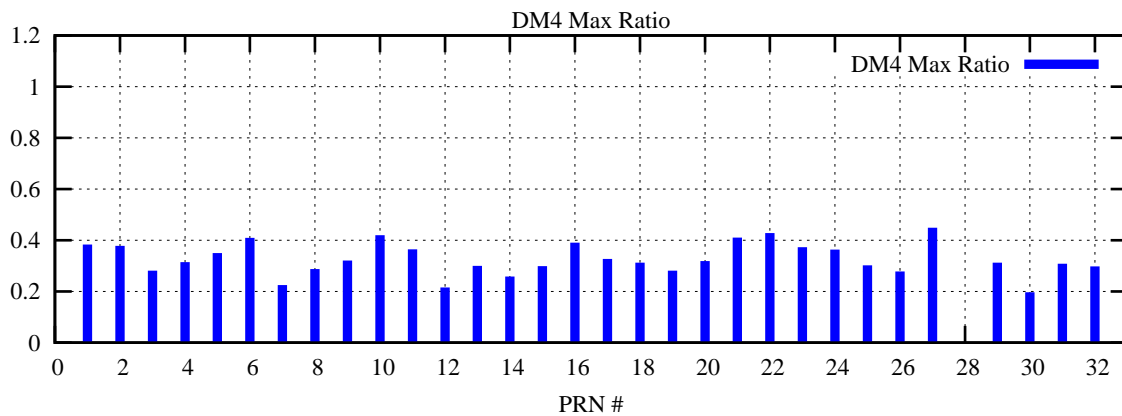

Ratio (PRN Bias/Threshold)

GpsWeek 2225 Day 5

Skinny (Type 0): PRN 8 22
Broad (Type 2): PRN 7 15 17 21 24