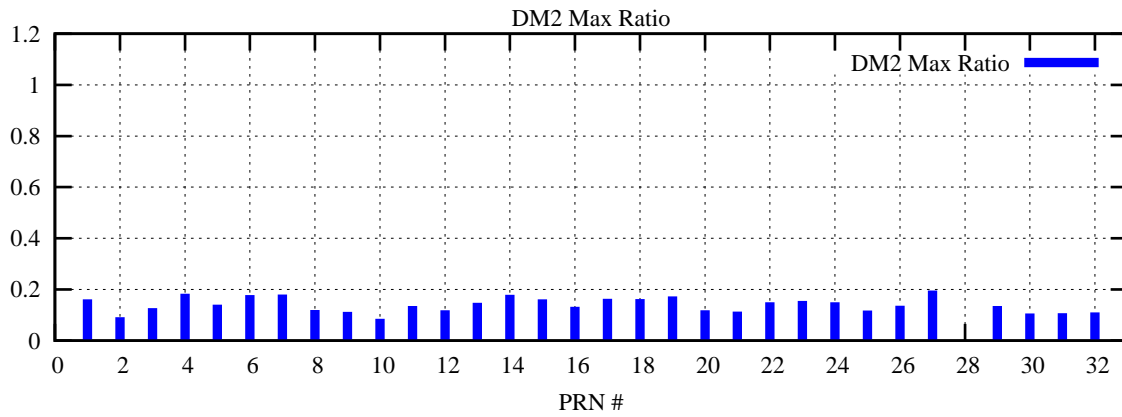

Ratio (PRN Bias/Threshold)

GpsWeek 2225 Day 5

Skinny (Type 0): PRN 8 22
Broad (Type 2): PRN 7 15 17 21 24