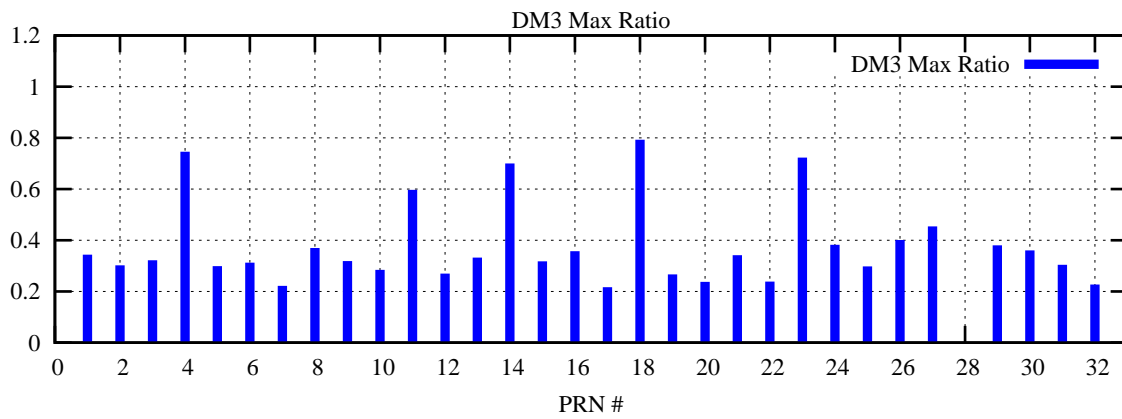

Ratio (PRN Bias/Threshold)

GpsWeek 2225 Day 5

Skinny (Type 0): PRN 8 22
Broad (Type 2): PRN 7 15 17 21 24