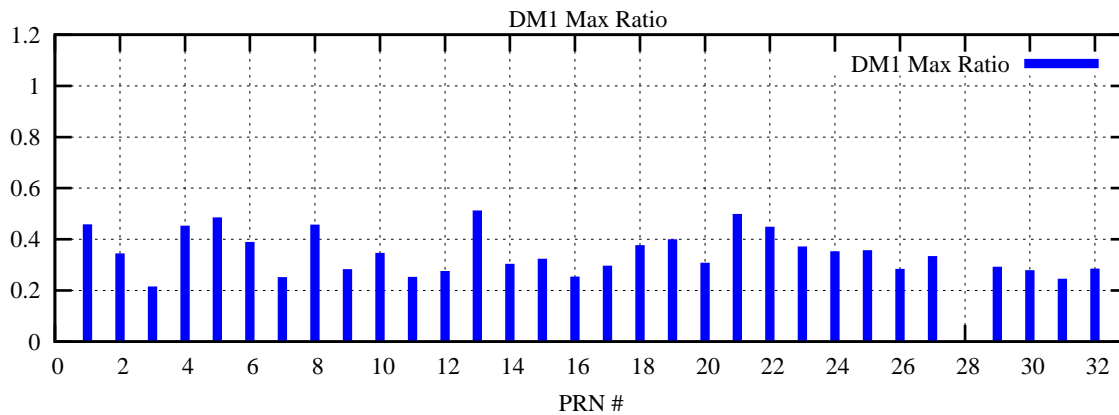

Ratio (PRN Bias/Threshold)

GpsWeek 2225 Day 6

Skinny (Type 0): PRN 8 22
Broad (Type 2): PRN 7 15 17 21 24