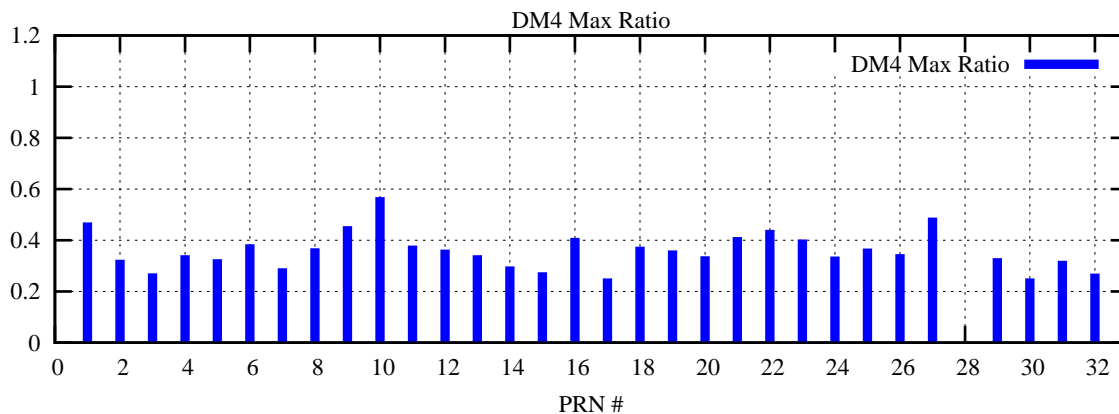

Ratio (PRN Bias/Threshold)

GpsWeek 2225 Day 6

Skinny (Type 0): PRN 8 22
Broad (Type 2): PRN 7 15 17 21 24