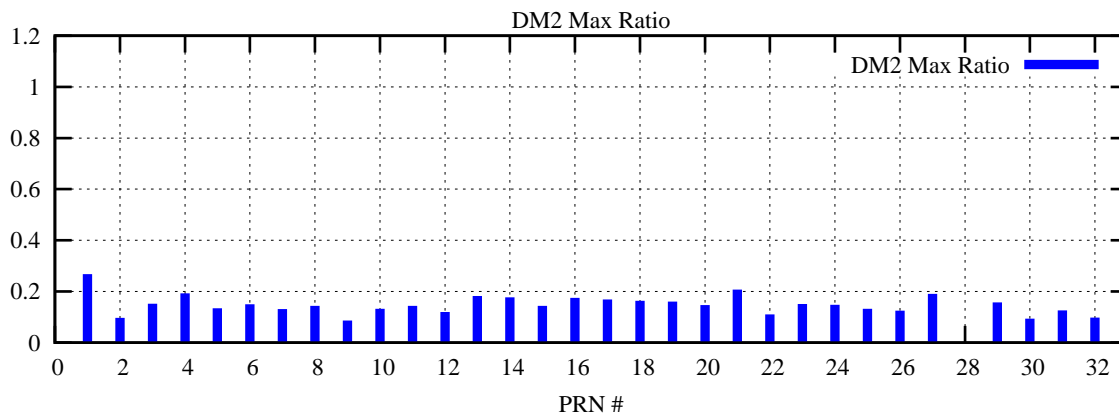

Ratio (PRN Bias/Threshold)

GpsWeek 2225 Day 6

Skinny (Type 0): PRN 8 22
Broad (Type 2): PRN 7 15 17 21 24