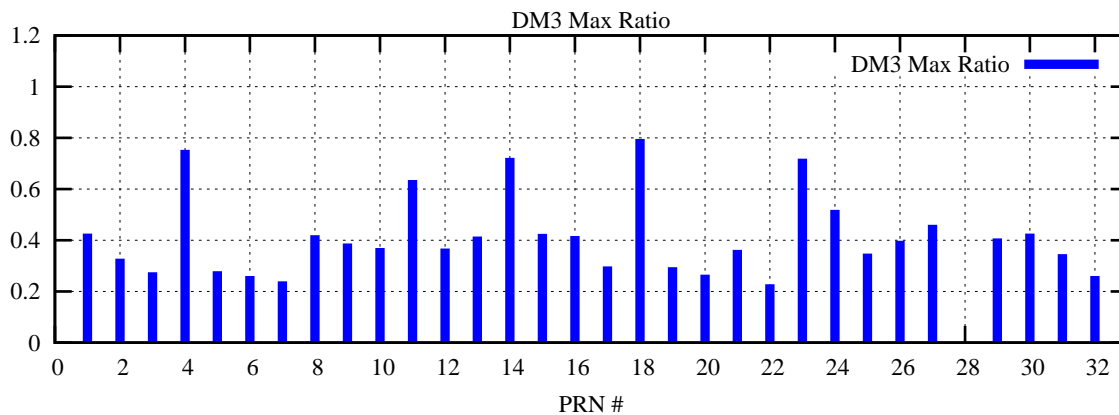

Ratio (PRN Bias/Threshold)

GpsWeek 2225 Day 6

Skinny (Type 0): PRN 8 22
Broad (Type 2): PRN 7 15 17 21 24