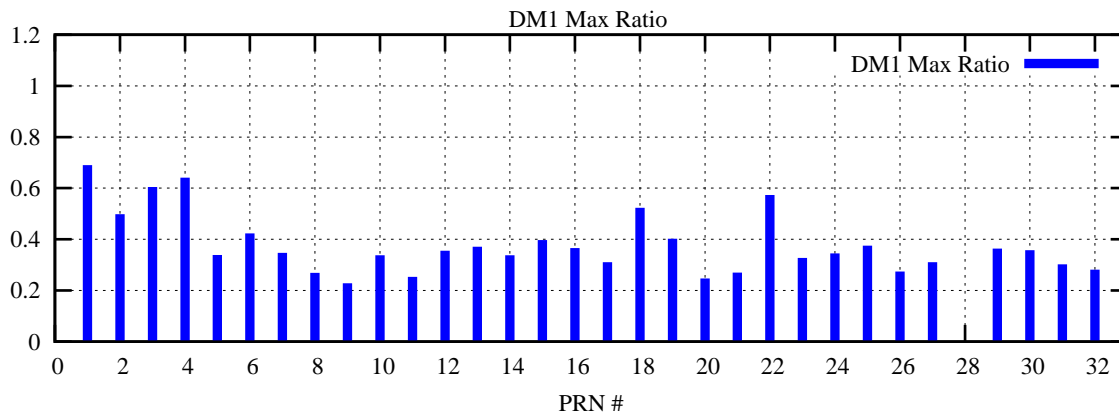

Ratio (PRN Bias/Threshold)

GpsWeek 2226 Day 0

Skinny (Type 0): PRN 8 22
Broad (Type 2): PRN 7 15 17 21 24