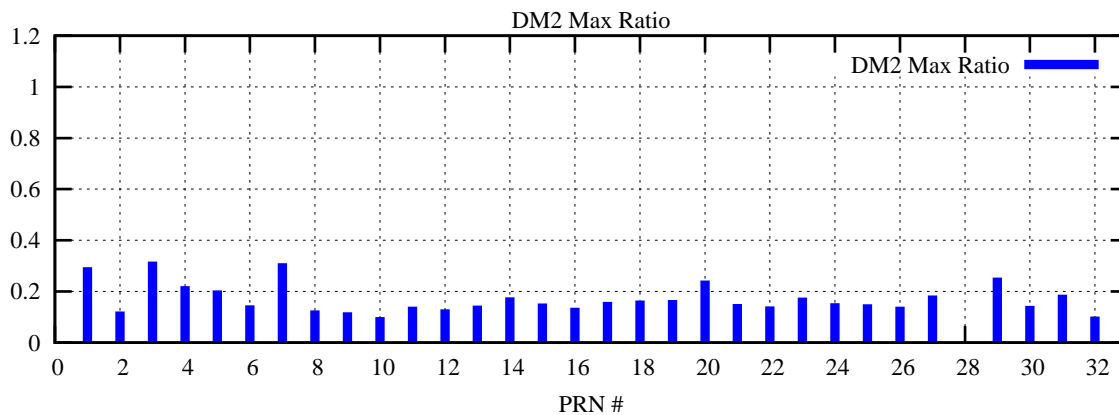

Ratio (PRN Bias/Threshold)

GpsWeek 2226 Day 0

Skinny (Type 0): PRN 8 22
Broad (Type 2): PRN 7 15 17 21 24