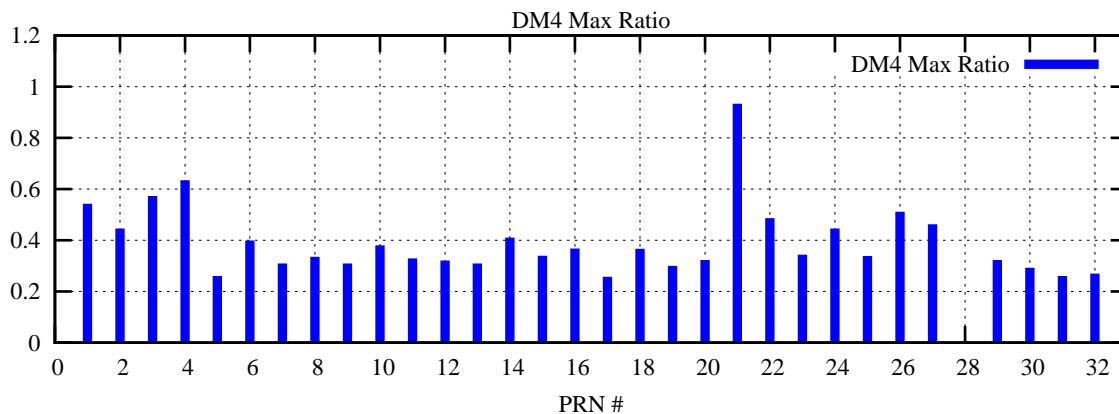

Ratio (PRN Bias/Threshold)

GpsWeek 2226 Day 0

Skinny (Type 0): PRN 8 22
Broad (Type 2): PRN 7 15 17 21 24