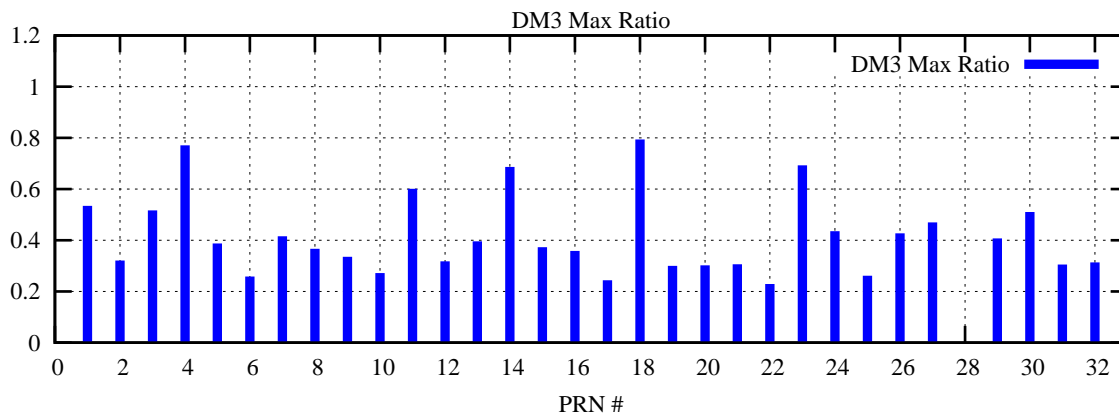

Ratio (PRN Bias/Threshold)

GpsWeek 2226 Day 0

Skinny (Type 0): PRN 8 22
Broad (Type 2): PRN 7 15 17 21 24