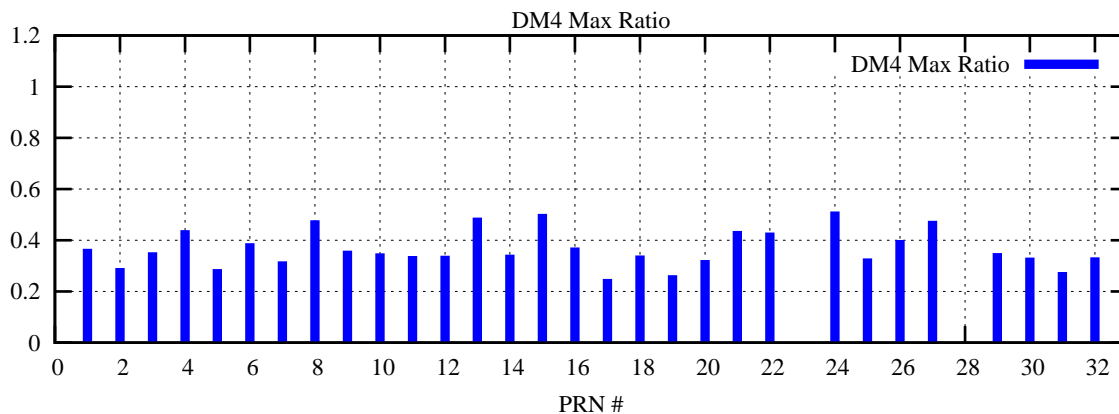

Ratio (PRN Bias/Threshold)

GpsWeek 2226 Day 6

Skinny (Type 0): PRN 8 22
Broad (Type 2): PRN 7 15 17 21 24