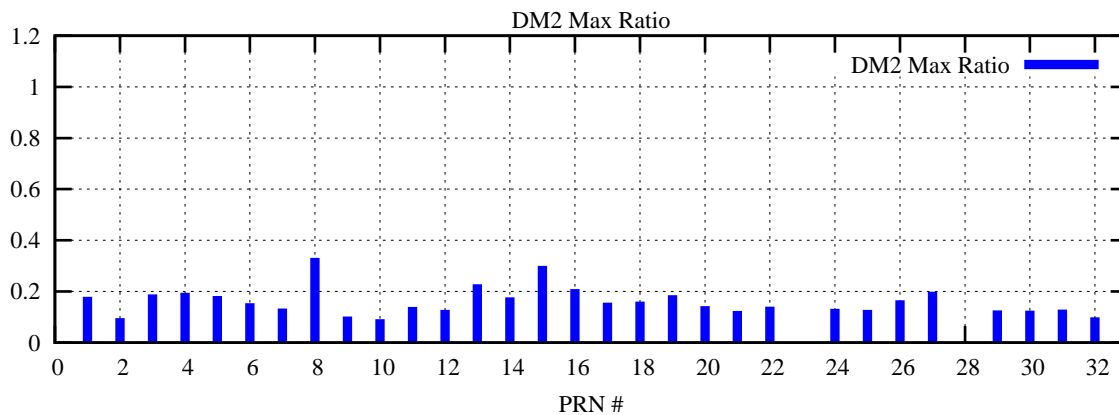

Ratio (PRN Bias/Threshold)

GpsWeek 2226 Day 6

Skinny (Type 0): PRN 8 22
Broad (Type 2): PRN 7 15 17 21 24