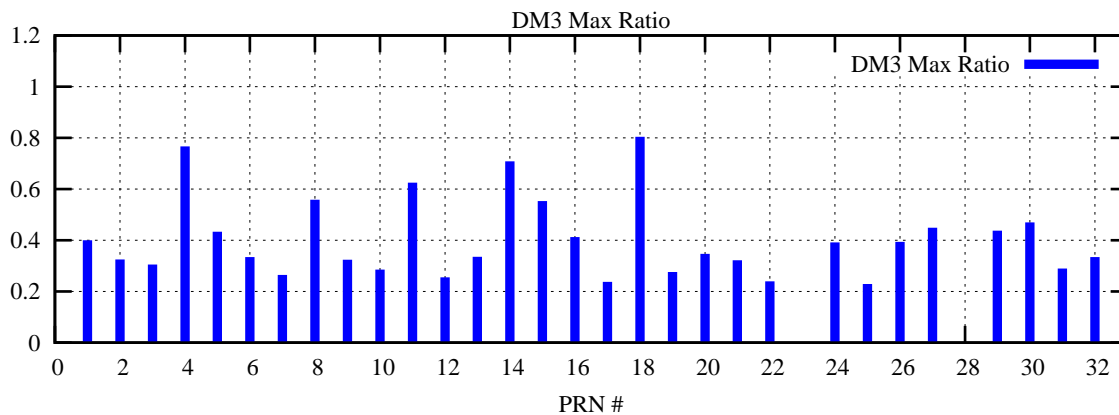

Ratio (PRN Bias/Threshold)

GpsWeek 2226 Day 6

Skinny (Type 0): PRN 8 22
Broad (Type 2): PRN 7 15 17 21 24