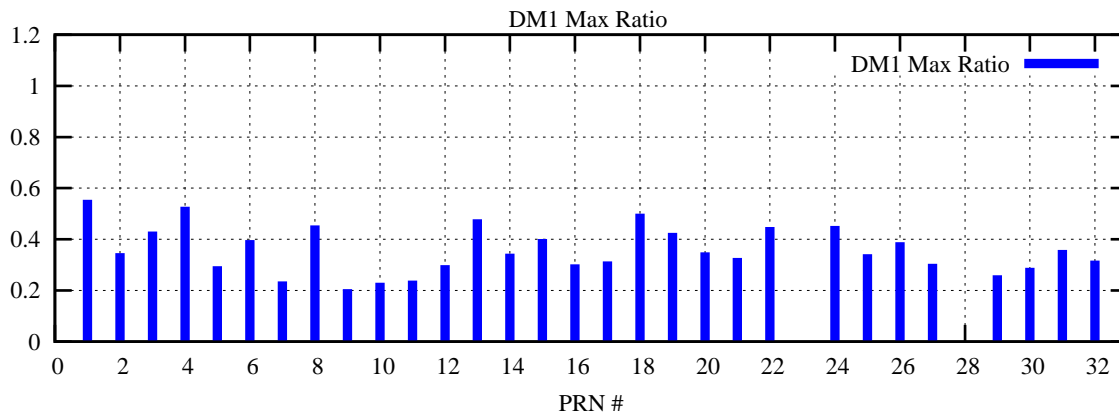

Ratio (PRN Bias/Threshold)

GpsWeek 2226 Day 6

Skinny (Type 0): PRN 8 22
Broad (Type 2): PRN 7 15 17 21 24