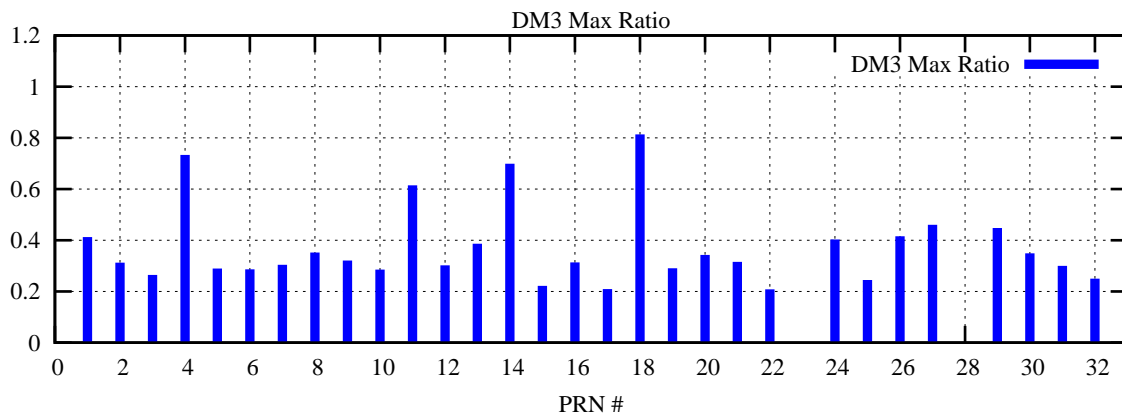

Ratio (PRN Bias/Threshold)  
GpsWeek 2227 Day 0

Skinny (Type 0): PRN 8 22  
Broad (Type 2): PRN 7 15 17 21 24