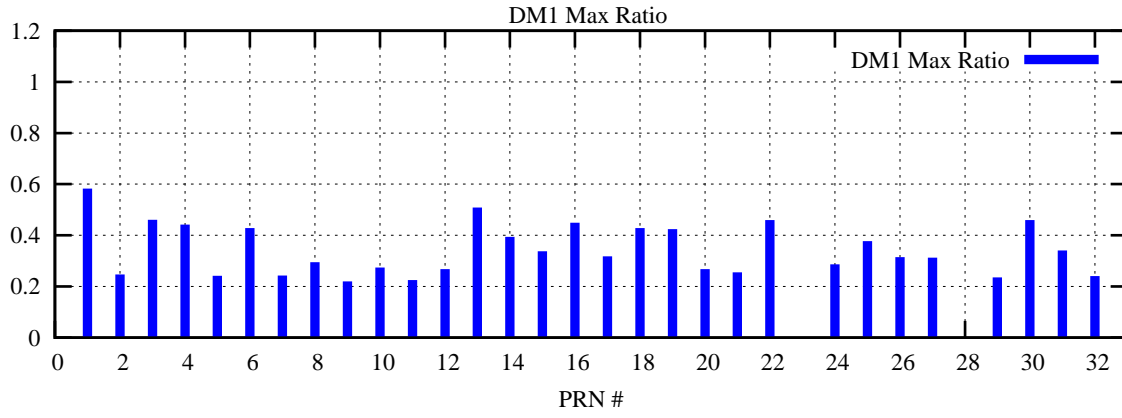

Ratio (PRN Bias/Threshold)  
GpsWeek 2227 Day 0

Skinny (Type 0): PRN 8 22  
Broad (Type 2): PRN 7 15 17 21 24