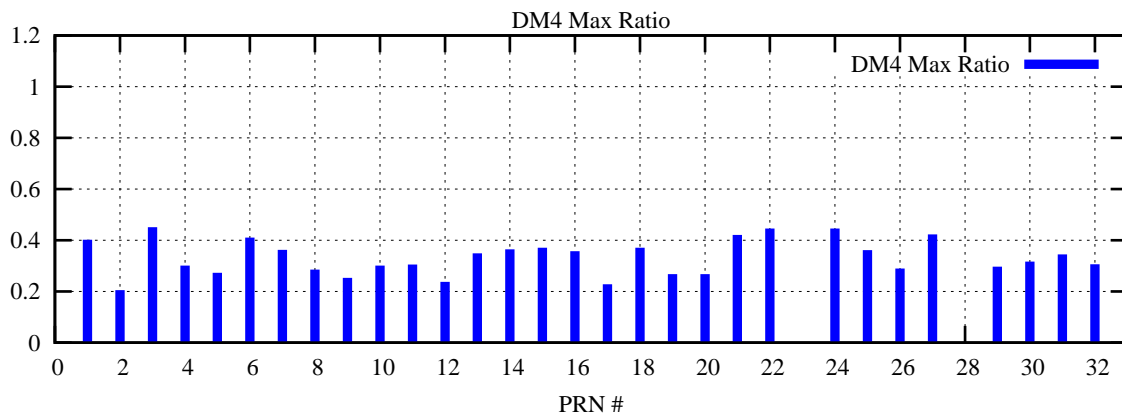

Ratio (PRN Bias/Threshold)  
GpsWeek 2227 Day 0

Skinny (Type 0): PRN 8 22  
Broad (Type 2): PRN 7 15 17 21 24