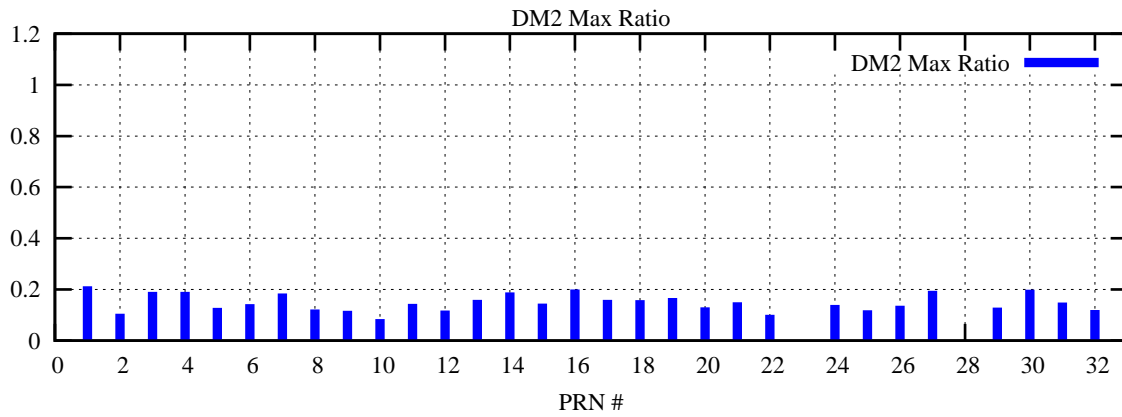

Ratio (PRN Bias/Threshold)  
GpsWeek 2227 Day 0

Skinny (Type 0): PRN 8 22  
Broad (Type 2): PRN 7 15 17 21 24