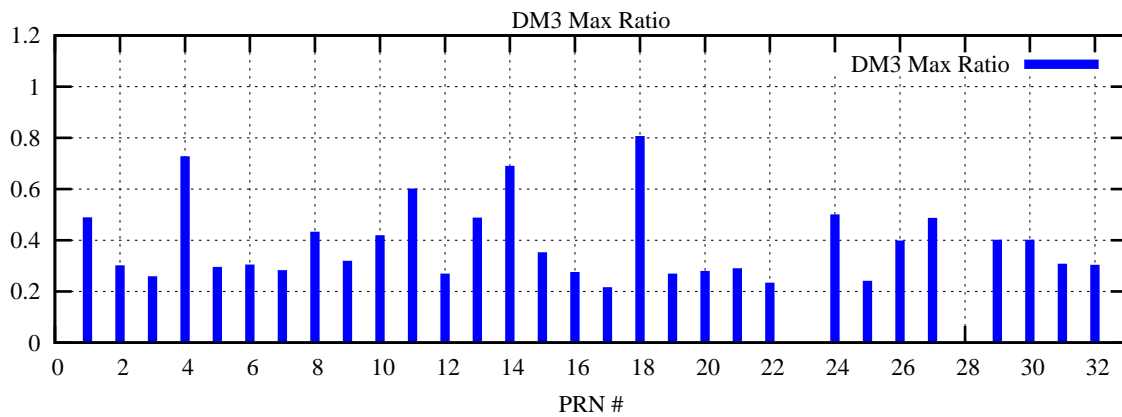

Ratio (PRN Bias/Threshold)

GpsWeek 2227 Day 1

Skinny (Type 0): PRN 8 22
Broad (Type 2): PRN 7 15 17 21 24