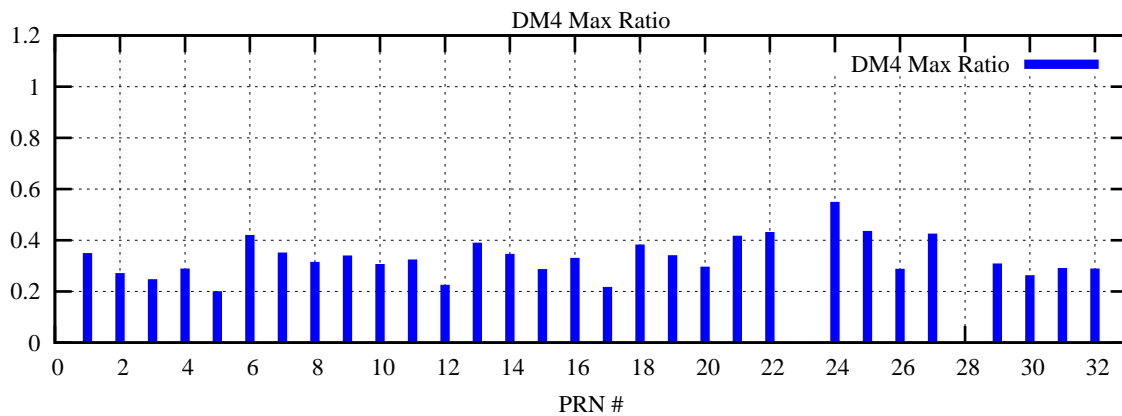

Ratio (PRN Bias/Threshold)

GpsWeek 2227 Day 1

Skinny (Type 0): PRN 8 22
Broad (Type 2): PRN 7 15 17 21 24