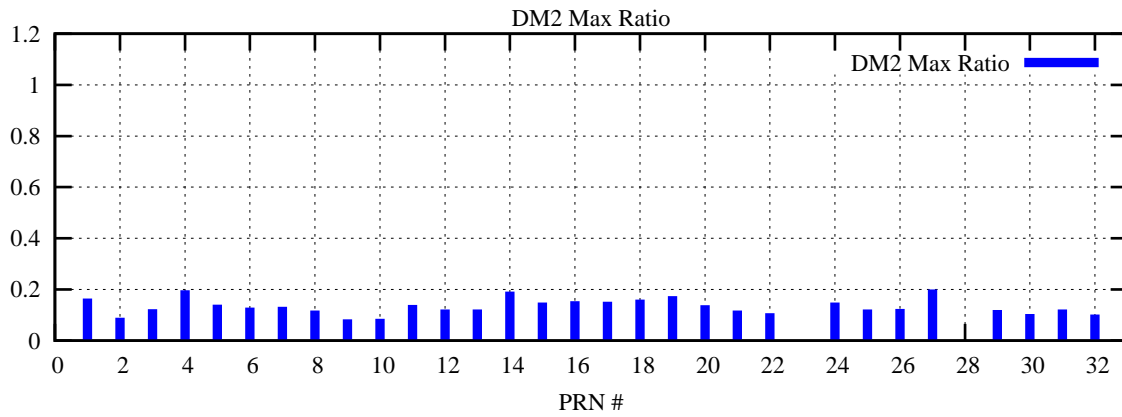

Ratio (PRN Bias/Threshold)

GpsWeek 2227 Day 1

Skinny (Type 0): PRN 8 22
Broad (Type 2): PRN 7 15 17 21 24