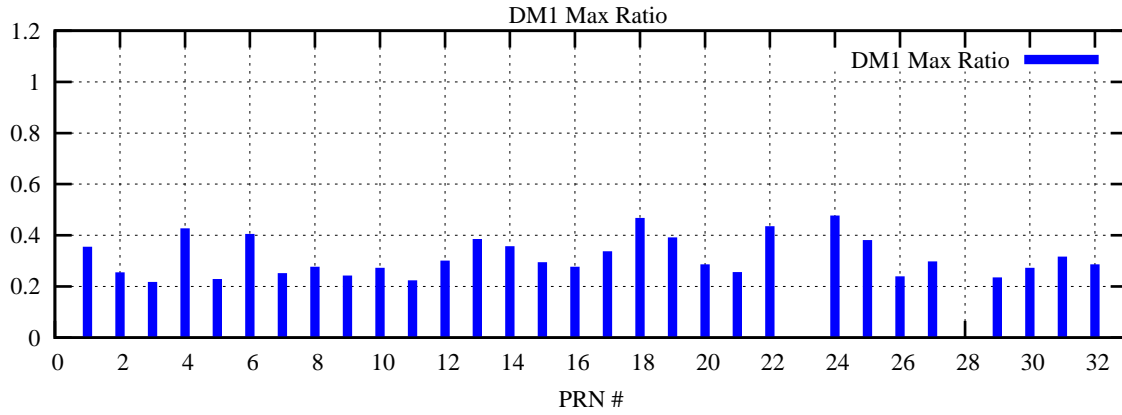

Ratio (PRN Bias/Threshold)

GpsWeek 2227 Day 1

Skinny (Type 0): PRN 8 22
Broad (Type 2): PRN 7 15 17 21 24