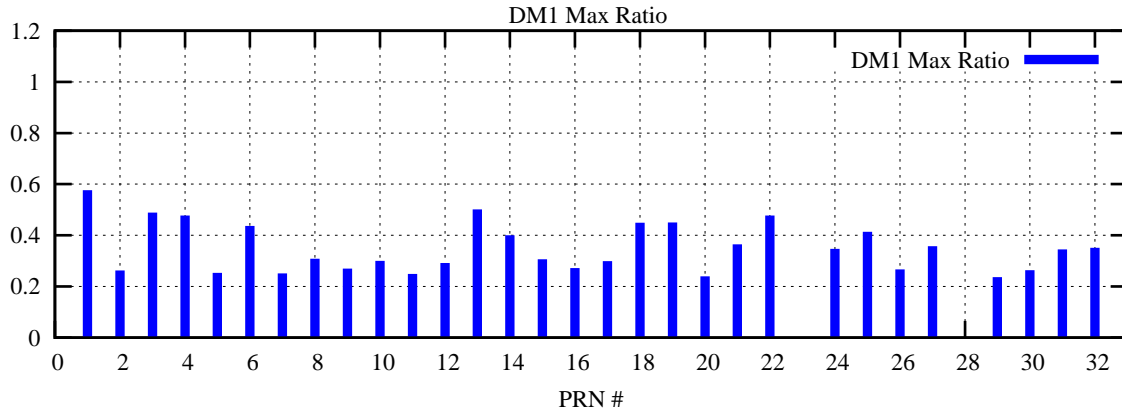

Ratio (PRN Bias/Threshold)

GpsWeek 2227 Day 2

Skinny (Type 0): PRN 8 22
Broad (Type 2): PRN 7 15 17 21 24