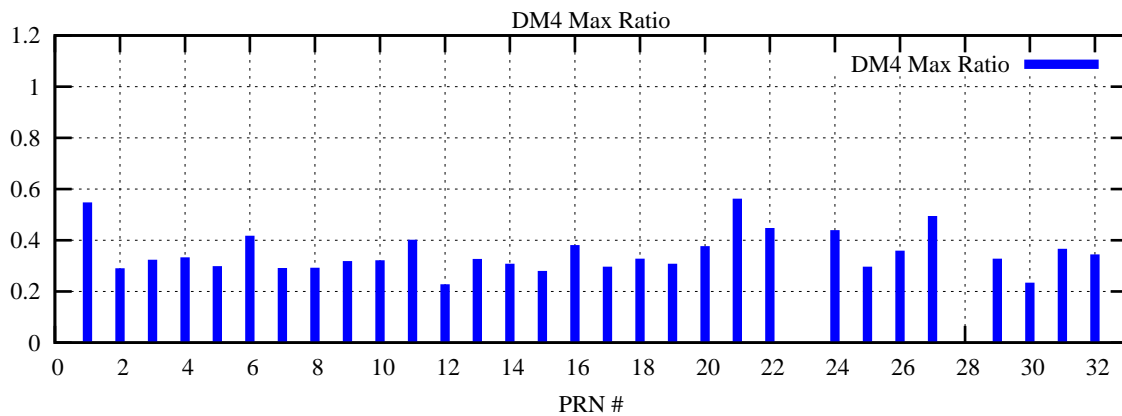

Ratio (PRN Bias/Threshold)

GpsWeek 2227 Day 2

Skinny (Type 0): PRN 8 22
Broad (Type 2): PRN 7 15 17 21 24