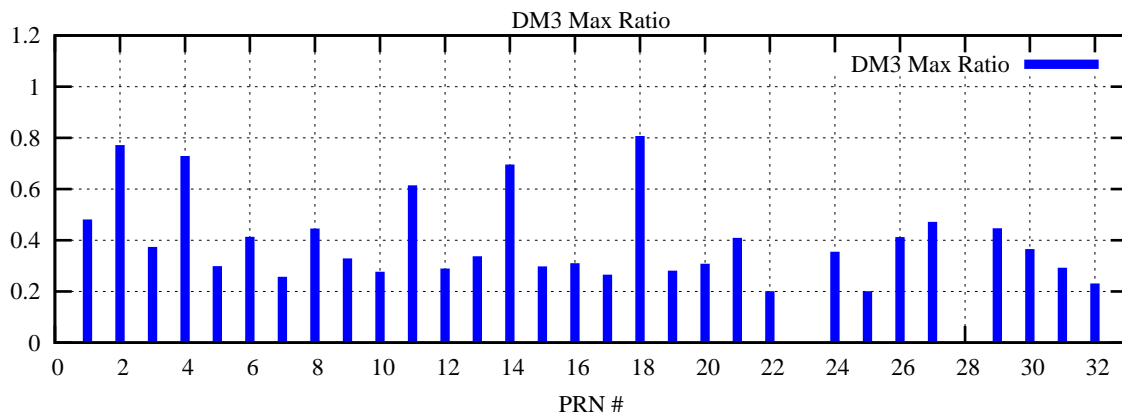

Ratio (PRN Bias/Threshold)

GpsWeek 2227 Day 2

Skinny (Type 0): PRN 8 22
Broad (Type 2): PRN 7 15 17 21 24