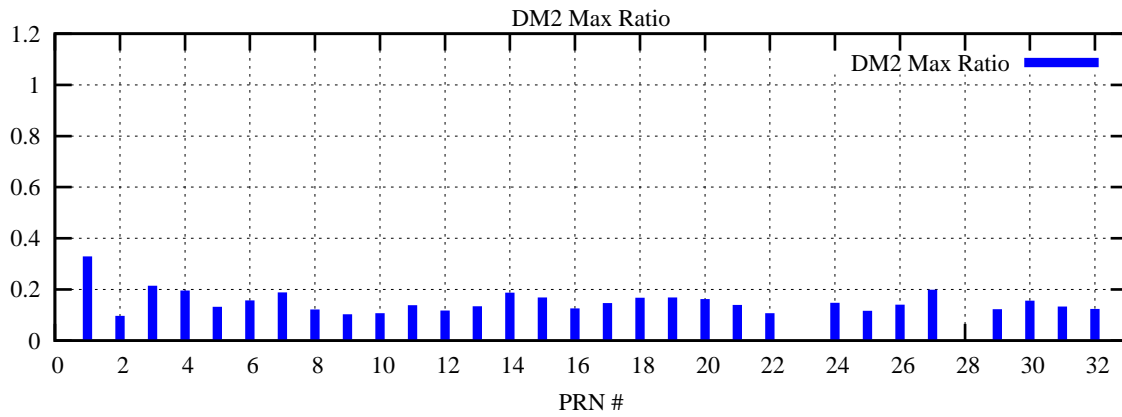

Ratio (PRN Bias/Threshold)

GpsWeek 2227 Day 2

Skinny (Type 0): PRN 8 22
Broad (Type 2): PRN 7 15 17 21 24