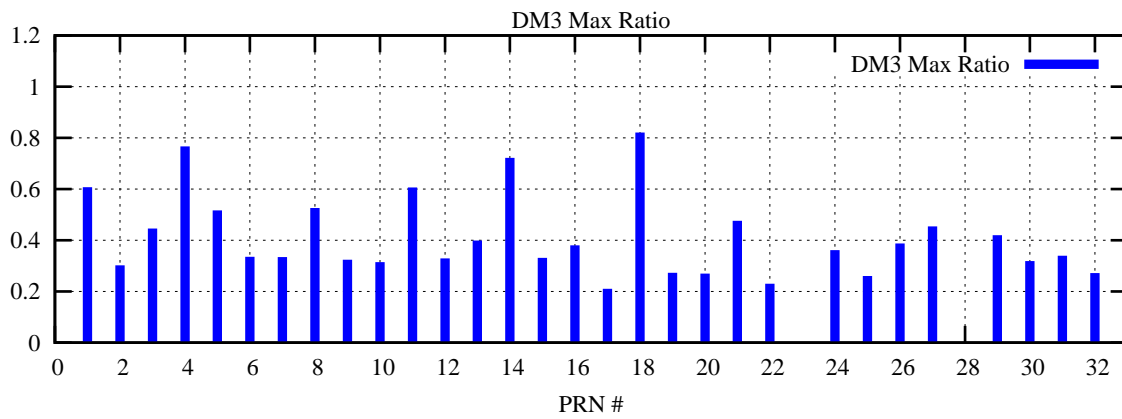

Ratio (PRN Bias/Threshold)

GpsWeek 2227 Day 3

Skinny (Type 0): PRN 8 22
Broad (Type 2): PRN 7 15 17 21 24