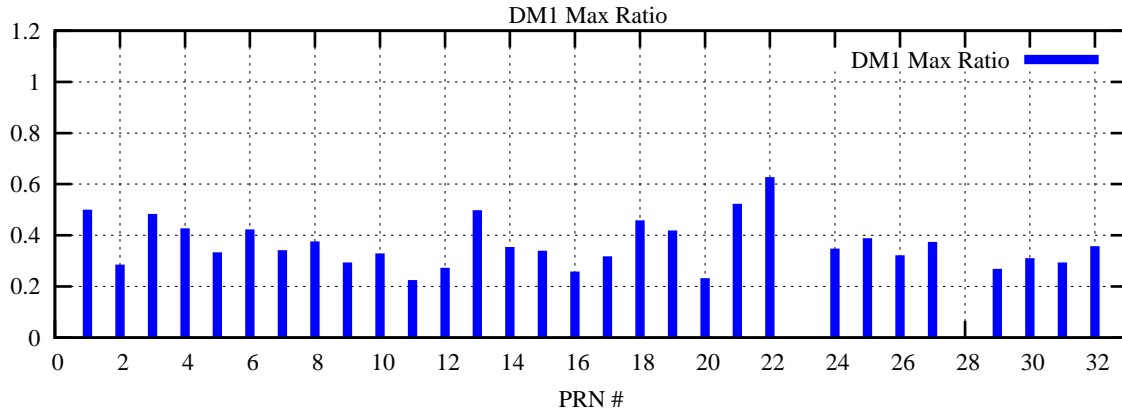

Ratio (PRN Bias/Threshold)

GpsWeek 2227 Day 3

Skinny (Type 0): PRN 8 22
Broad (Type 2): PRN 7 15 17 21 24