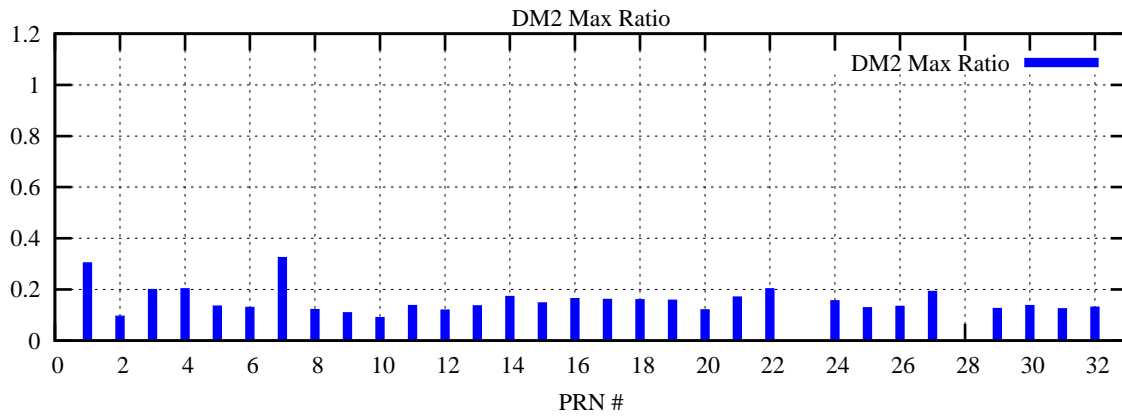

Ratio (PRN Bias/Threshold)

GpsWeek 2227 Day 3

Skinny (Type 0): PRN 8 22
Broad (Type 2): PRN 7 15 17 21 24