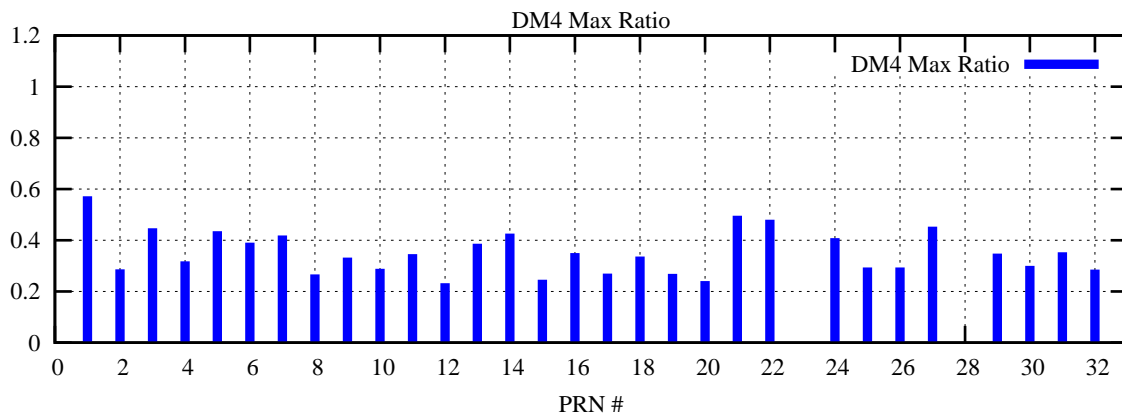

Ratio (PRN Bias/Threshold)

GpsWeek 2227 Day 3

Skinny (Type 0): PRN 8 22
Broad (Type 2): PRN 7 15 17 21 24