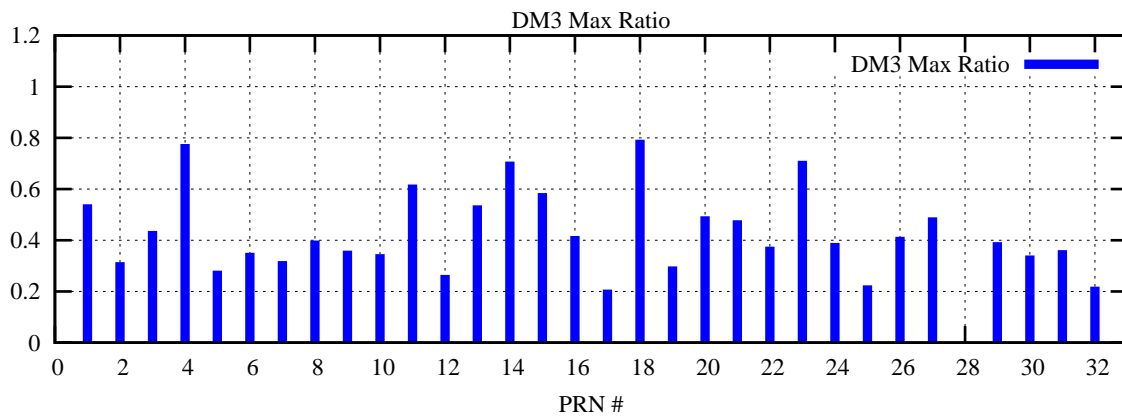

Ratio (PRN Bias/Threshold)

GpsWeek 2227 Day 6

Skinny (Type 0): PRN 8 22
Broad (Type 2): PRN 7 15 17 21 24