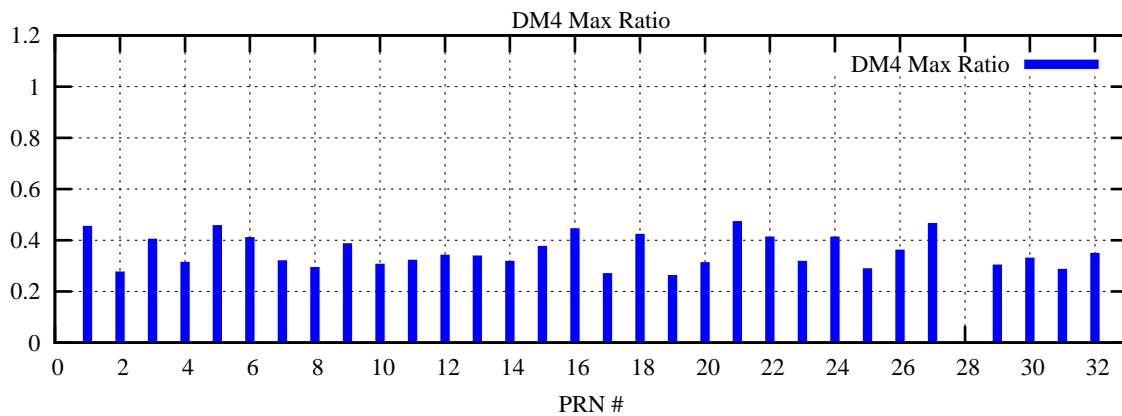

Ratio (PRN Bias/Threshold)

GpsWeek 2227 Day 6

Skinny (Type 0): PRN 8 22
Broad (Type 2): PRN 7 15 17 21 24