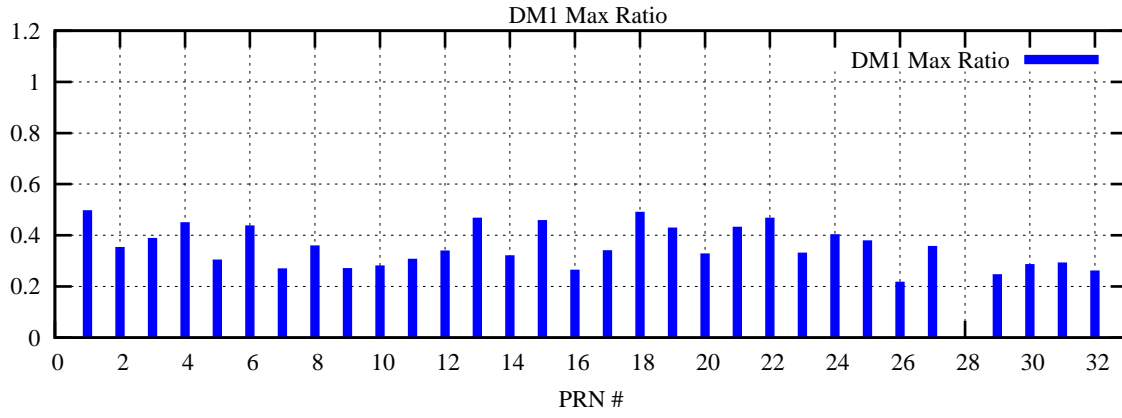

Ratio (PRN Bias/Threshold)

GpsWeek 2227 Day 6

Skinny (Type 0): PRN 8 22
Broad (Type 2): PRN 7 15 17 21 24