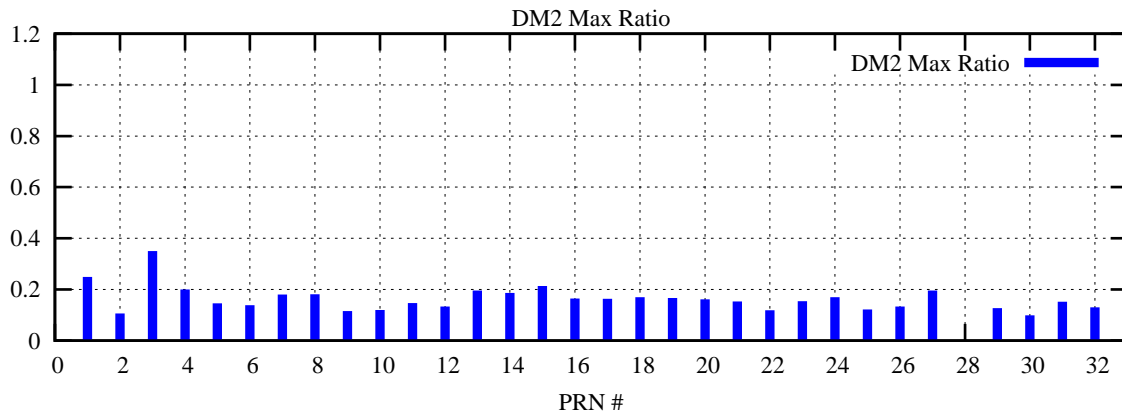

Ratio (PRN Bias/Threshold)

GpsWeek 2227 Day 6

Skinny (Type 0): PRN 8 22
Broad (Type 2): PRN 7 15 17 21 24