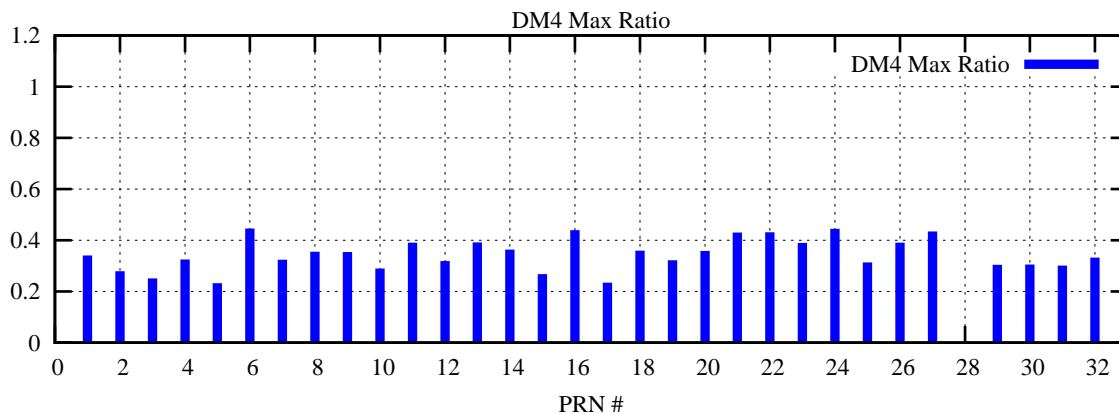

Ratio (PRN Bias/Threshold)

GpsWeek 2228 Day 0

Skinny (Type 0): PRN 8 22  
Broad (Type 2): PRN 7 15 17 21 24