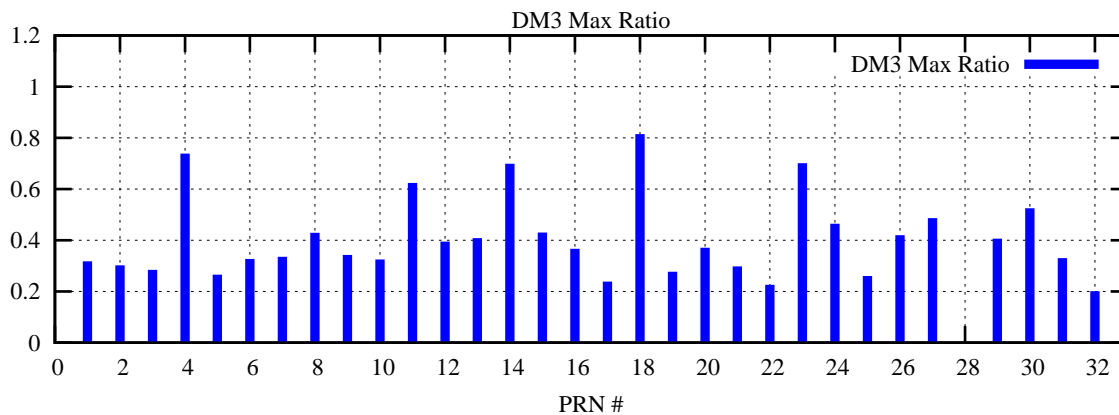

Ratio (PRN Bias/Threshold)

GpsWeek 2228 Day 0

Skinny (Type 0): PRN 8 22  
Broad (Type 2): PRN 7 15 17 21 24