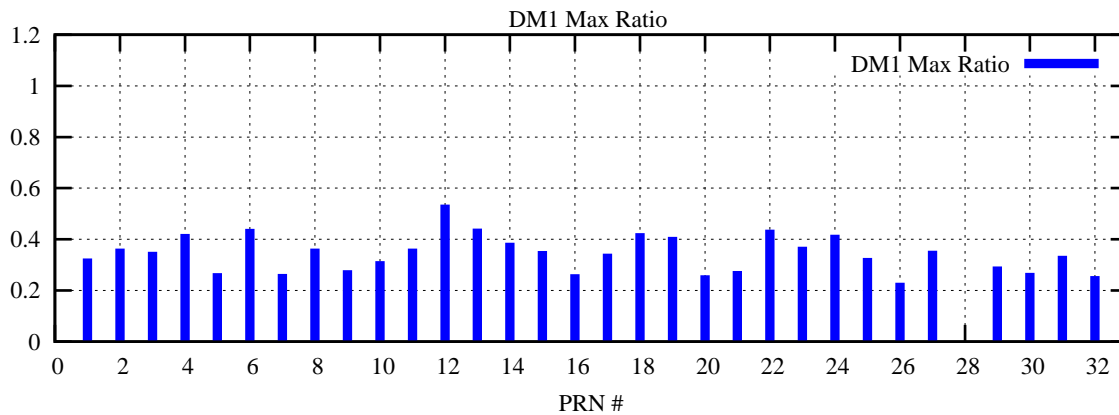

Ratio (PRN Bias/Threshold)

GpsWeek 2228 Day 0

Skinny (Type 0): PRN 8 22  
Broad (Type 2): PRN 7 15 17 21 24