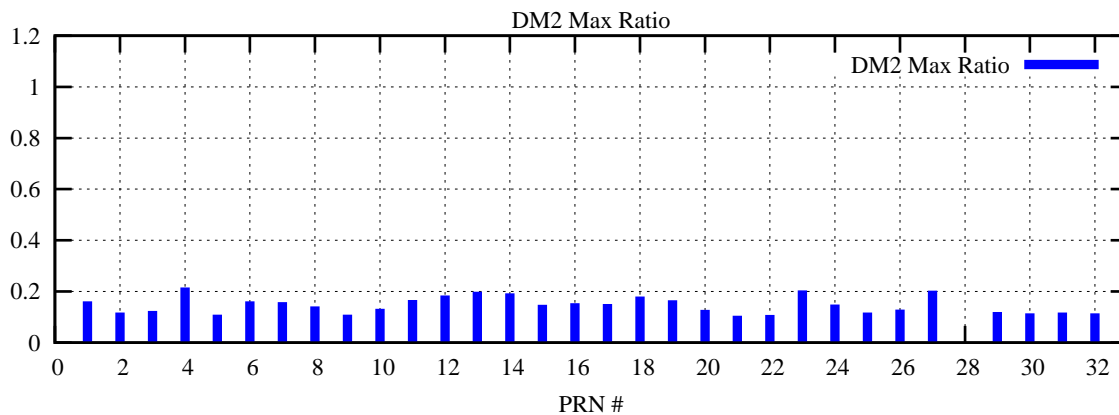

Ratio (PRN Bias/Threshold)

GpsWeek 2228 Day 0

Skinny (Type 0): PRN 8 22  
Broad (Type 2): PRN 7 15 17 21 24