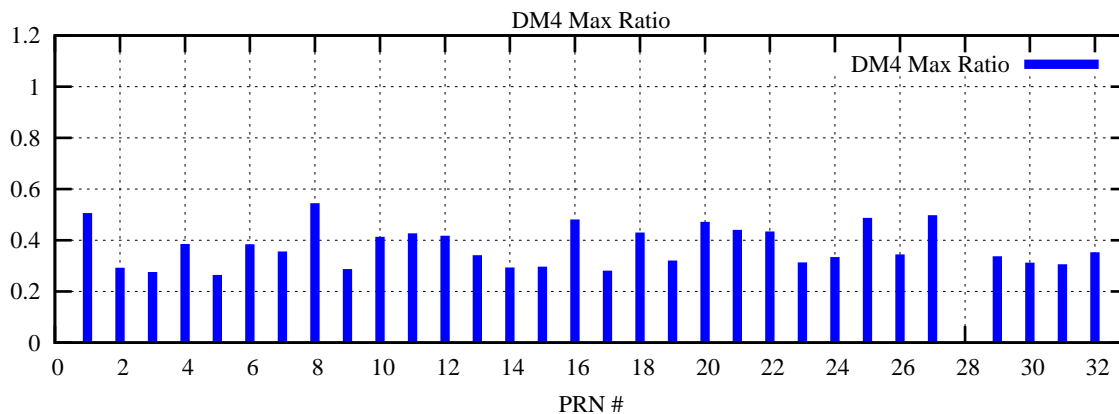

Ratio (PRN Bias/Threshold)

GpsWeek 2228 Day 4

Skinny (Type 0): PRN 8 22
Broad (Type 2): PRN 7 15 17 21 24