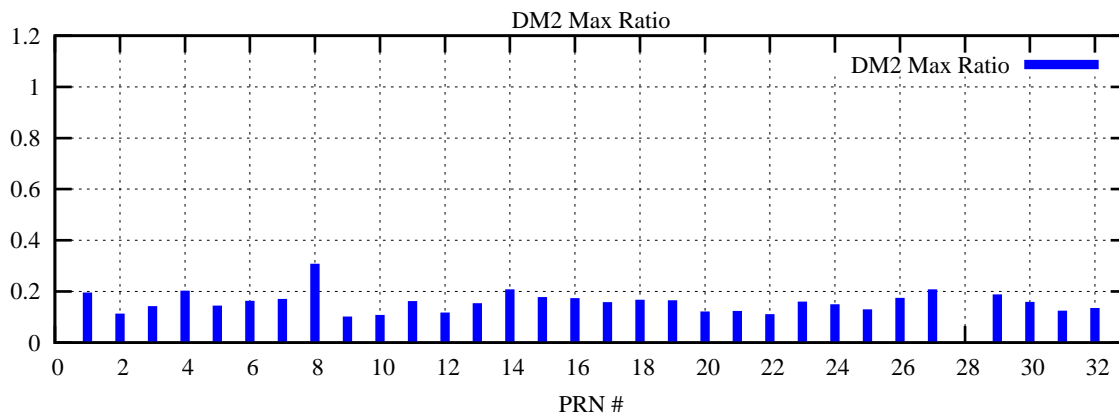

Ratio (PRN Bias/Threshold)

GpsWeek 2228 Day 4

Skinny (Type 0): PRN 8 22
Broad (Type 2): PRN 7 15 17 21 24