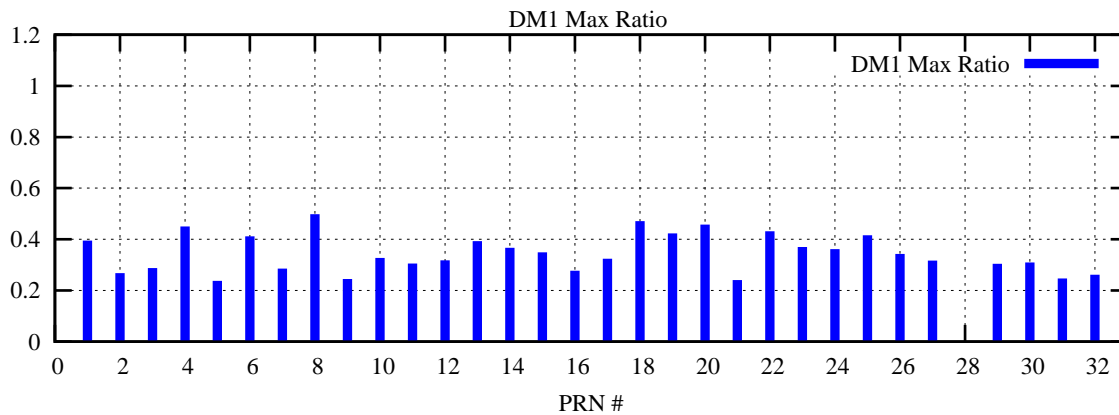

Ratio (PRN Bias/Threshold)

GpsWeek 2228 Day 4

Skinny (Type 0): PRN 8 22
Broad (Type 2): PRN 7 15 17 21 24