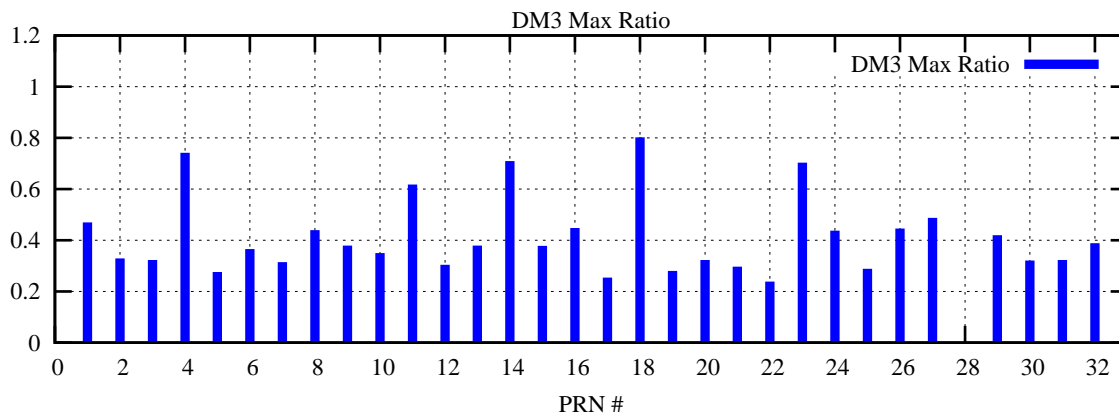

Ratio (PRN Bias/Threshold)

GpsWeek 2228 Day 4

Skinny (Type 0): PRN 8 22
Broad (Type 2): PRN 7 15 17 21 24