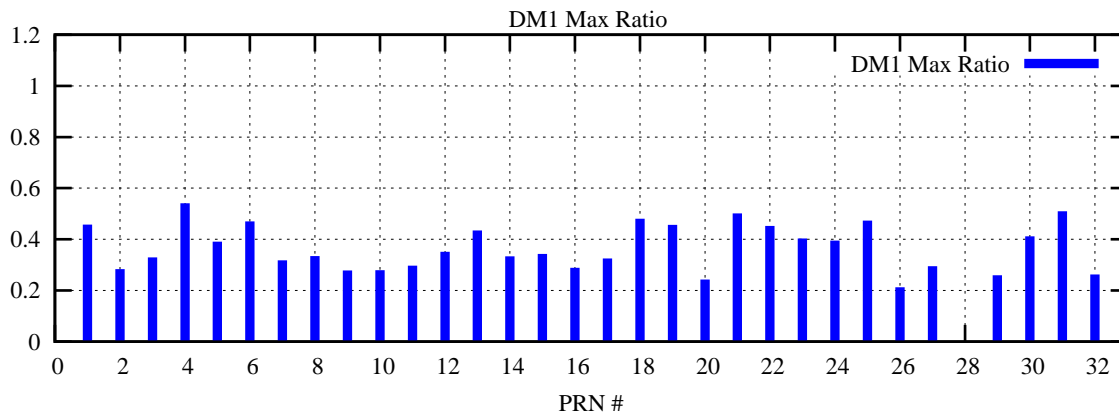

Ratio (PRN Bias/Threshold)

GpsWeek 2228 Day 5

Skinny (Type 0): PRN 8 22
Broad (Type 2): PRN 7 15 17 21 24