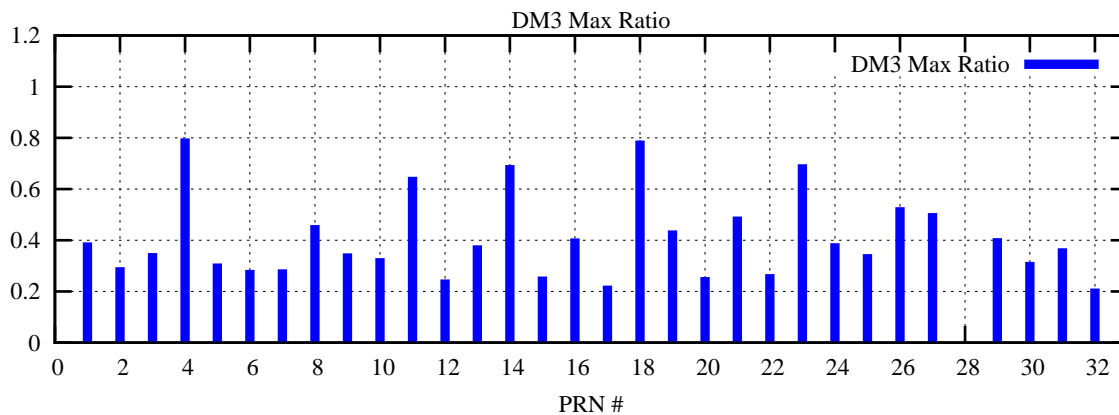

Ratio (PRN Bias/Threshold)

GpsWeek 2228 Day 5

Skinny (Type 0): PRN 8 22
Broad (Type 2): PRN 7 15 17 21 24