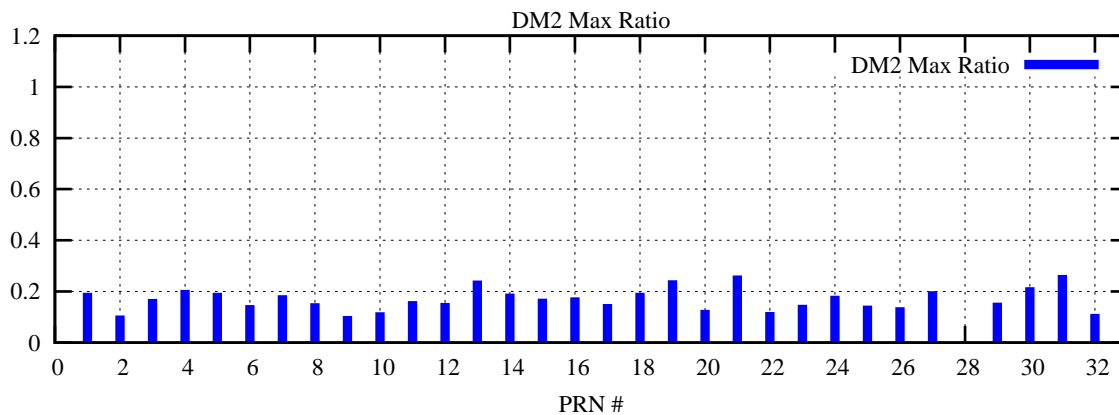

Ratio (PRN Bias/Threshold)

GpsWeek 2228 Day 5

Skinny (Type 0): PRN 8 22
Broad (Type 2): PRN 7 15 17 21 24