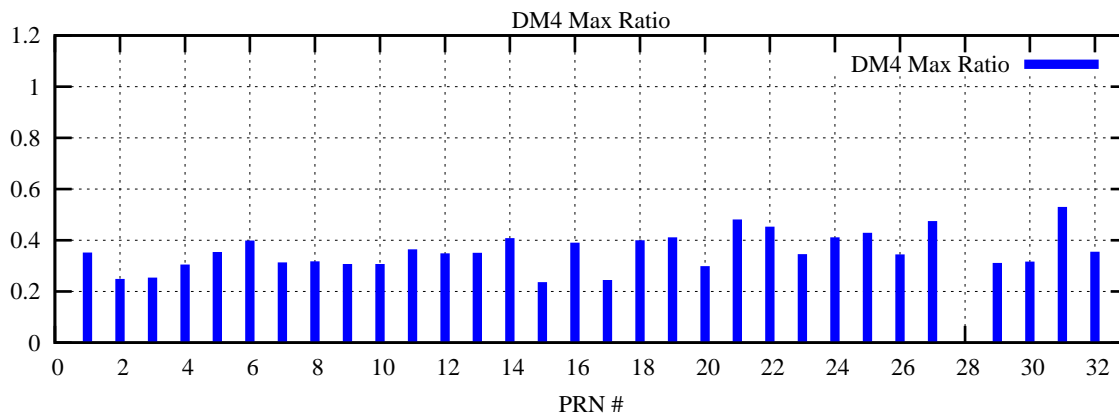

Ratio (PRN Bias/Threshold)

GpsWeek 2228 Day 5

Skinny (Type 0): PRN 8 22
Broad (Type 2): PRN 7 15 17 21 24