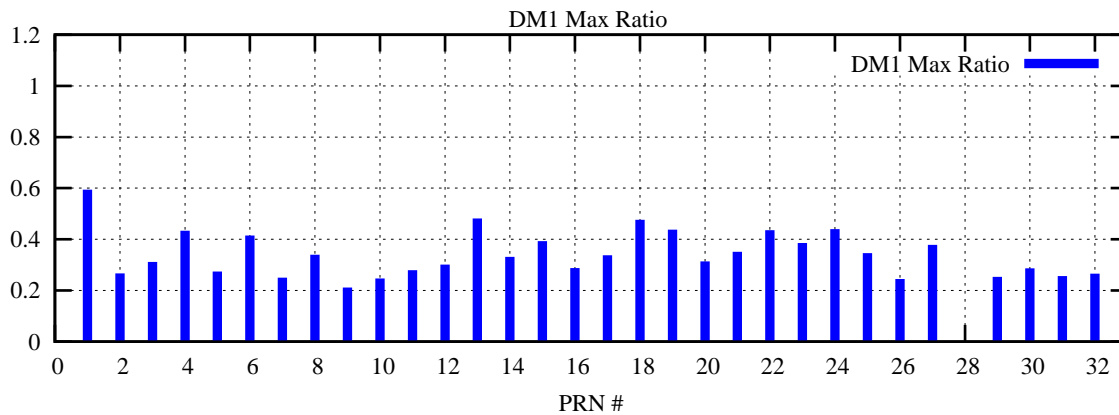

Ratio (PRN Bias/Threshold)

GpsWeek 2228 Day 6

Skinny (Type 0): PRN 8 22
Broad (Type 2): PRN 7 15 17 21 24