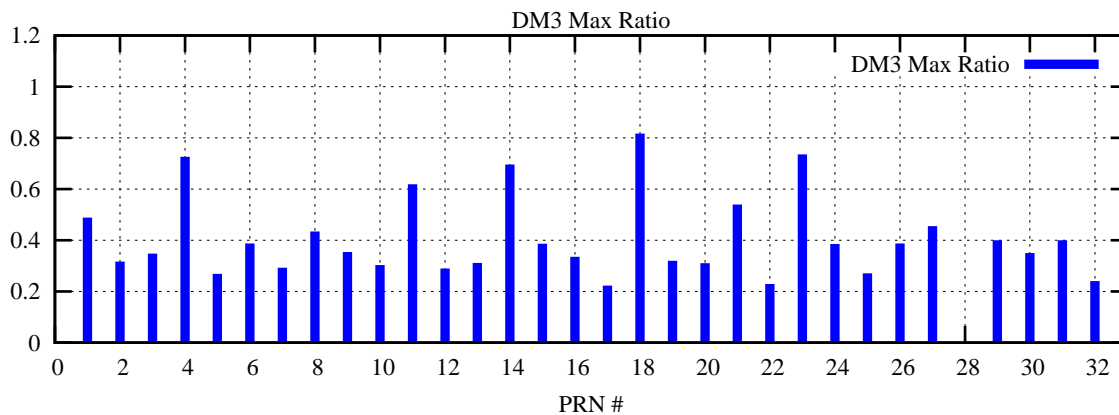

Ratio (PRN Bias/Threshold)

GpsWeek 2228 Day 6

Skinny (Type 0): PRN 8 22
Broad (Type 2): PRN 7 15 17 21 24