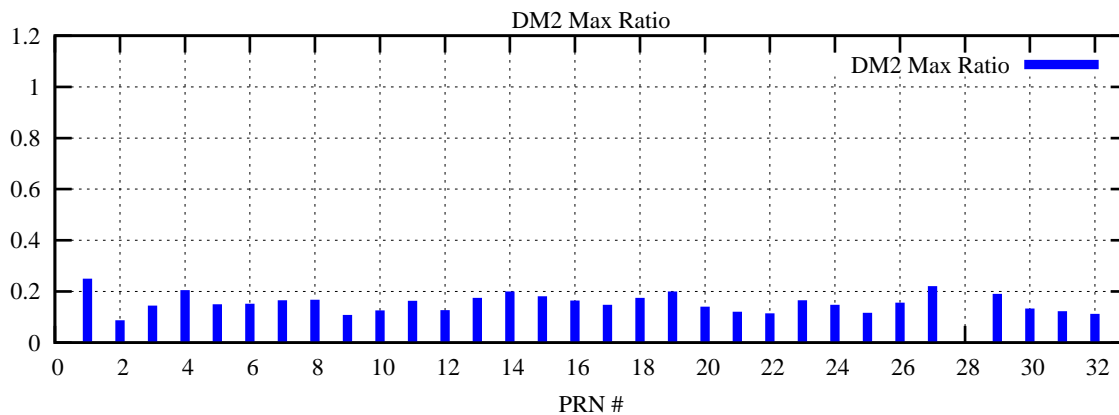

Ratio (PRN Bias/Threshold)

GpsWeek 2228 Day 6

Skinny (Type 0): PRN 8 22
Broad (Type 2): PRN 7 15 17 21 24