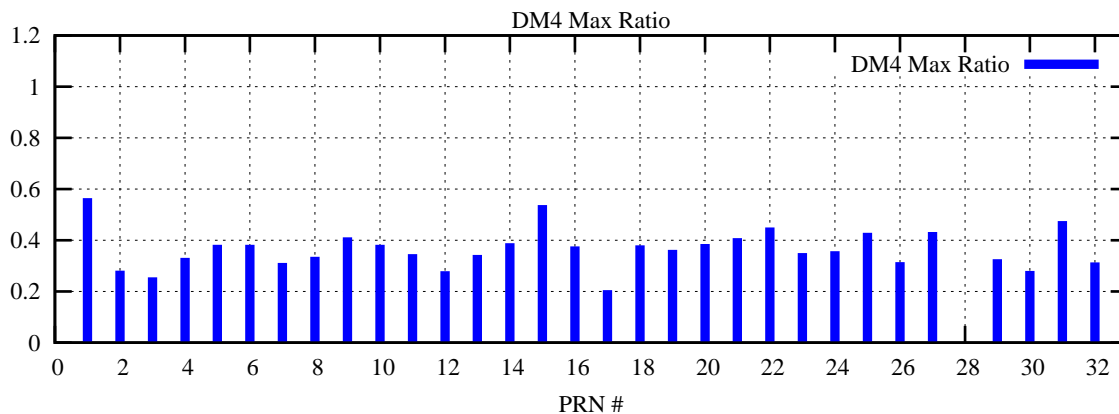

Ratio (PRN Bias/Threshold)

GpsWeek 2228 Day 6

Skinny (Type 0): PRN 8 22
Broad (Type 2): PRN 7 15 17 21 24