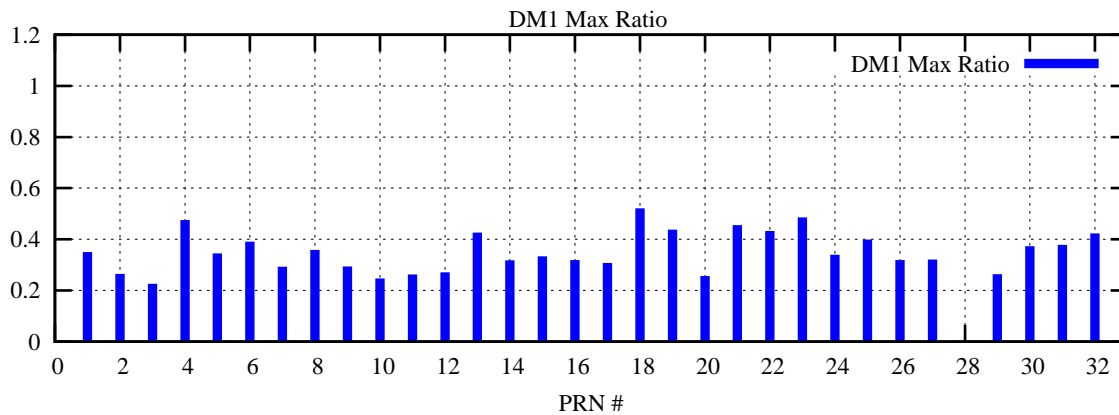

Ratio (PRN Bias/Threshold)

GpsWeek 2229 Day 1

Skinny (Type 0): PRN 8 22
Broad (Type 2): PRN 7 15 17 21 24