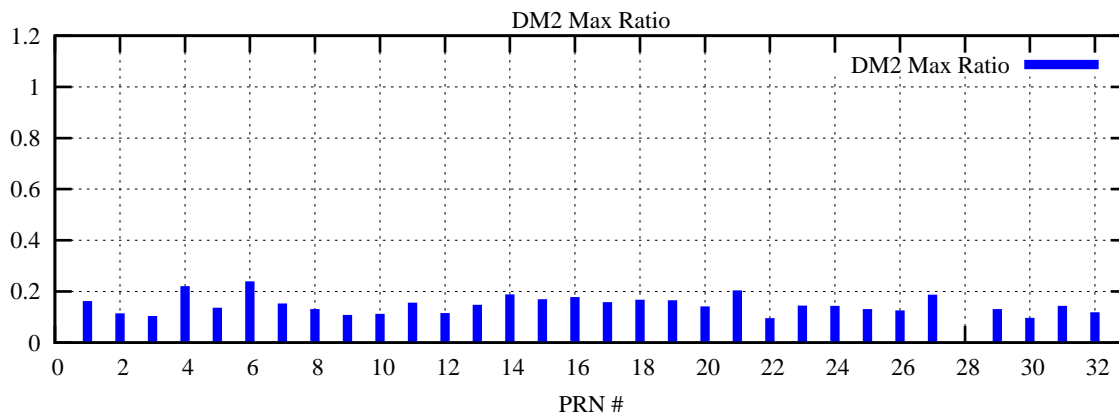

Ratio (PRN Bias/Threshold)

GpsWeek 2229 Day 1

Skinny (Type 0): PRN 8 22
Broad (Type 2): PRN 7 15 17 21 24