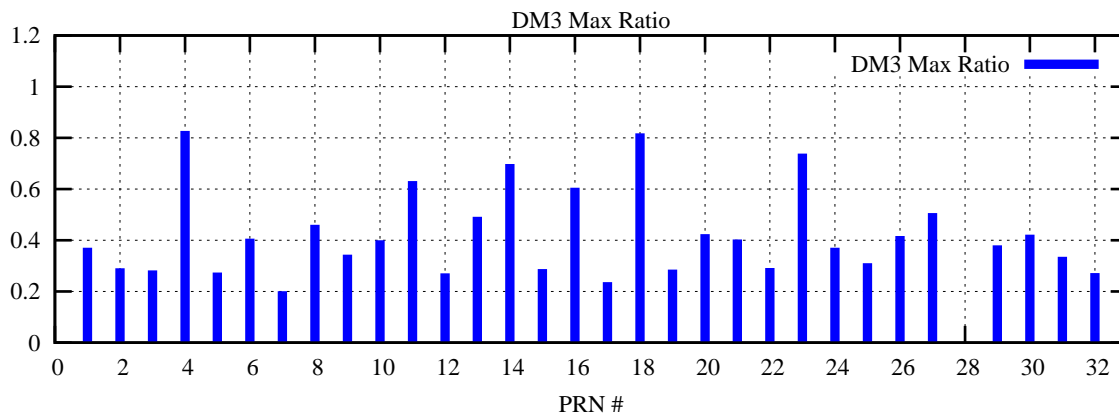

Ratio (PRN Bias/Threshold)

GpsWeek 2229 Day 1

Skinny (Type 0): PRN 8 22
Broad (Type 2): PRN 7 15 17 21 24