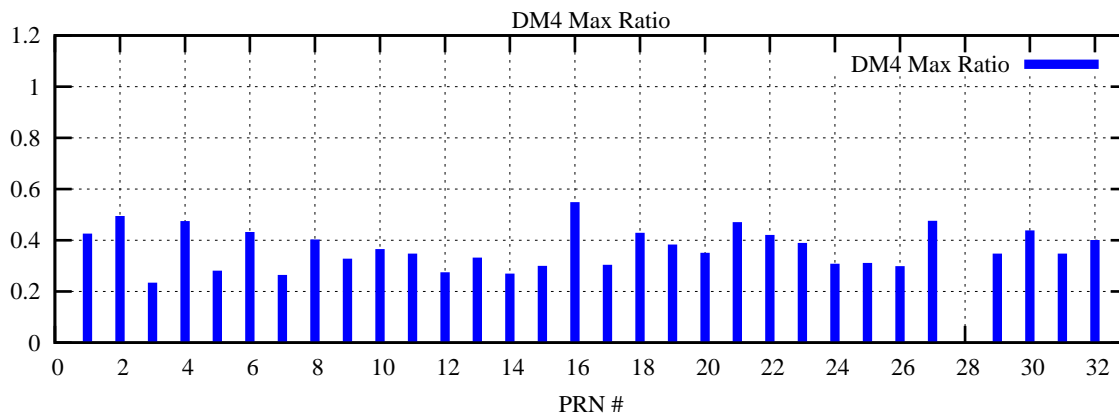

Ratio (PRN Bias/Threshold)

GpsWeek 2229 Day 1

Skinny (Type 0): PRN 8 22
Broad (Type 2): PRN 7 15 17 21 24