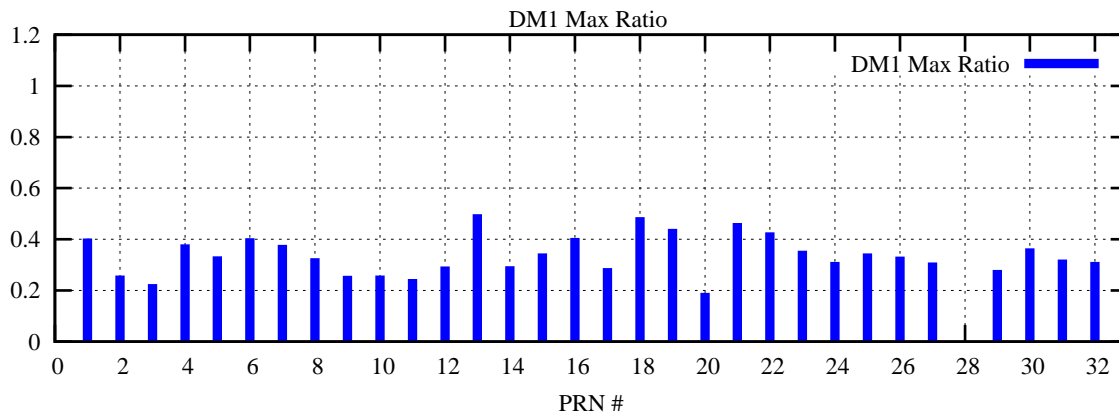

Ratio (PRN Bias/Threshold)

GpsWeek 2229 Day 2

Skinny (Type 0): PRN 8 22
Broad (Type 2): PRN 7 15 17 21 24