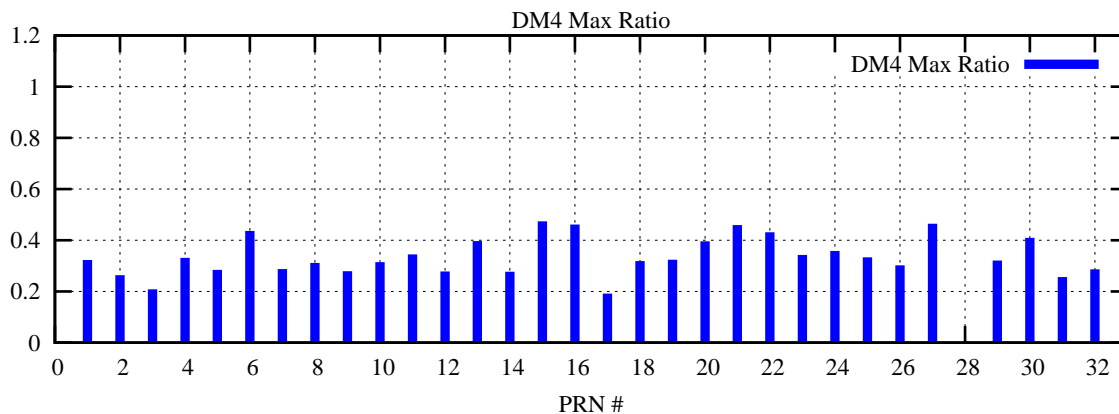

Ratio (PRN Bias/Threshold)

GpsWeek 2229 Day 2

Skinny (Type 0): PRN 8 22
Broad (Type 2): PRN 7 15 17 21 24