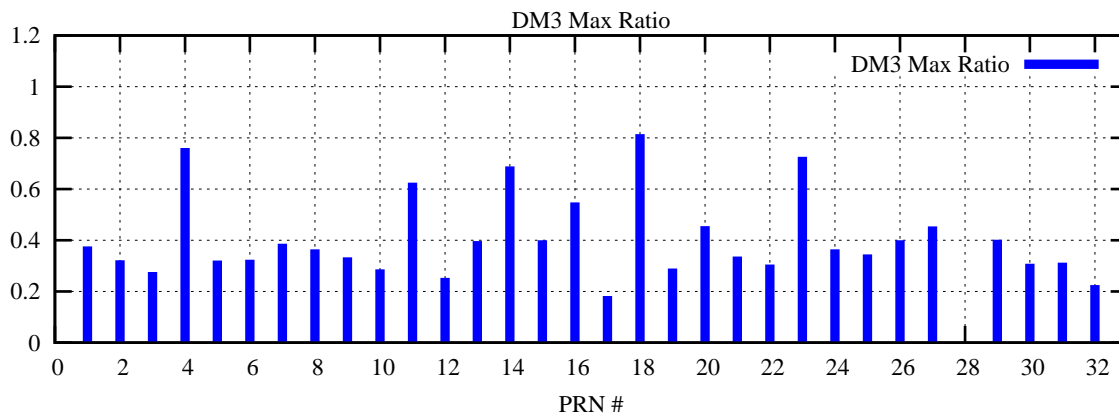

Ratio (PRN Bias/Threshold)

GpsWeek 2229 Day 2

Skinny (Type 0): PRN 8 22
Broad (Type 2): PRN 7 15 17 21 24