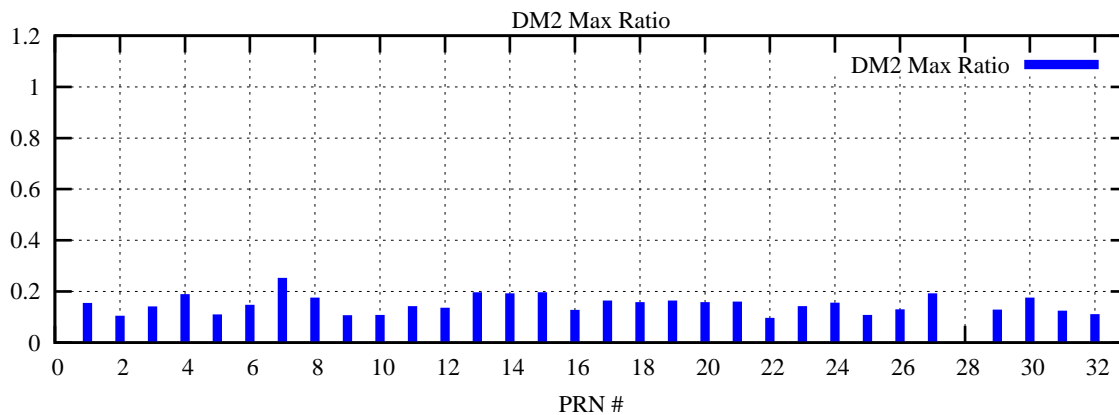

Ratio (PRN Bias/Threshold)

GpsWeek 2229 Day 2

Skinny (Type 0): PRN 8 22
Broad (Type 2): PRN 7 15 17 21 24