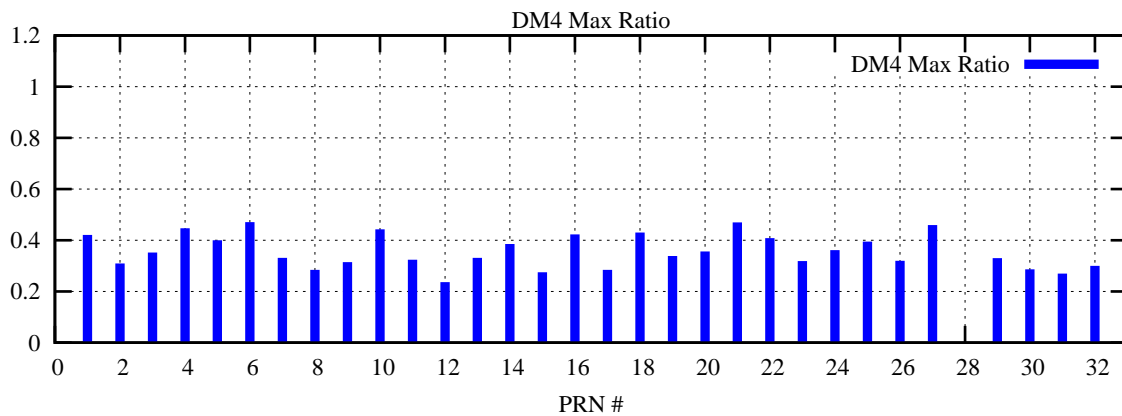

Ratio (PRN Bias/Threshold)

GpsWeek 2229 Day 4

Skinny (Type 0): PRN 8 22
Broad (Type 2): PRN 7 15 17 21 24