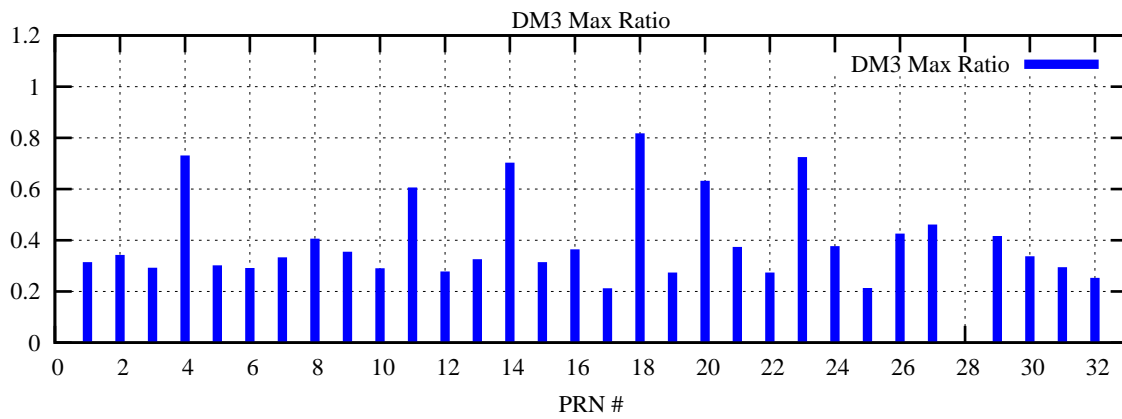

Ratio (PRN Bias/Threshold)

GpsWeek 2229 Day 4

Skinny (Type 0): PRN 8 22
Broad (Type 2): PRN 7 15 17 21 24