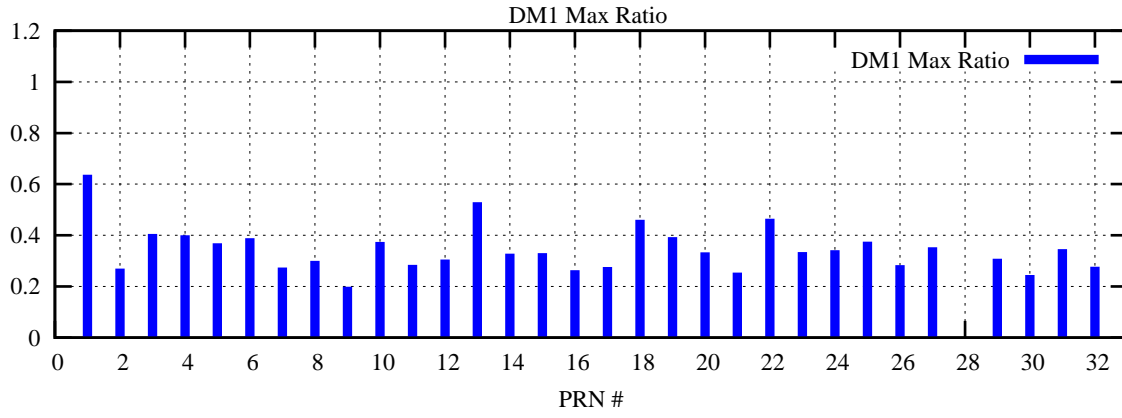

Ratio (PRN Bias/Threshold)

GpsWeek 2229 Day 4

Skinny (Type 0): PRN 8 22
Broad (Type 2): PRN 7 15 17 21 24