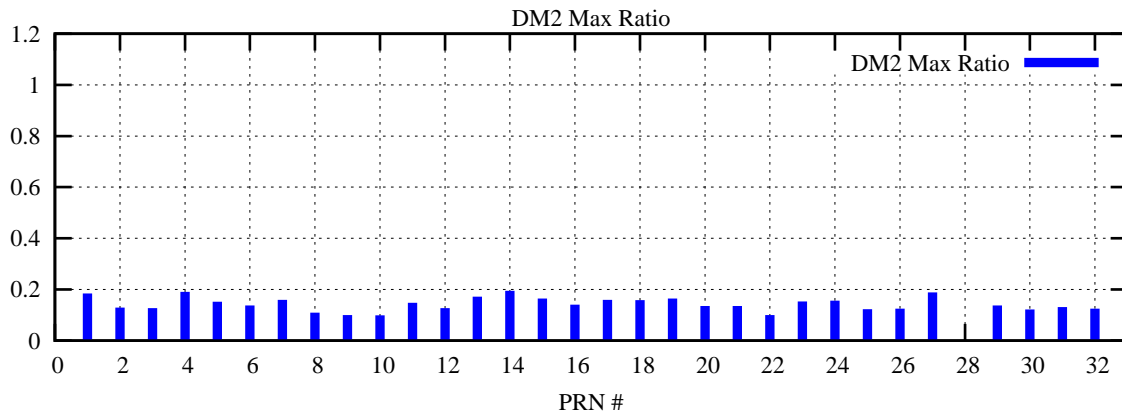

Ratio (PRN Bias/Threshold)

GpsWeek 2229 Day 4

Skinny (Type 0): PRN 8 22
Broad (Type 2): PRN 7 15 17 21 24