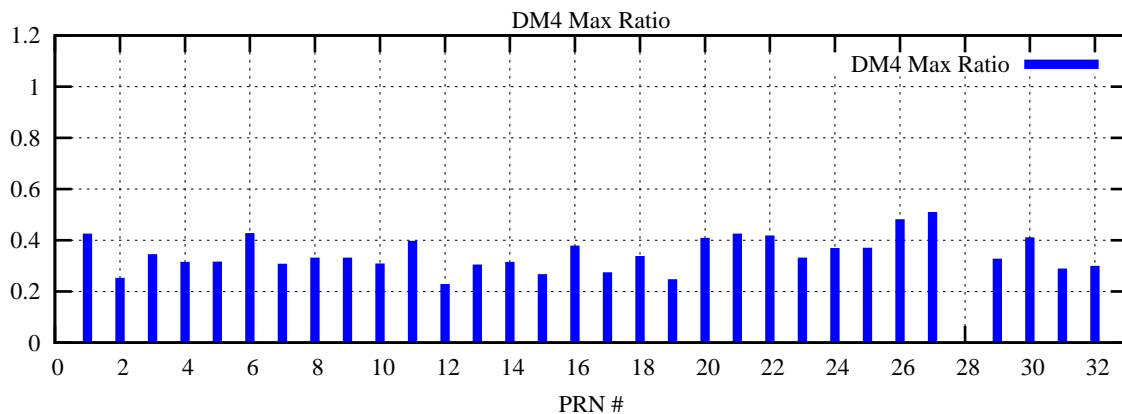

Ratio (PRN Bias/Threshold)

GpsWeek 2229 Day 6

Skinny (Type 0): PRN 8 22
Broad (Type 2): PRN 7 15 17 21 24