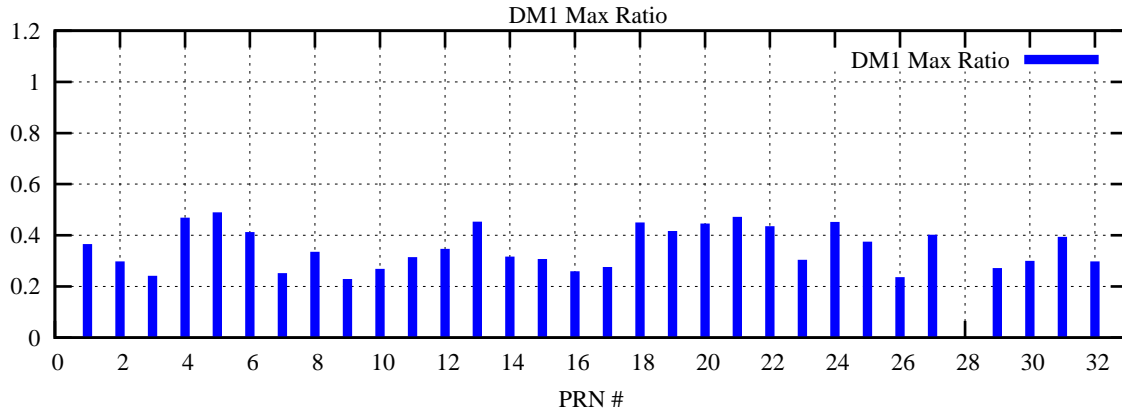

Ratio (PRN Bias/Threshold)

GpsWeek 2229 Day 6

Skinny (Type 0): PRN 8 22
Broad (Type 2): PRN 7 15 17 21 24