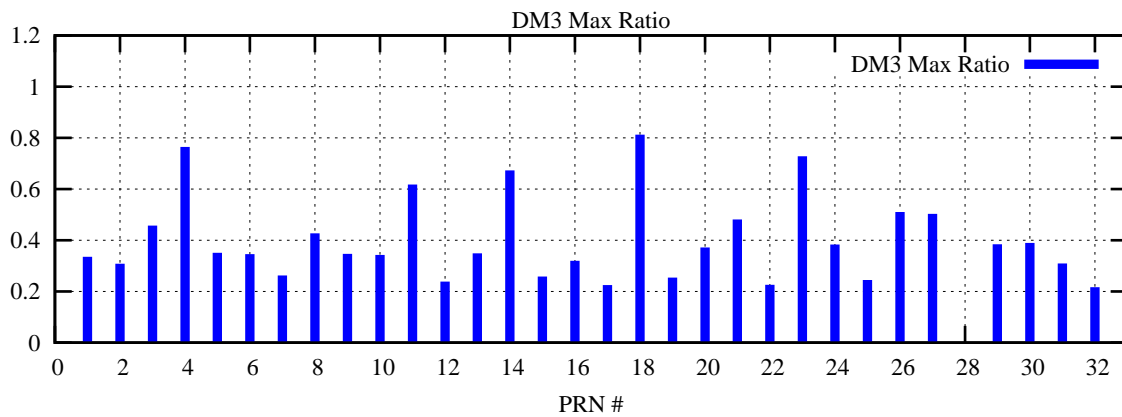

Ratio (PRN Bias/Threshold)

GpsWeek 2229 Day 6

Skinny (Type 0): PRN 8 22
Broad (Type 2): PRN 7 15 17 21 24