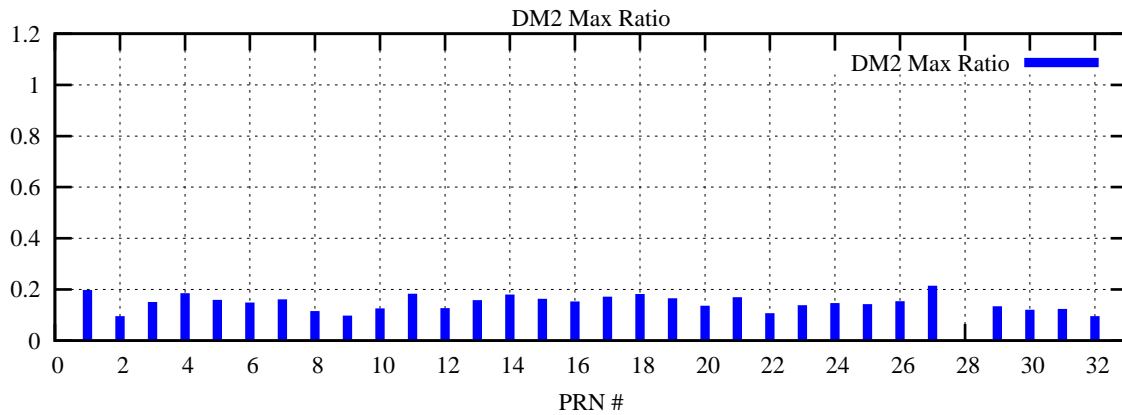

Ratio (PRN Bias/Threshold)

GpsWeek 2229 Day 6

Skinny (Type 0): PRN 8 22
Broad (Type 2): PRN 7 15 17 21 24