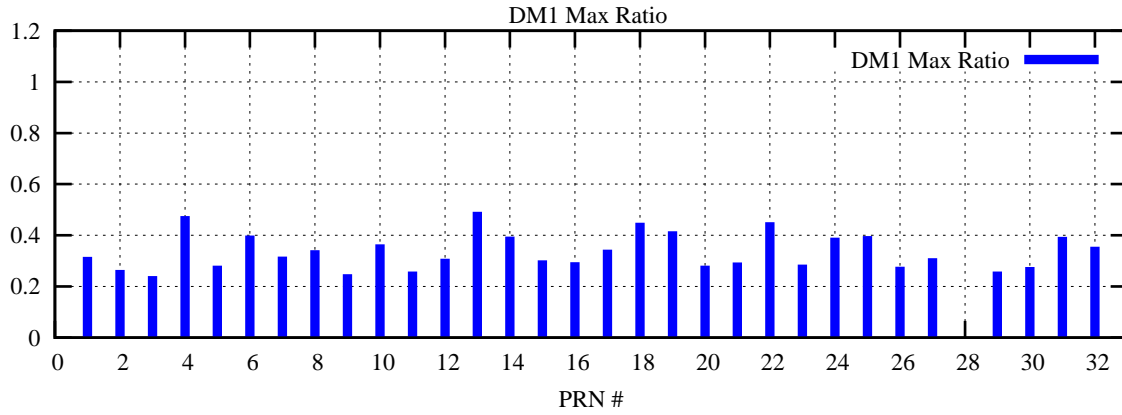

Ratio (PRN Bias/Threshold)

GpsWeek 2230 Day 6

Skinny (Type 0): PRN 8 22
Broad (Type 2): PRN 7 15 17 21 24