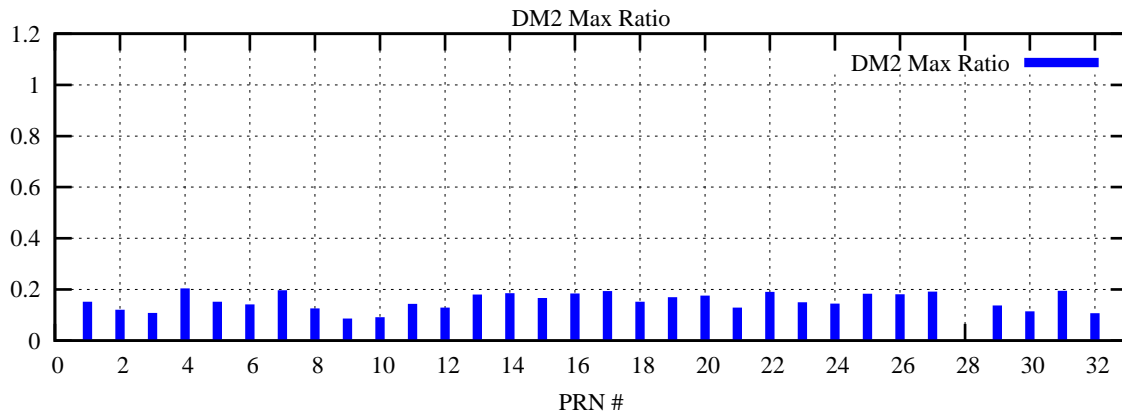

Ratio (PRN Bias/Threshold)

GpsWeek 2230 Day 6

Skinny (Type 0): PRN 8 22
Broad (Type 2): PRN 7 15 17 21 24