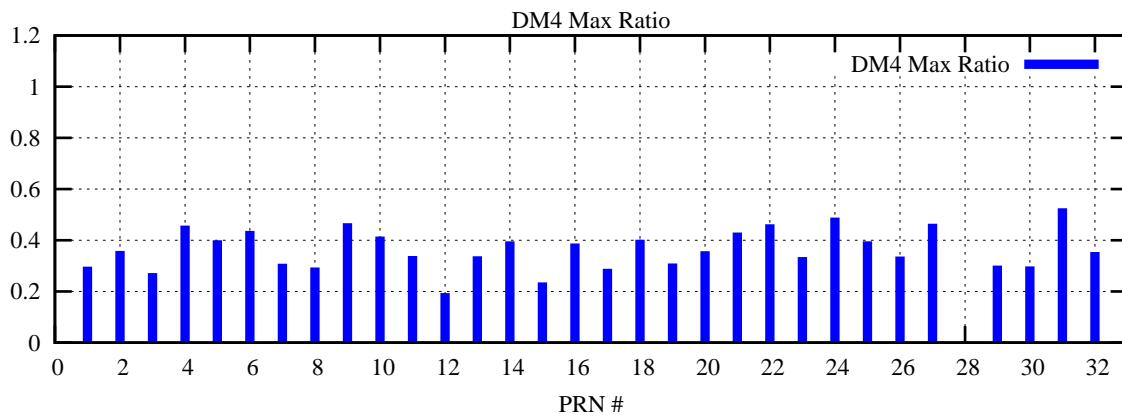

Ratio (PRN Bias/Threshold)

GpsWeek 2230 Day 6

Skinny (Type 0): PRN 8 22
Broad (Type 2): PRN 7 15 17 21 24