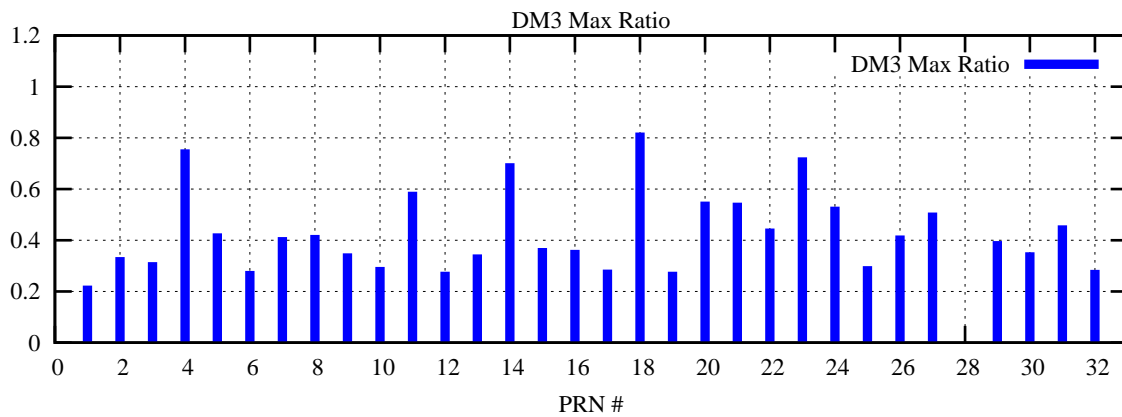

Ratio (PRN Bias/Threshold)

GpsWeek 2230 Day 6

Skinny (Type 0): PRN 8 22
Broad (Type 2): PRN 7 15 17 21 24