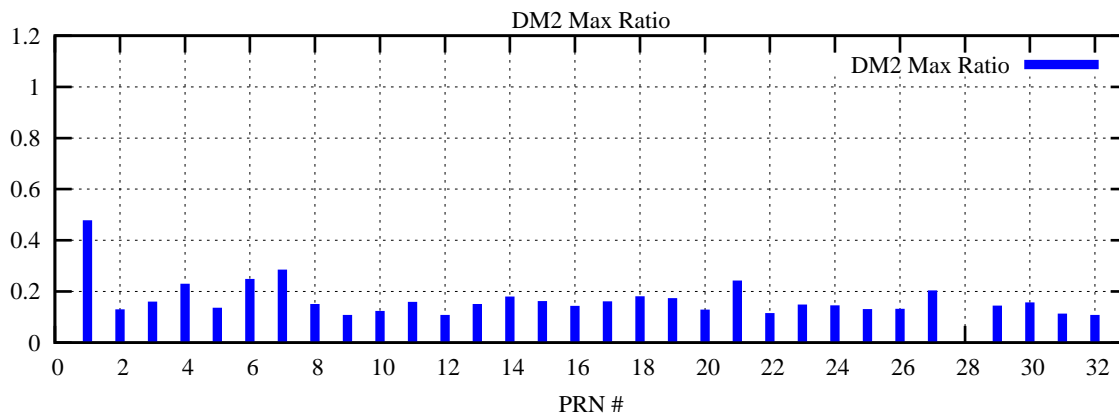

Ratio (PRN Bias/Threshold)

GpsWeek 2231 Day 0

Skinny (Type 0): PRN 8 22  
Broad (Type 2): PRN 7 15 17 21 24