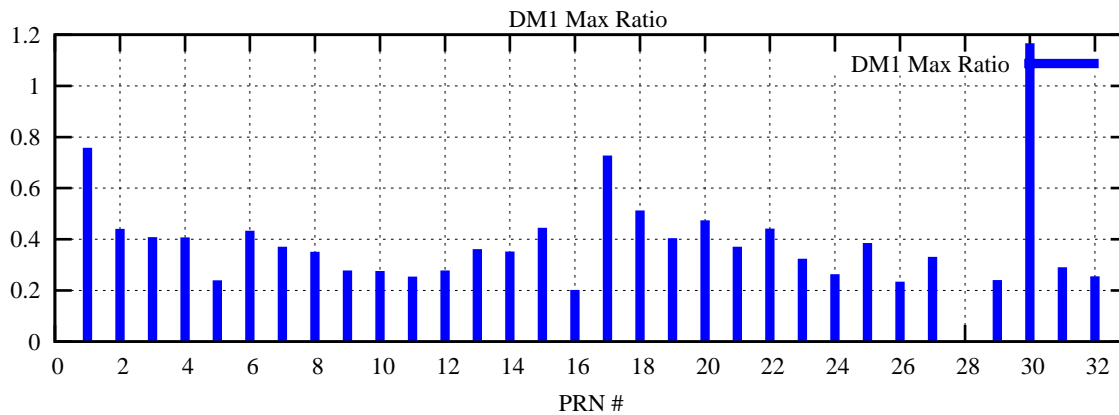

Ratio (PRN Bias/Threshold)

GpsWeek 2231 Day 0

Skinny (Type 0): PRN 8 22  
Broad (Type 2): PRN 7 15 17 21 24