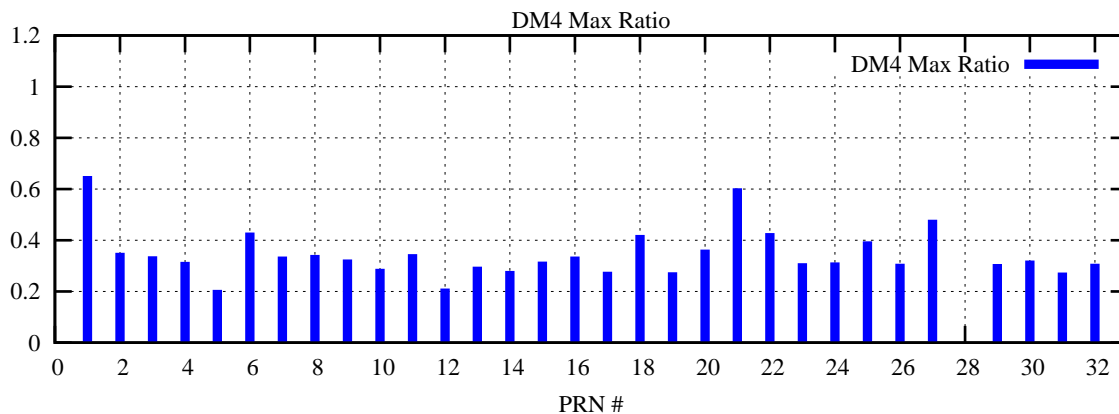

Ratio (PRN Bias/Threshold)

GpsWeek 2231 Day 0

Skinny (Type 0): PRN 8 22  
Broad (Type 2): PRN 7 15 17 21 24