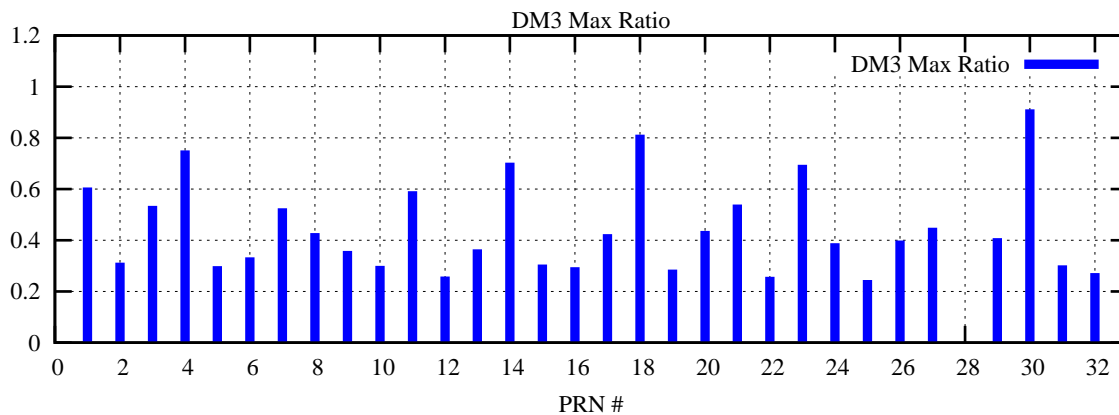

Ratio (PRN Bias/Threshold)

GpsWeek 2231 Day 0

Skinny (Type 0): PRN 8 22  
Broad (Type 2): PRN 7 15 17 21 24