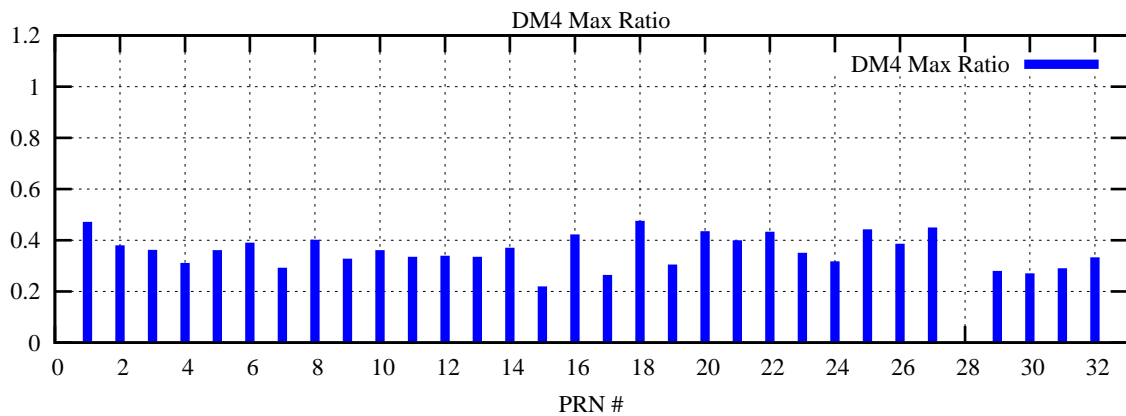

Ratio (PRN Bias/Threshold)

GpsWeek 2231 Day 3

Skinny (Type 0): PRN 8 22  
Broad (Type 2): PRN 7 15 17 21 24