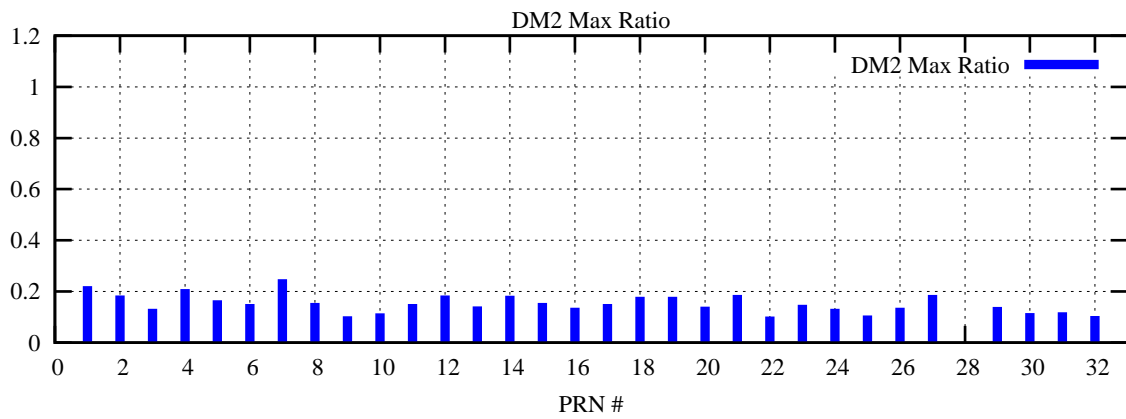

Ratio (PRN Bias/Threshold)

GpsWeek 2231 Day 3

Skinny (Type 0): PRN 8 22  
Broad (Type 2): PRN 7 15 17 21 24