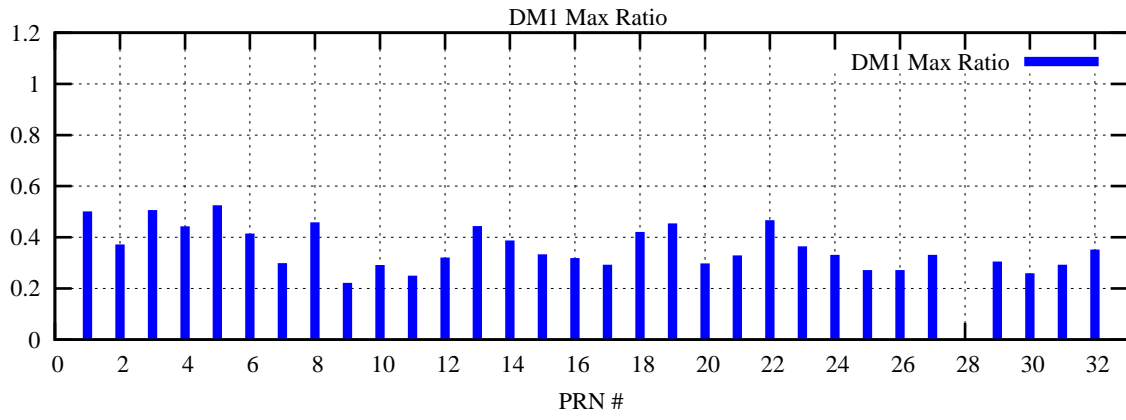

Ratio (PRN Bias/Threshold)

GpsWeek 2231 Day 3

Skinny (Type 0): PRN 8 22  
Broad (Type 2): PRN 7 15 17 21 24