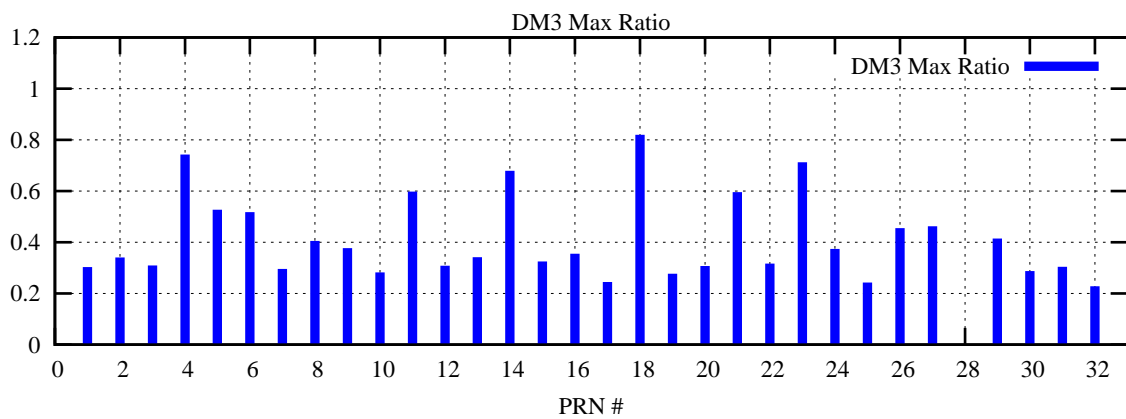

Ratio (PRN Bias/Threshold)

GpsWeek 2231 Day 3

Skinny (Type 0): PRN 8 22  
Broad (Type 2): PRN 7 15 17 21 24