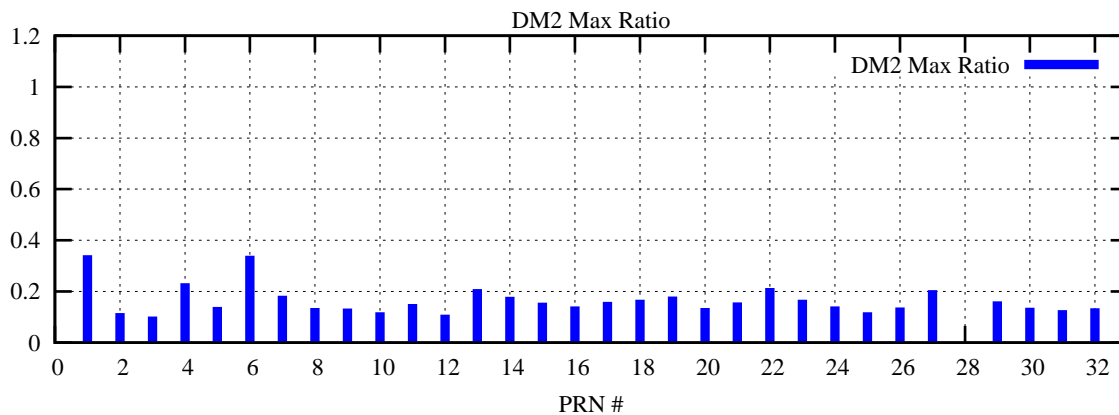

Ratio (PRN Bias/Threshold)

GpsWeek 2231 Day 4

Skinny (Type 0): PRN 8 22
Broad (Type 2): PRN 7 15 17 21 24