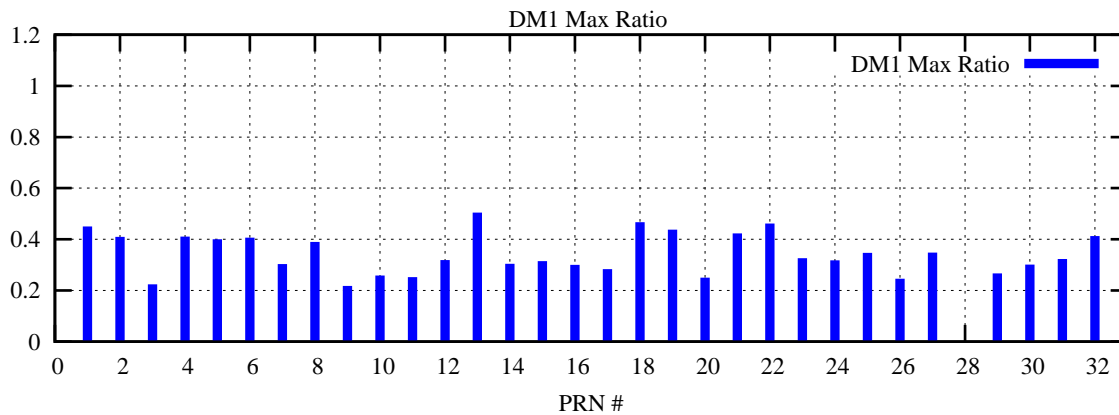

Ratio (PRN Bias/Threshold)

GpsWeek 2231 Day 4

Skinny (Type 0): PRN 8 22
Broad (Type 2): PRN 7 15 17 21 24