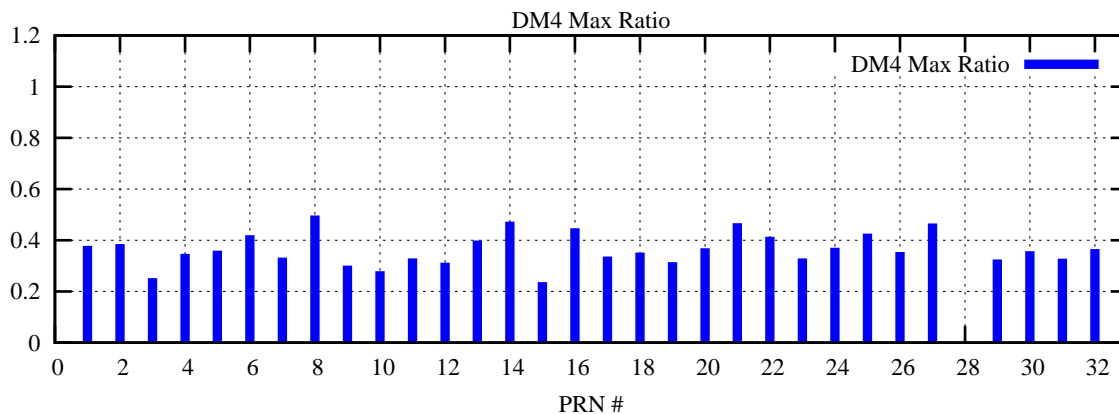

Ratio (PRN Bias/Threshold)

GpsWeek 2231 Day 4

Skinny (Type 0): PRN 8 22
Broad (Type 2): PRN 7 15 17 21 24