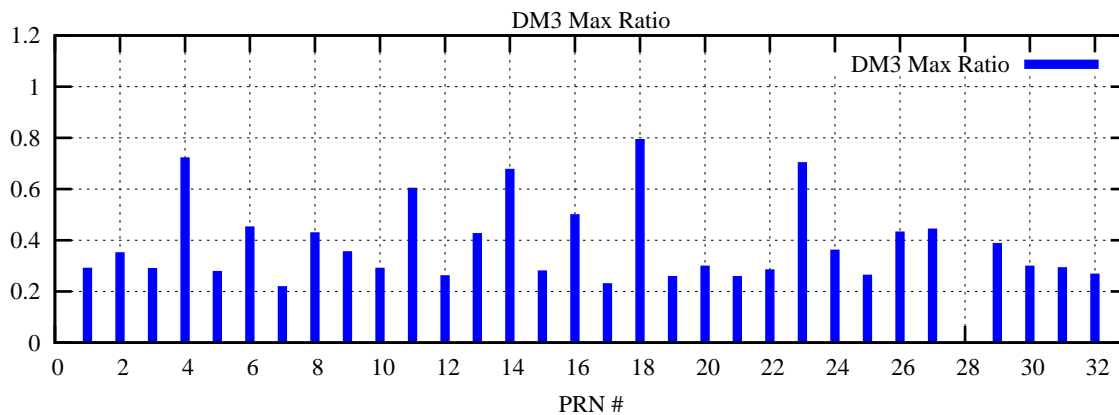

Ratio (PRN Bias/Threshold)

GpsWeek 2231 Day 4

Skinny (Type 0): PRN 8 22
Broad (Type 2): PRN 7 15 17 21 24