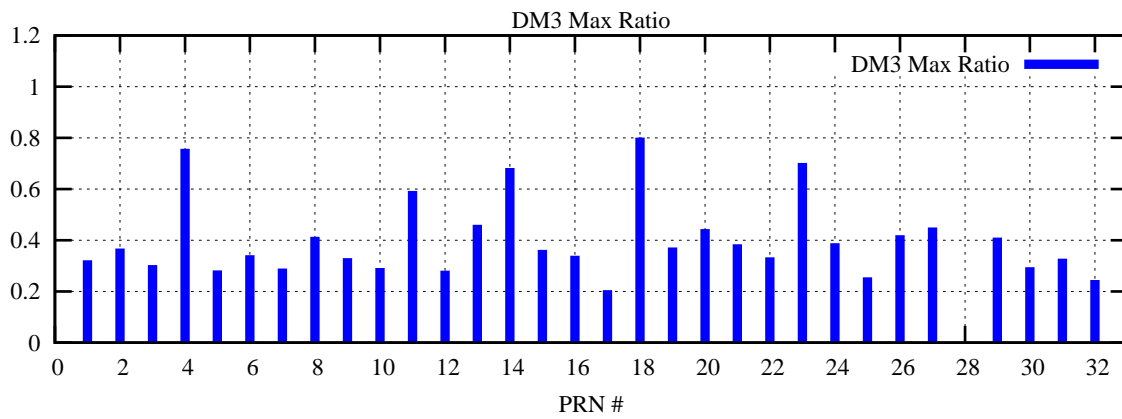

Ratio (PRN Bias/Threshold)

GpsWeek 2231 Day 6

Skinny (Type 0): PRN 8 22
Broad (Type 2): PRN 7 15 17 21 24