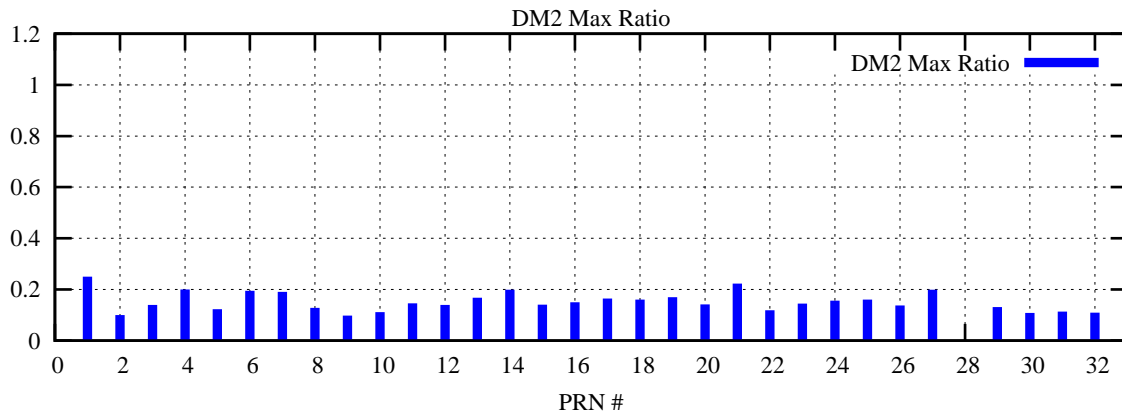

Ratio (PRN Bias/Threshold)

GpsWeek 2231 Day 6

Skinny (Type 0): PRN 8 22
Broad (Type 2): PRN 7 15 17 21 24