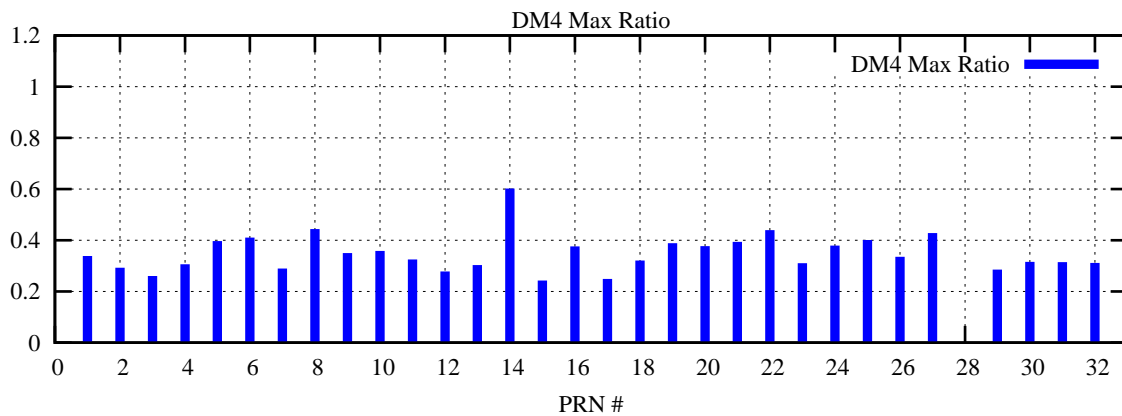

Ratio (PRN Bias/Threshold)

GpsWeek 2231 Day 6

Skinny (Type 0): PRN 8 22
Broad (Type 2): PRN 7 15 17 21 24