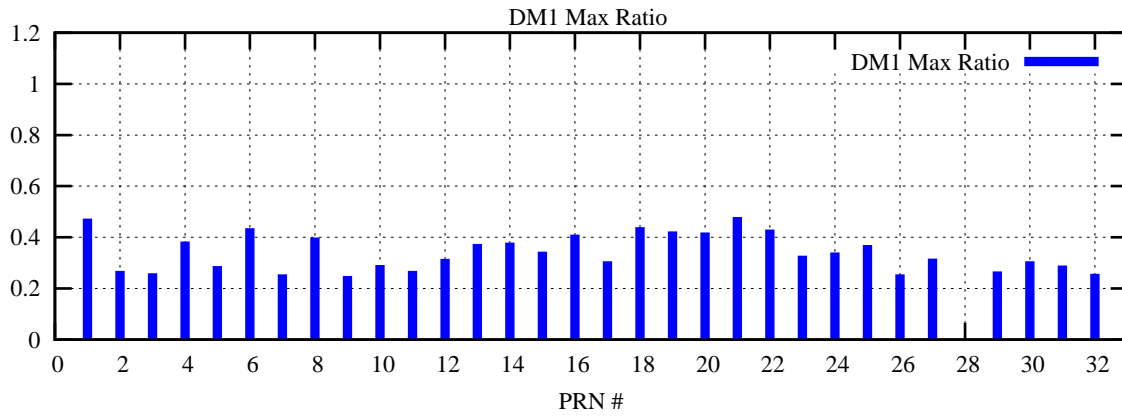

Ratio (PRN Bias/Threshold)

GpsWeek 2231 Day 6

Skinny (Type 0): PRN 8 22
Broad (Type 2): PRN 7 15 17 21 24