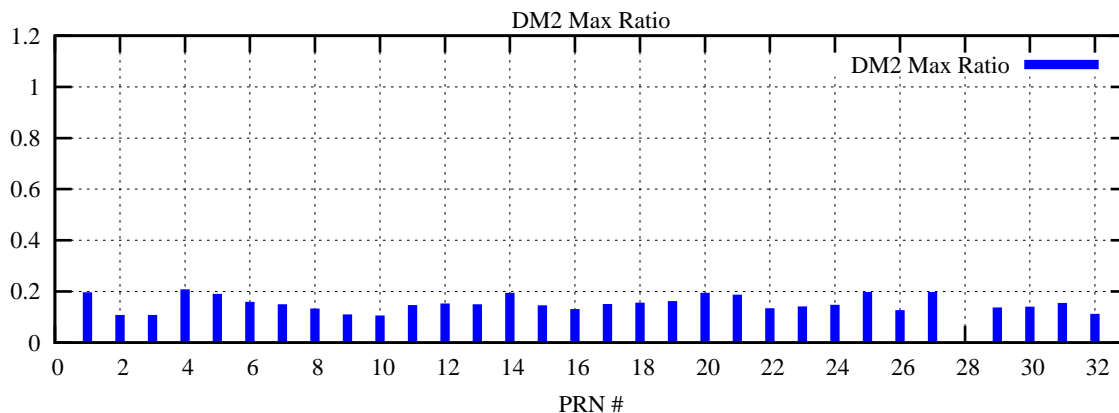

Ratio (PRN Bias/Threshold)

GpsWeek 2232 Day 0

Skinny (Type 0): PRN 8 22
Broad (Type 2): PRN 7 15 17 21 24