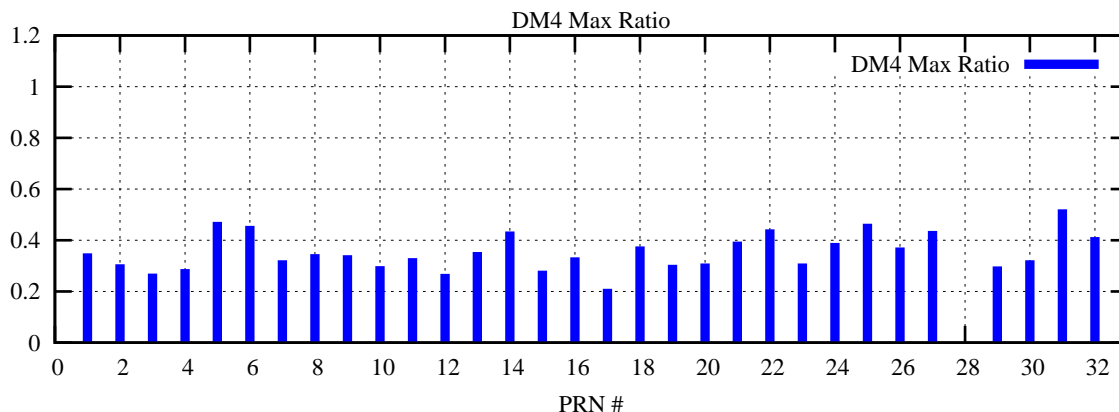

Ratio (PRN Bias/Threshold)

GpsWeek 2232 Day 0

Skinny (Type 0): PRN 8 22
Broad (Type 2): PRN 7 15 17 21 24