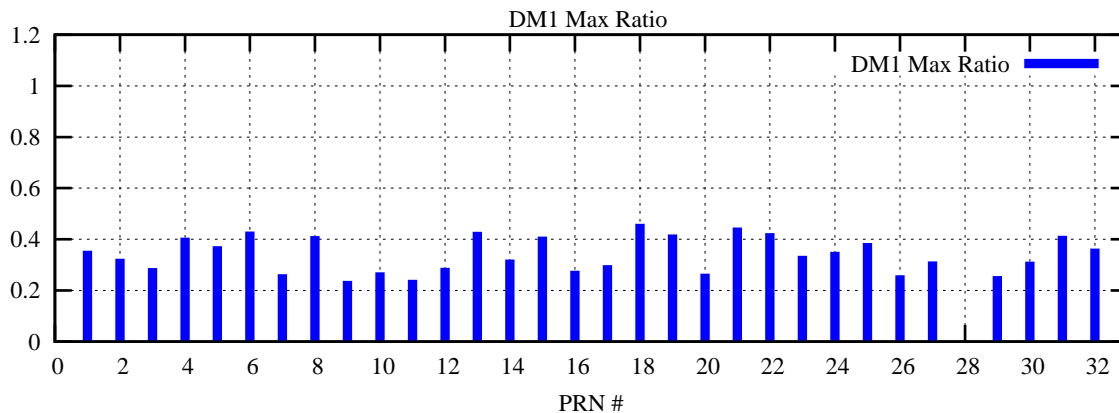

Ratio (PRN Bias/Threshold)

GpsWeek 2232 Day 0

Skinny (Type 0): PRN 8 22
Broad (Type 2): PRN 7 15 17 21 24