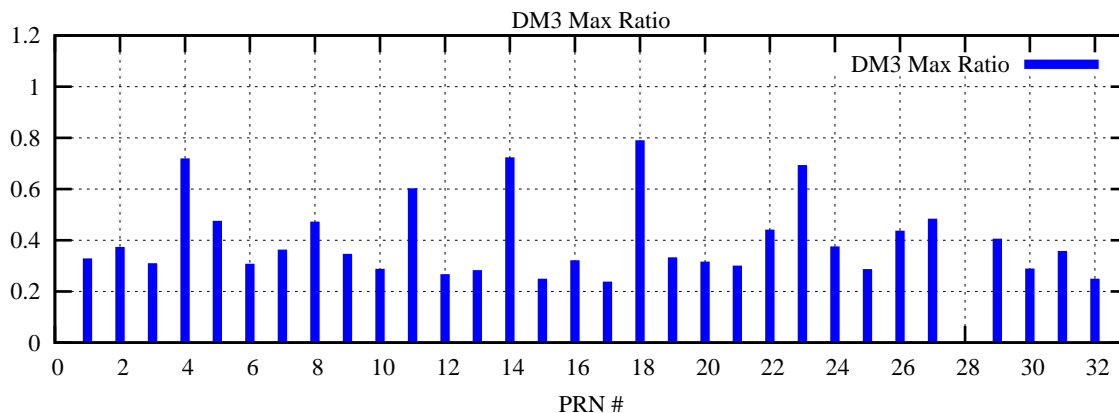

Ratio (PRN Bias/Threshold)

GpsWeek 2232 Day 0

Skinny (Type 0): PRN 8 22
Broad (Type 2): PRN 7 15 17 21 24