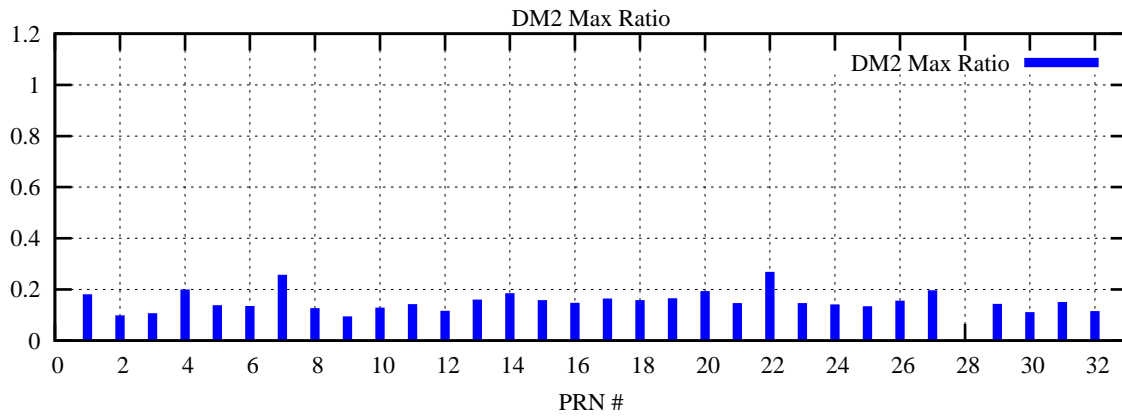

Ratio (PRN Bias/Threshold)

GpsWeek 2232 Day 3

Skinny (Type 0): PRN 8 22  
Broad (Type 2): PRN 7 15 17 21 24