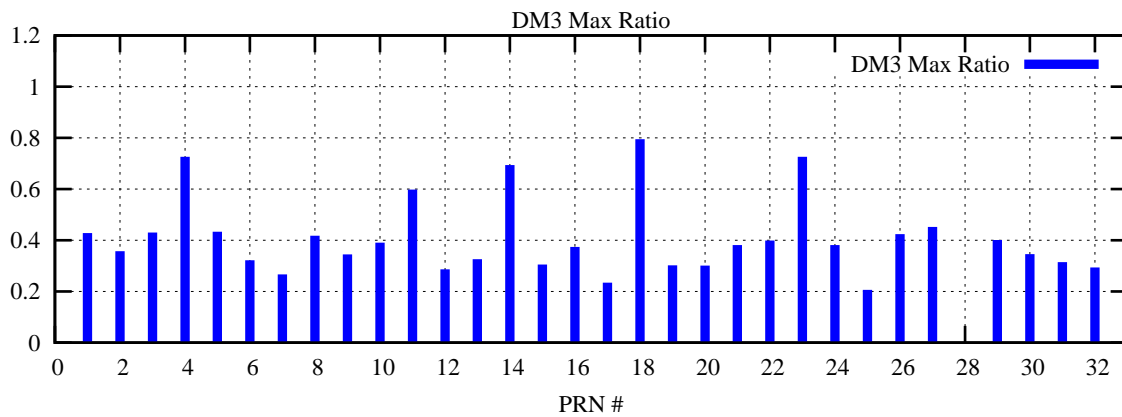

Ratio (PRN Bias/Threshold)

GpsWeek 2232 Day 3

Skinny (Type 0): PRN 8 22  
Broad (Type 2): PRN 7 15 17 21 24