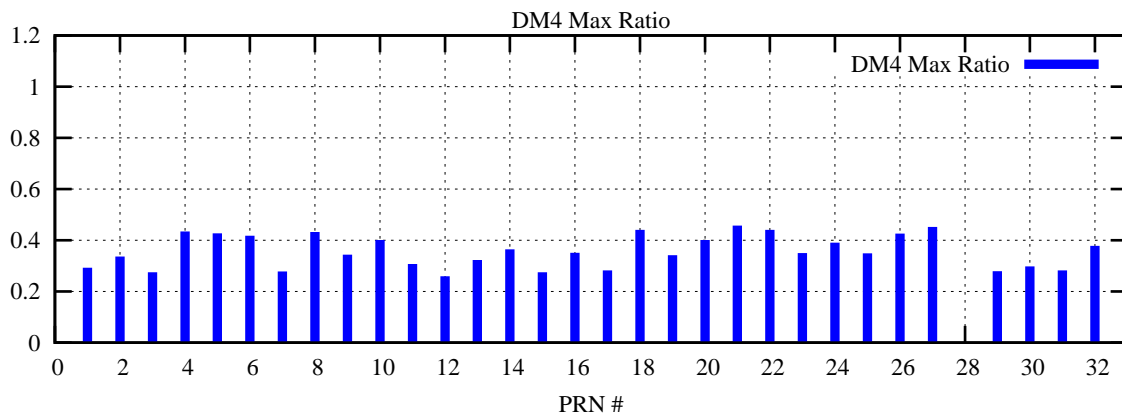

Ratio (PRN Bias/Threshold)

GpsWeek 2232 Day 3

Skinny (Type 0): PRN 8 22  
Broad (Type 2): PRN 7 15 17 21 24