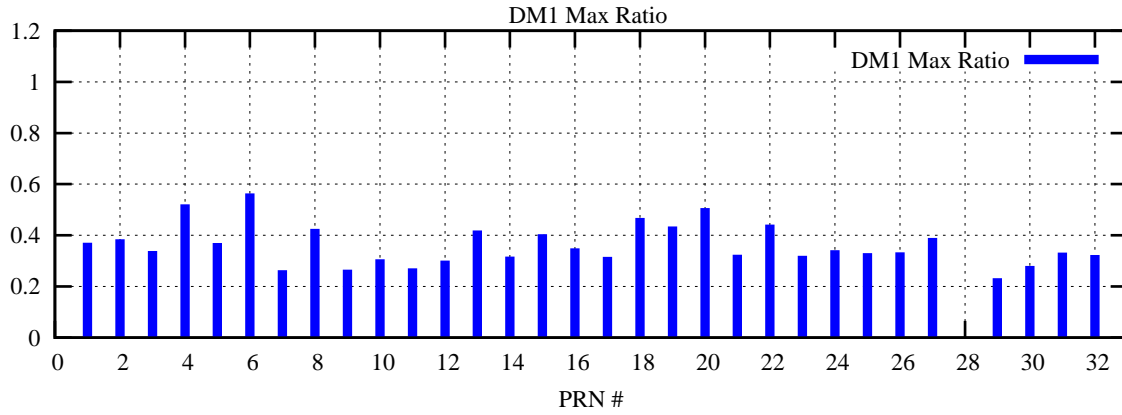

Ratio (PRN Bias/Threshold)

GpsWeek 2232 Day 3

Skinny (Type 0): PRN 8 22  
Broad (Type 2): PRN 7 15 17 21 24