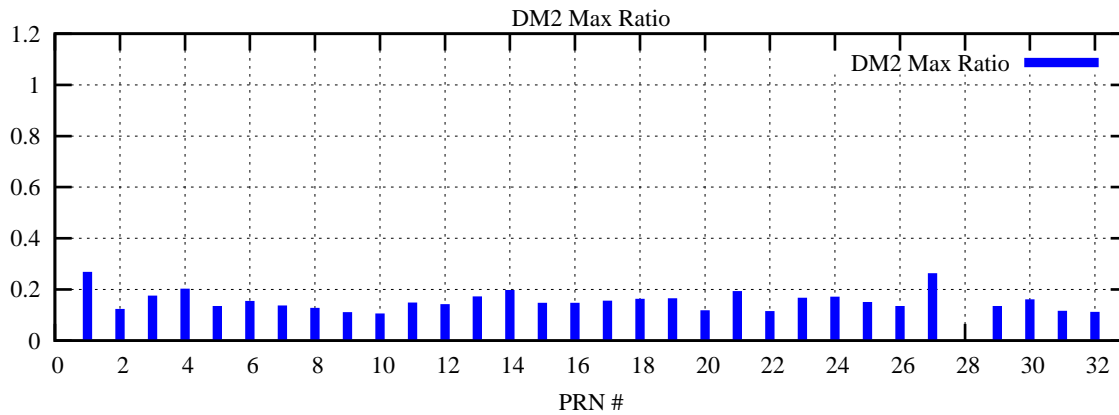

Ratio (PRN Bias/Threshold)

GpsWeek 2232 Day 4

Skinny (Type 0): PRN 8 22
Broad (Type 2): PRN 7 15 17 21 24