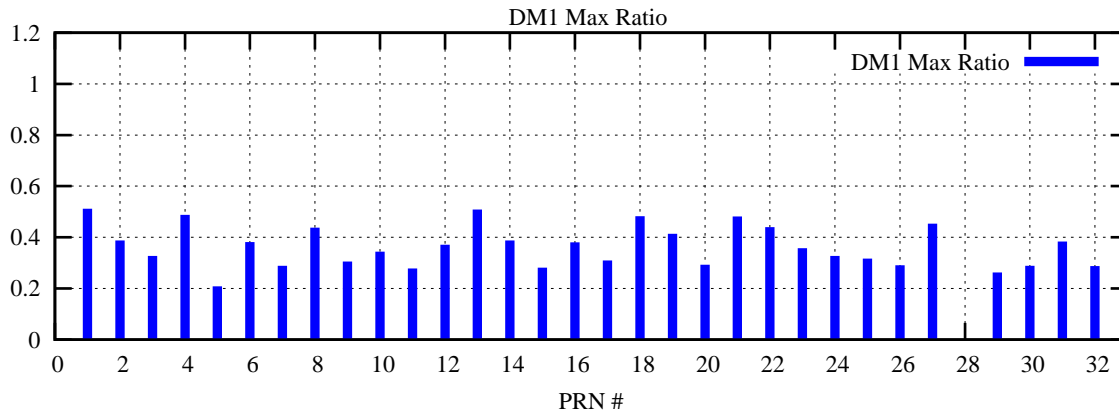

Ratio (PRN Bias/Threshold)

GpsWeek 2232 Day 4

Skinny (Type 0): PRN 8 22
Broad (Type 2): PRN 7 15 17 21 24