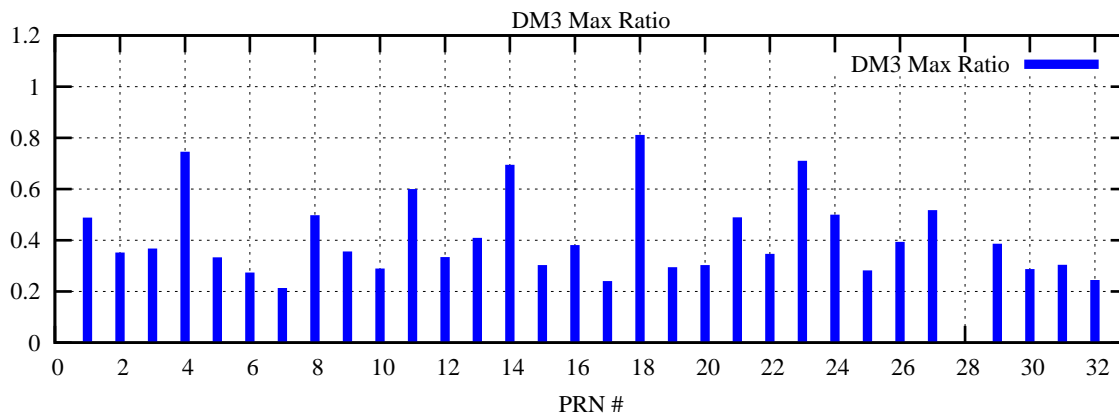

Ratio (PRN Bias/Threshold)

GpsWeek 2232 Day 4

Skinny (Type 0): PRN 8 22
Broad (Type 2): PRN 7 15 17 21 24