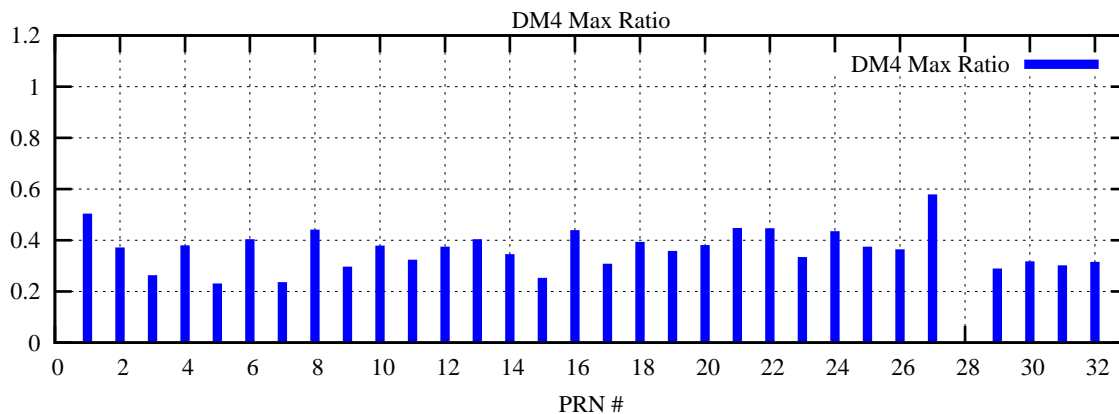

Ratio (PRN Bias/Threshold)

GpsWeek 2232 Day 4

Skinny (Type 0): PRN 8 22
Broad (Type 2): PRN 7 15 17 21 24