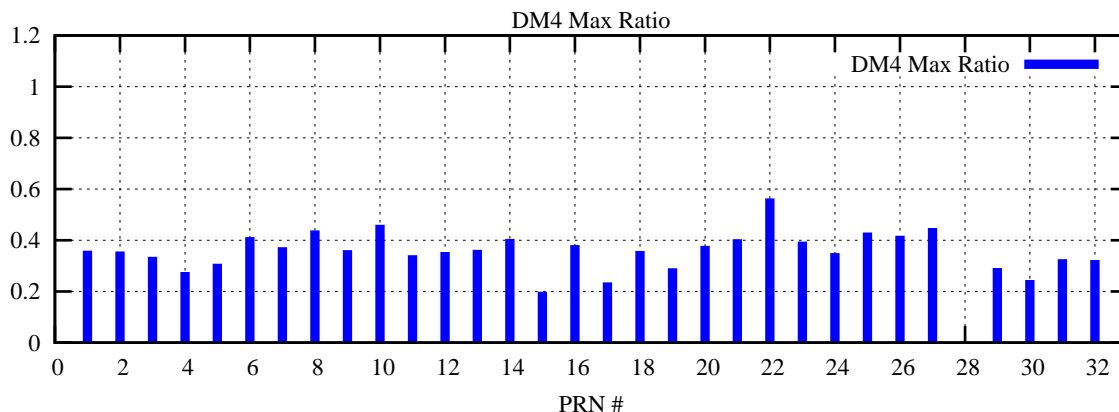

Ratio (PRN Bias/Threshold)

GpsWeek 2232 Day 6

Skinny (Type 0): PRN 8 22
Broad (Type 2): PRN 7 15 17 21 24