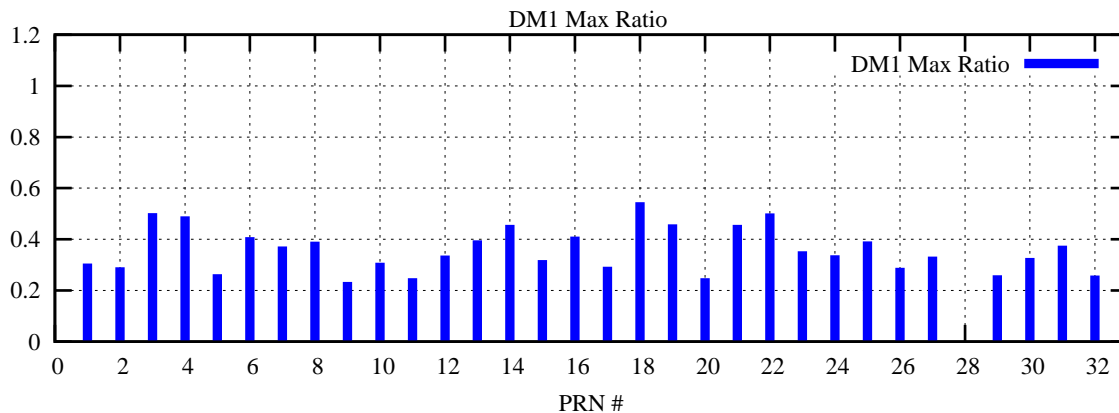

Ratio (PRN Bias/Threshold)

GpsWeek 2232 Day 6

Skinny (Type 0): PRN 8 22
Broad (Type 2): PRN 7 15 17 21 24