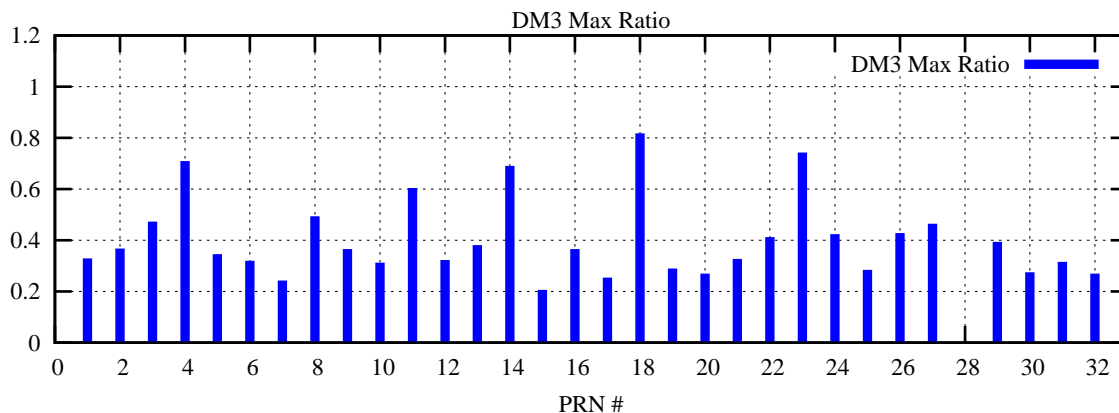

Ratio (PRN Bias/Threshold)

GpsWeek 2232 Day 6

Skinny (Type 0): PRN 8 22
Broad (Type 2): PRN 7 15 17 21 24