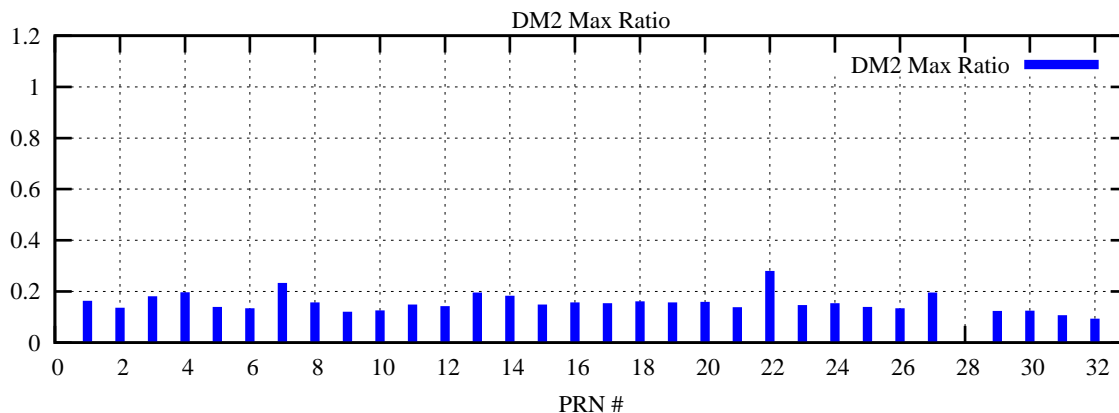

Ratio (PRN Bias/Threshold)

GpsWeek 2232 Day 6

Skinny (Type 0): PRN 8 22
Broad (Type 2): PRN 7 15 17 21 24