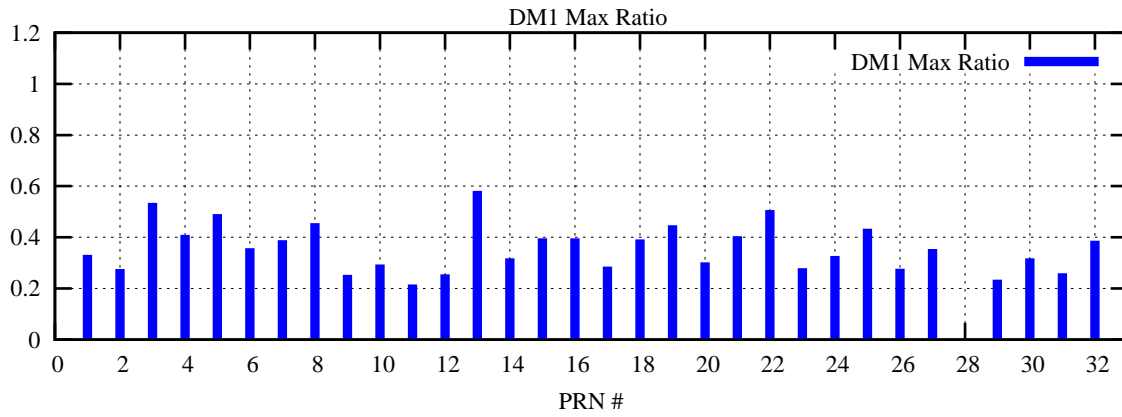

Ratio (PRN Bias/Threshold)

GpsWeek 2233 Day 6

Skinny (Type 0): PRN 8 22  
Broad (Type 2): PRN 7 15 17 21 24