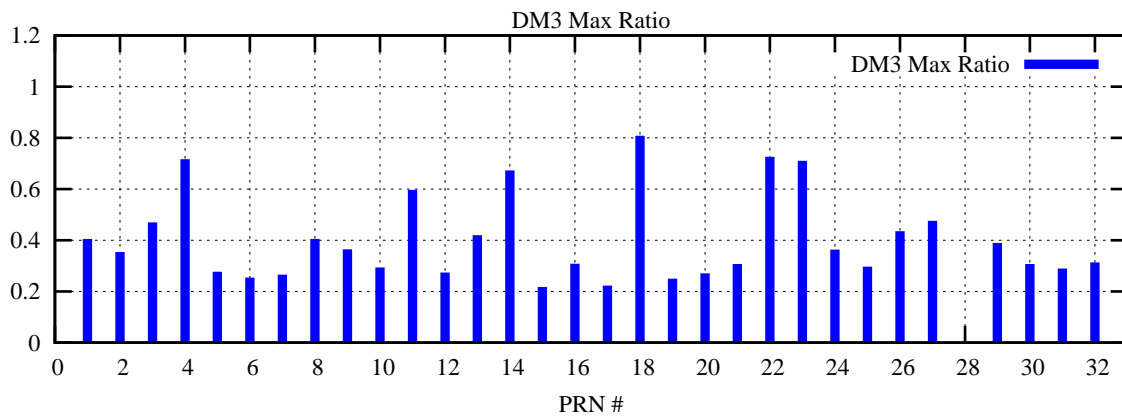

Ratio (PRN Bias/Threshold)

GpsWeek 2233 Day 6

Skinny (Type 0): PRN 8 22  
Broad (Type 2): PRN 7 15 17 21 24