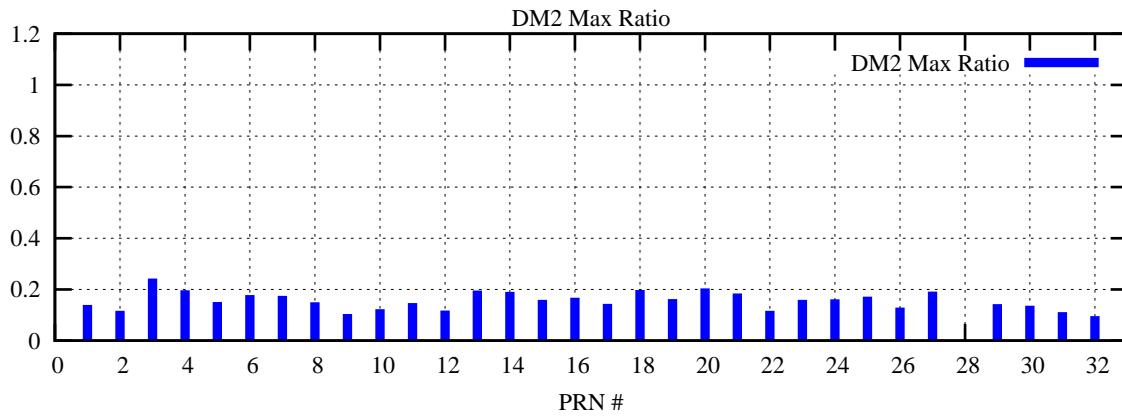

Ratio (PRN Bias/Threshold)

GpsWeek 2233 Day 6

Skinny (Type 0): PRN 8 22  
Broad (Type 2): PRN 7 15 17 21 24