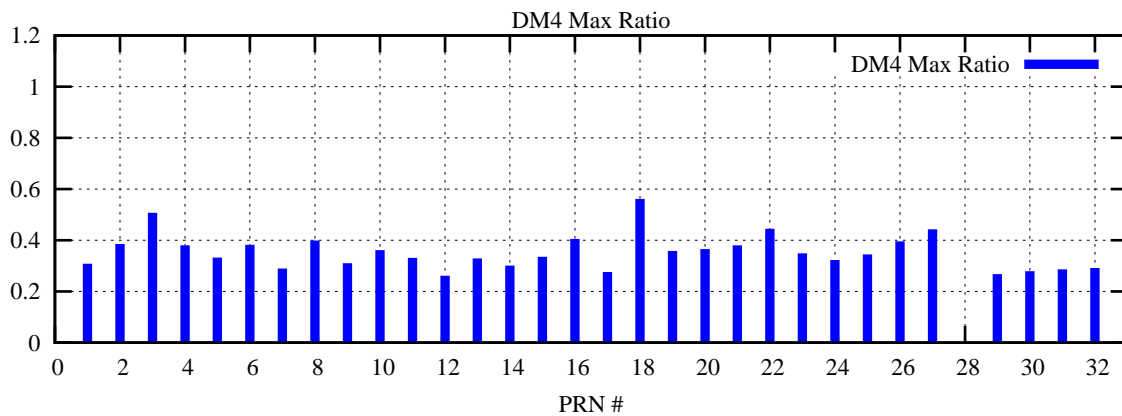

Ratio (PRN Bias/Threshold)

GpsWeek 2233 Day 6

Skinny (Type 0): PRN 8 22  
Broad (Type 2): PRN 7 15 17 21 24