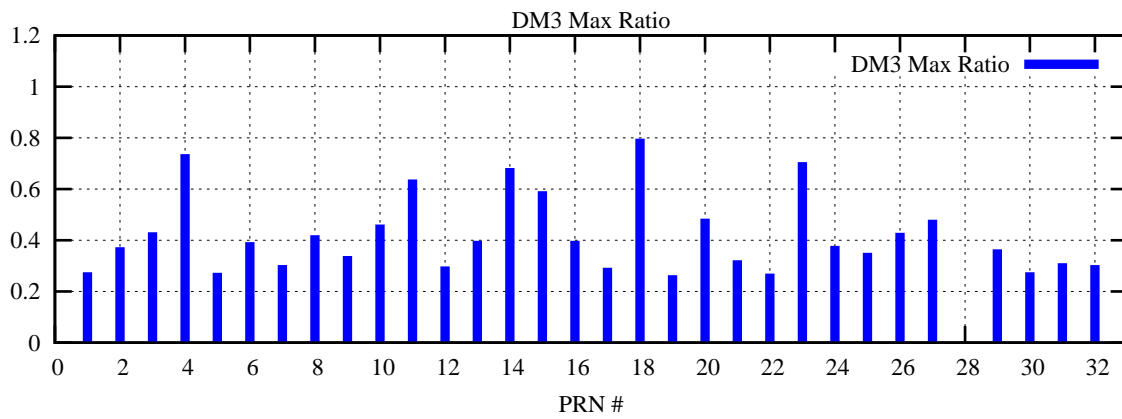

Ratio (PRN Bias/Threshold)

GpsWeek 2234 Day 2

Skinny (Type 0): PRN 8 22  
Broad (Type 2): PRN 7 15 17 21 24