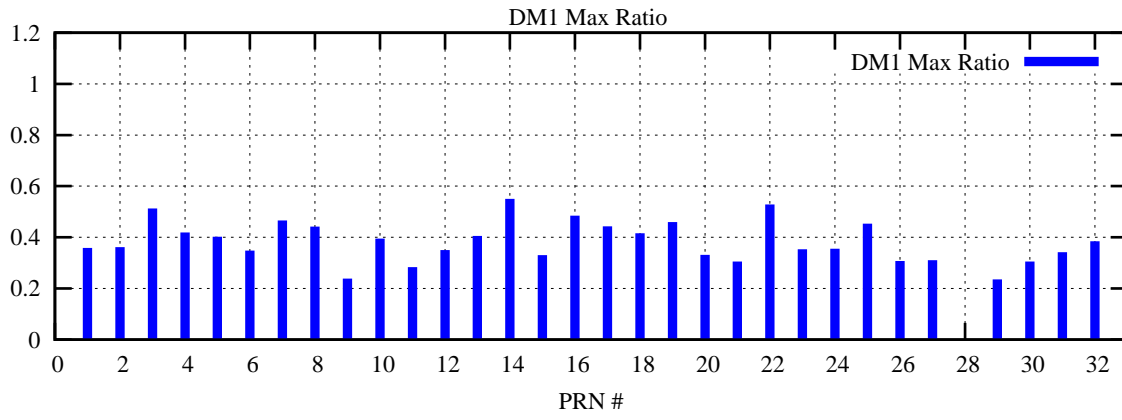

Ratio (PRN Bias/Threshold)

GpsWeek 2234 Day 2

Skinny (Type 0): PRN 8 22  
Broad (Type 2): PRN 7 15 17 21 24