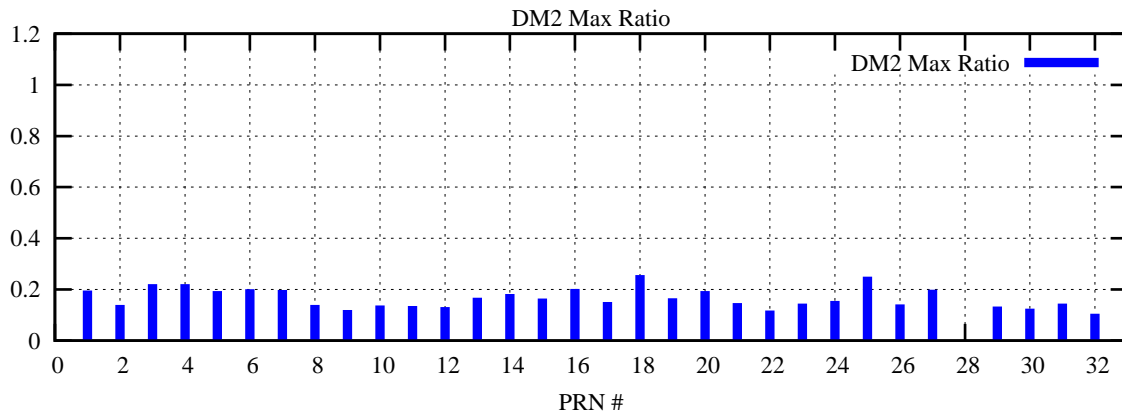

Ratio (PRN Bias/Threshold)

GpsWeek 2234 Day 2

Skinny (Type 0): PRN 8 22  
Broad (Type 2): PRN 7 15 17 21 24