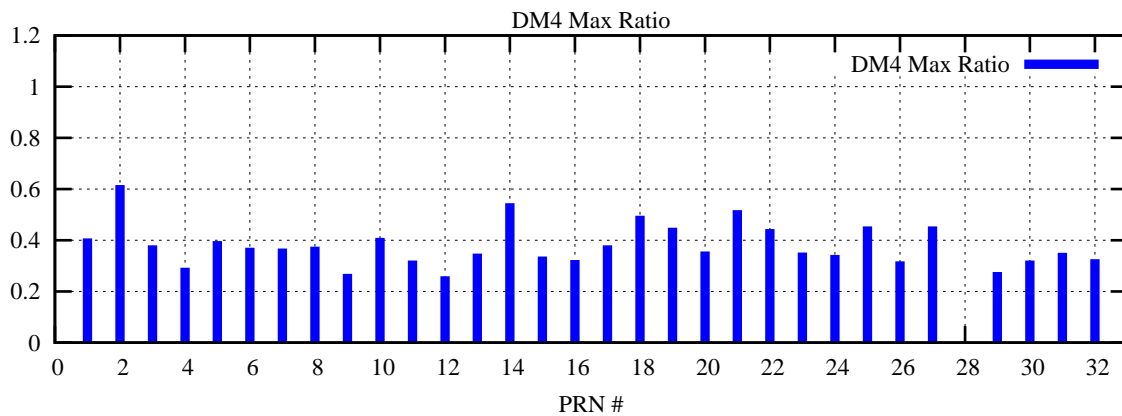

Ratio (PRN Bias/Threshold)

GpsWeek 2234 Day 2

Skinny (Type 0): PRN 8 22  
Broad (Type 2): PRN 7 15 17 21 24