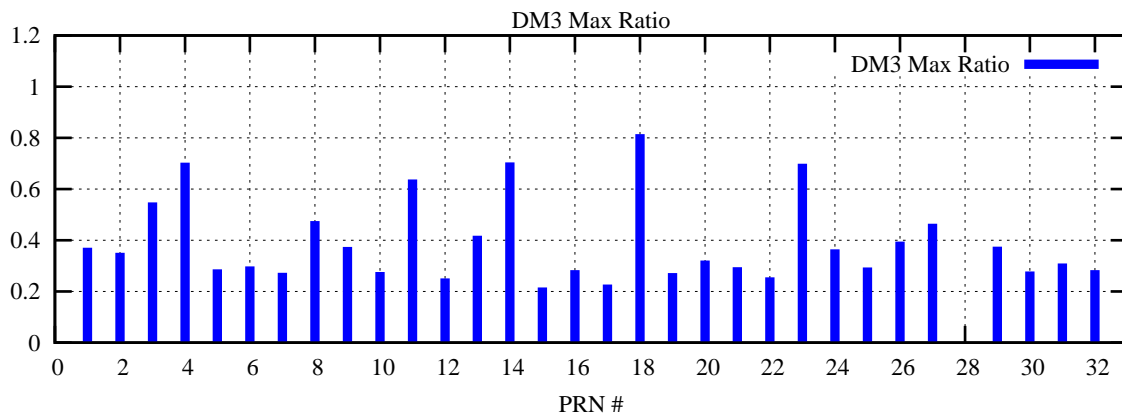

Ratio (PRN Bias/Threshold)

GpsWeek 2234 Day 3

Skinny (Type 0): PRN 8 22  
Broad (Type 2): PRN 7 15 17 21 24