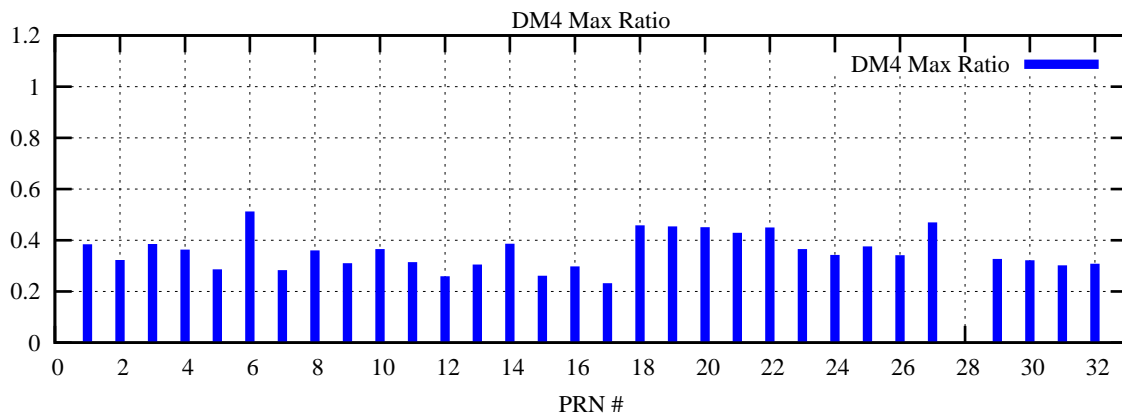

Ratio (PRN Bias/Threshold)

GpsWeek 2234 Day 3

Skinny (Type 0): PRN 8 22  
Broad (Type 2): PRN 7 15 17 21 24