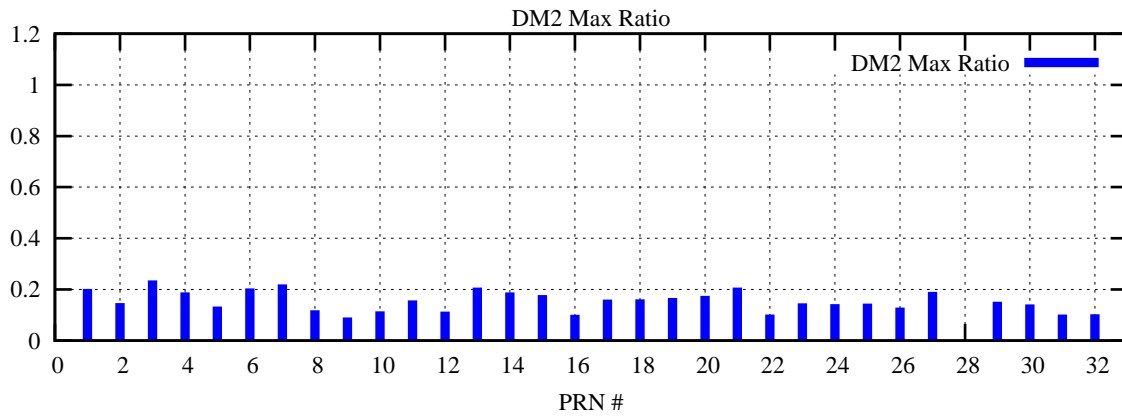

Ratio (PRN Bias/Threshold)

GpsWeek 2234 Day 3

Skinny (Type 0): PRN 8 22  
Broad (Type 2): PRN 7 15 17 21 24