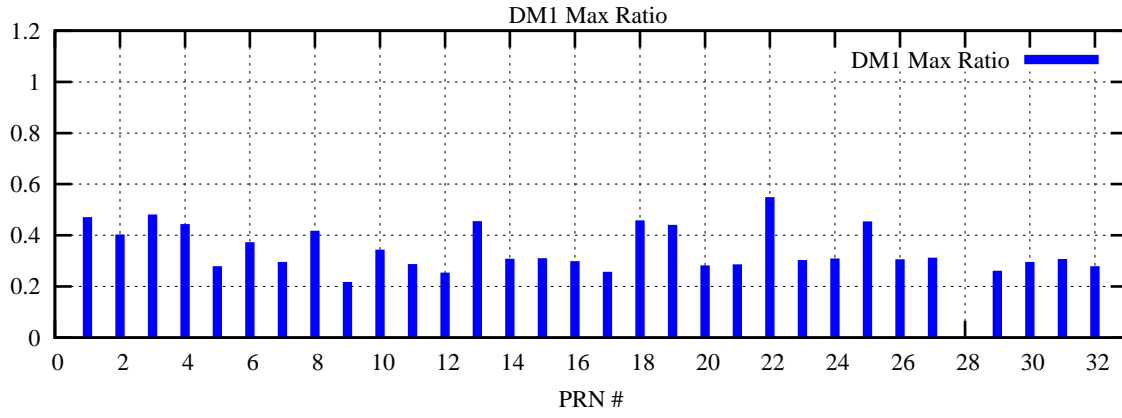

Ratio (PRN Bias/Threshold)

GpsWeek 2234 Day 3

Skinny (Type 0): PRN 8 22  
Broad (Type 2): PRN 7 15 17 21 24