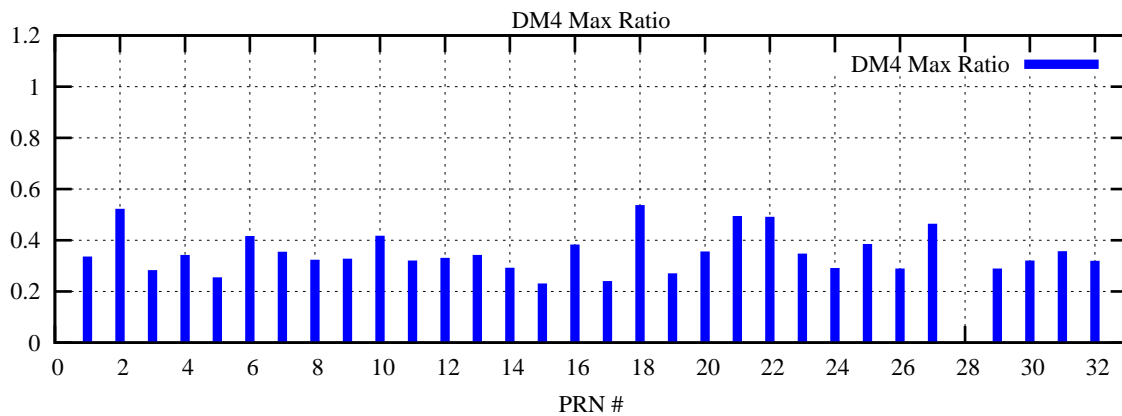

Ratio (PRN Bias/Threshold)

GpsWeek 2234 Day 4

Skinny (Type 0): PRN 8 22  
Broad (Type 2): PRN 7 15 17 21 24