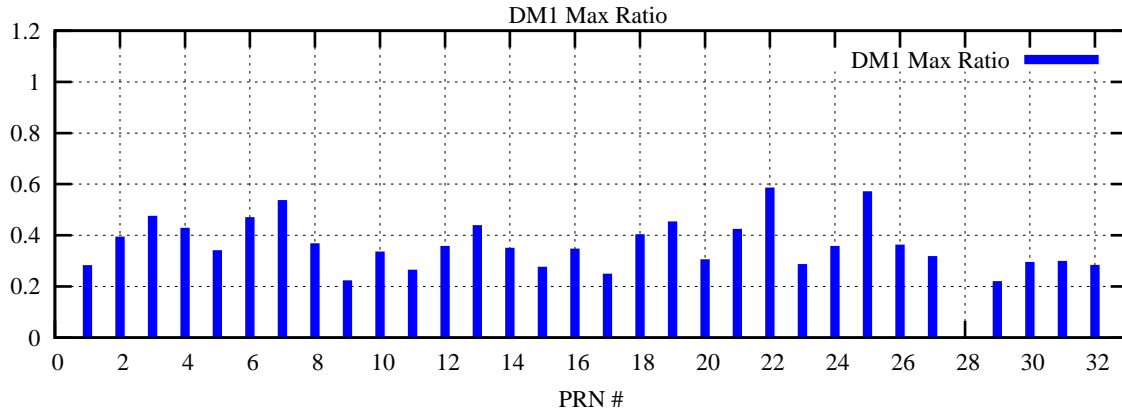

Ratio (PRN Bias/Threshold)

GpsWeek 2234 Day 4

Skinny (Type 0): PRN 8 22  
Broad (Type 2): PRN 7 15 17 21 24