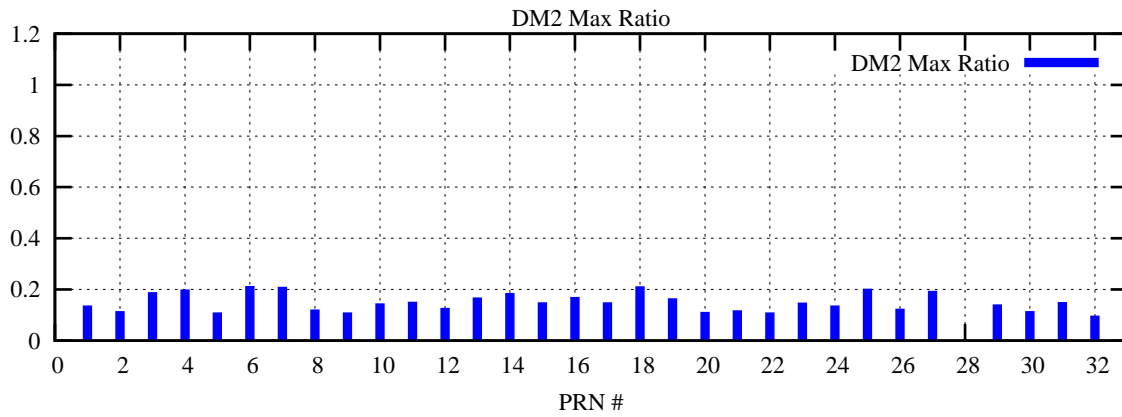

Ratio (PRN Bias/Threshold)

GpsWeek 2234 Day 4

Skinny (Type 0): PRN 8 22  
Broad (Type 2): PRN 7 15 17 21 24