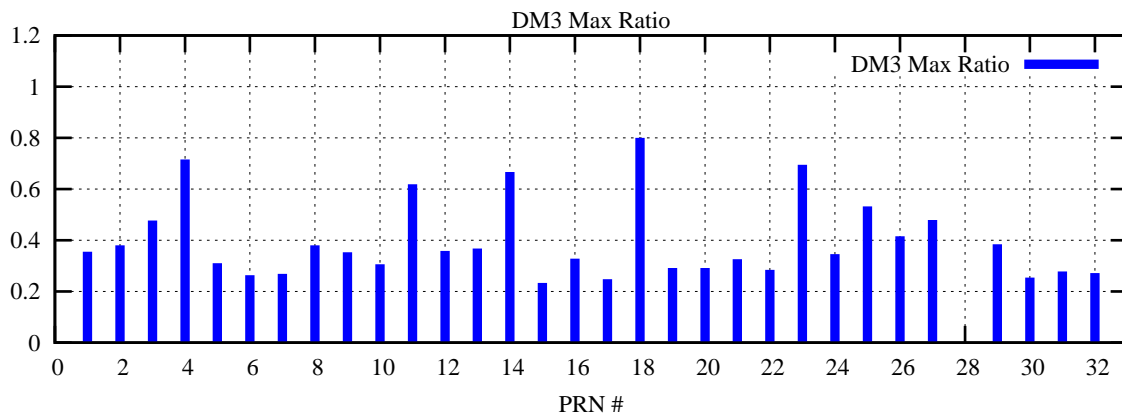

Ratio (PRN Bias/Threshold)

GpsWeek 2234 Day 4

Skinny (Type 0): PRN 8 22  
Broad (Type 2): PRN 7 15 17 21 24