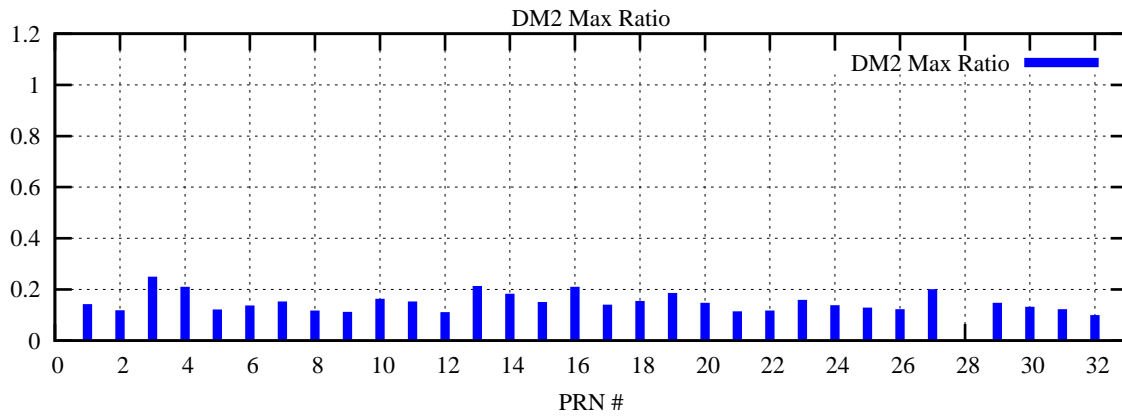

Ratio (PRN Bias/Threshold)

GpsWeek 2234 Day 5

Skinny (Type 0): PRN 8 22
Broad (Type 2): PRN 7 15 17 21 24