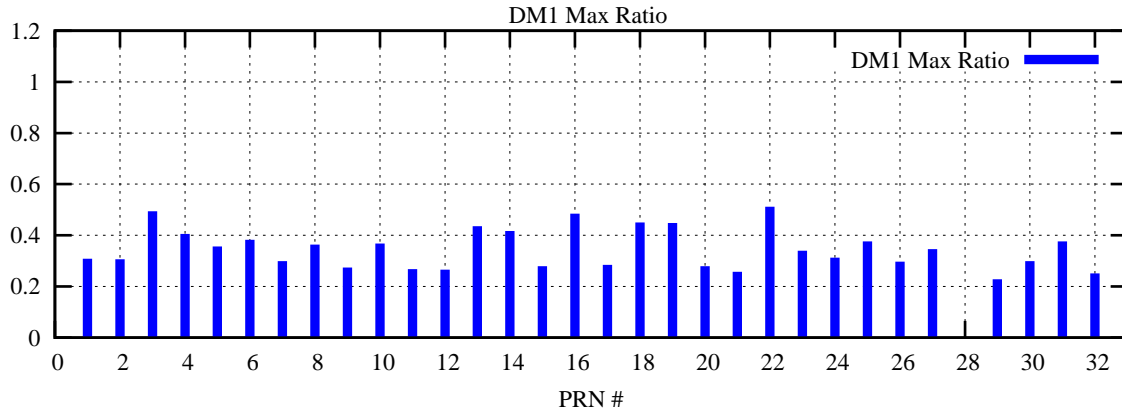

Ratio (PRN Bias/Threshold)

GpsWeek 2234 Day 5

Skinny (Type 0): PRN 8 22
Broad (Type 2): PRN 7 15 17 21 24