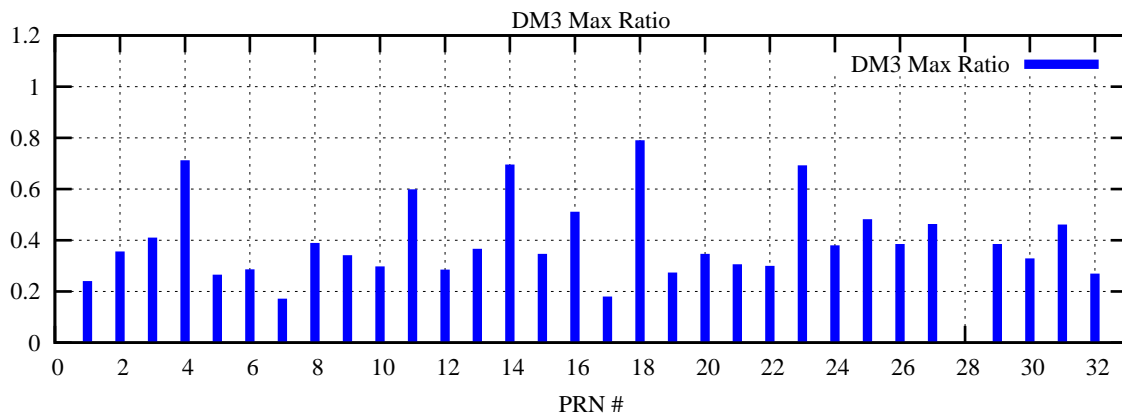

Ratio (PRN Bias/Threshold)

GpsWeek 2234 Day 5

Skinny (Type 0): PRN 8 22
Broad (Type 2): PRN 7 15 17 21 24