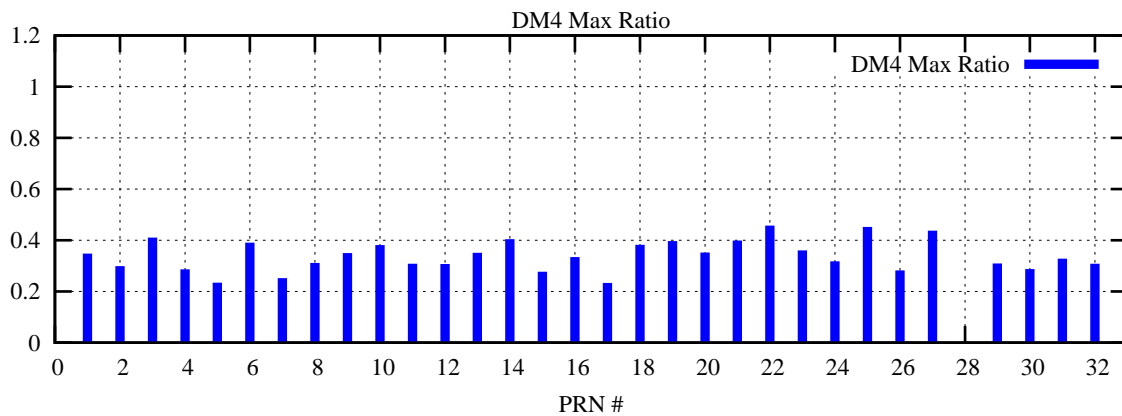

Ratio (PRN Bias/Threshold)

GpsWeek 2234 Day 5

Skinny (Type 0): PRN 8 22
Broad (Type 2): PRN 7 15 17 21 24