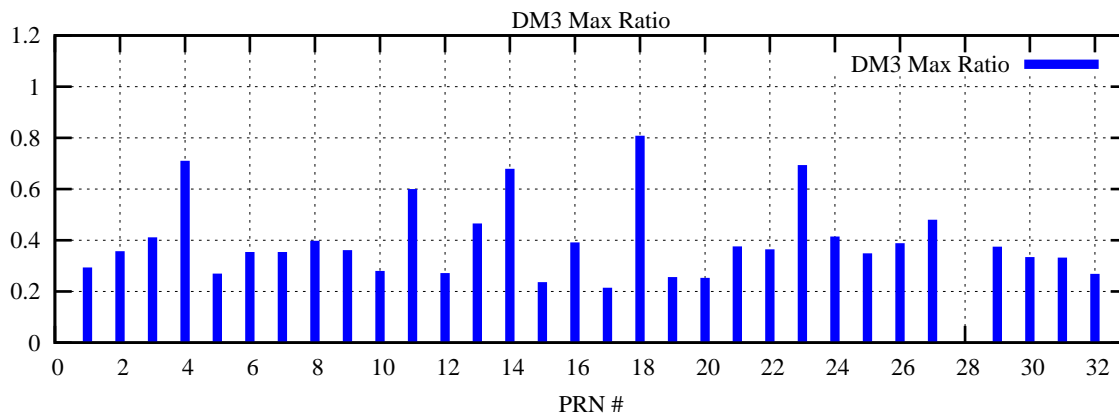

Ratio (PRN Bias/Threshold)

GpsWeek 2234 Day 6

Skinny (Type 0): PRN 8 22
Broad (Type 2): PRN 7 15 17 21 24