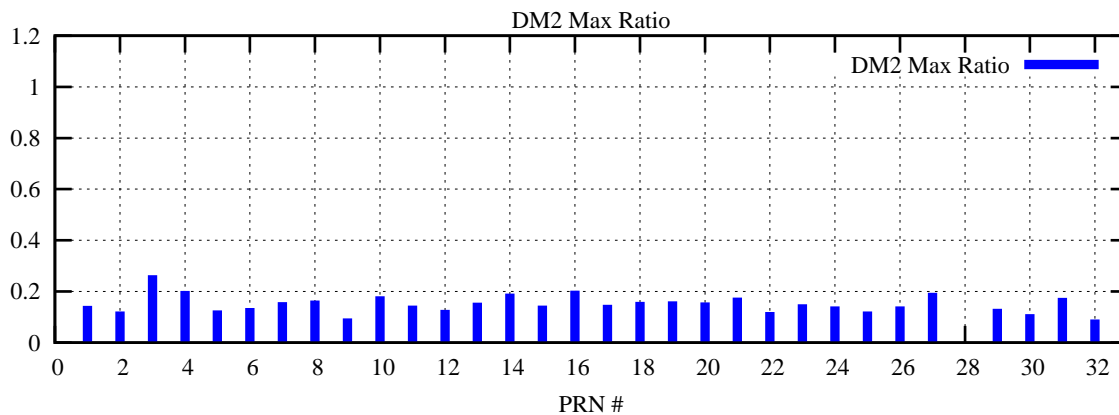

Ratio (PRN Bias/Threshold)

GpsWeek 2234 Day 6

Skinny (Type 0): PRN 8 22
Broad (Type 2): PRN 7 15 17 21 24