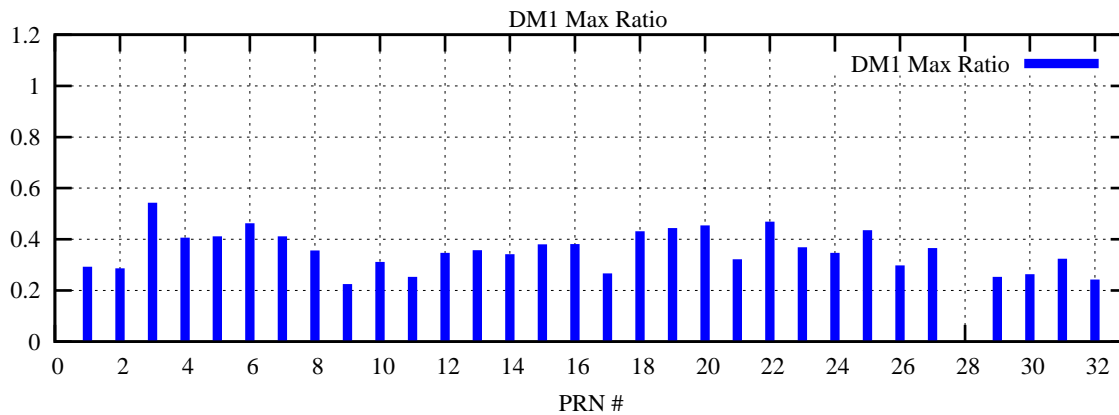

Ratio (PRN Bias/Threshold)

GpsWeek 2234 Day 6

Skinny (Type 0): PRN 8 22
Broad (Type 2): PRN 7 15 17 21 24