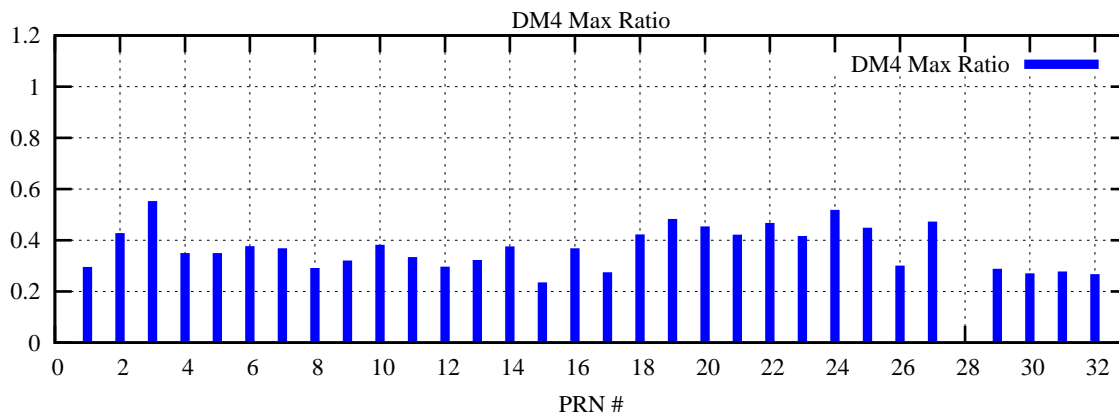

Ratio (PRN Bias/Threshold)

GpsWeek 2234 Day 6

Skinny (Type 0): PRN 8 22
Broad (Type 2): PRN 7 15 17 21 24