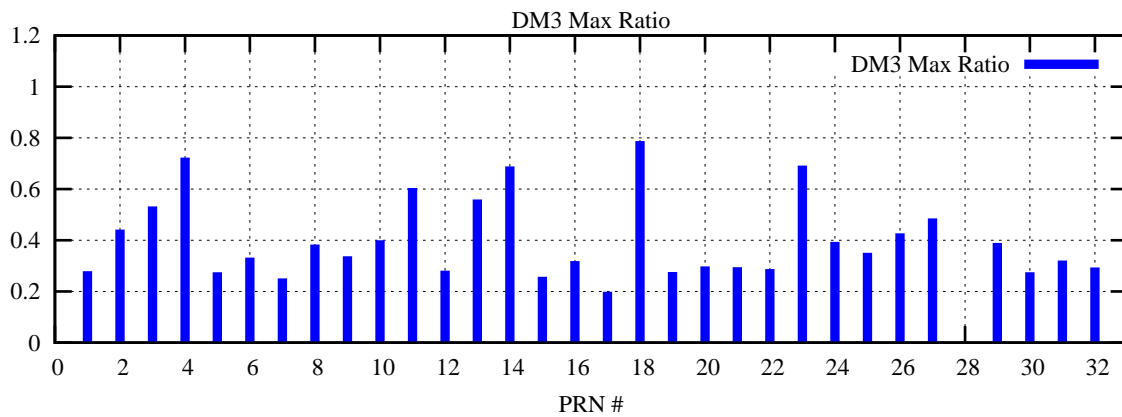

Ratio (PRN Bias/Threshold)

GpsWeek 2235 Day 0

Skinny (Type 0): PRN 8 22
Broad (Type 2): PRN 7 15 17 21 24