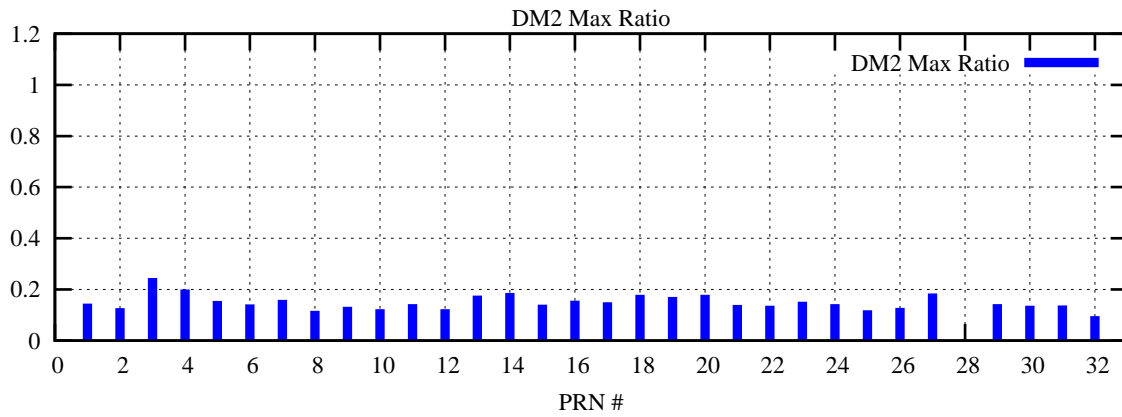

Ratio (PRN Bias/Threshold)

GpsWeek 2235 Day 0

Skinny (Type 0): PRN 8 22
Broad (Type 2): PRN 7 15 17 21 24