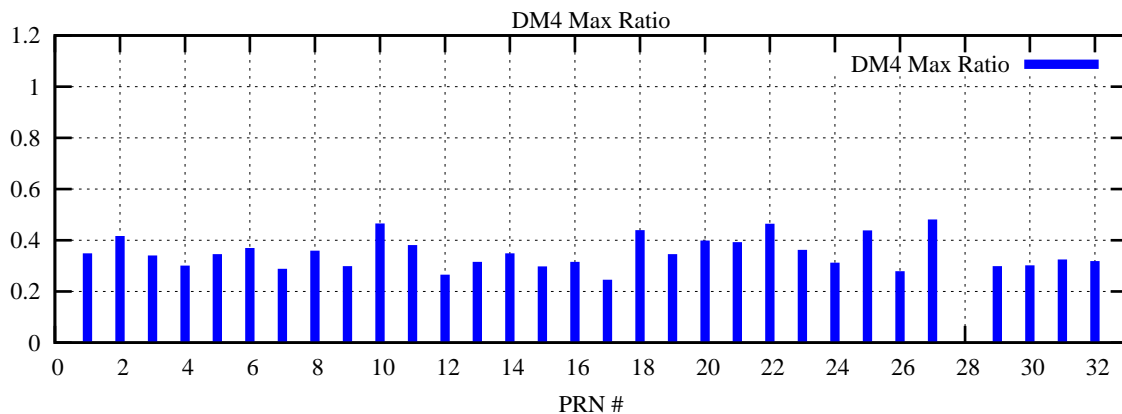

Ratio (PRN Bias/Threshold)

GpsWeek 2235 Day 0

Skinny (Type 0): PRN 8 22
Broad (Type 2): PRN 7 15 17 21 24