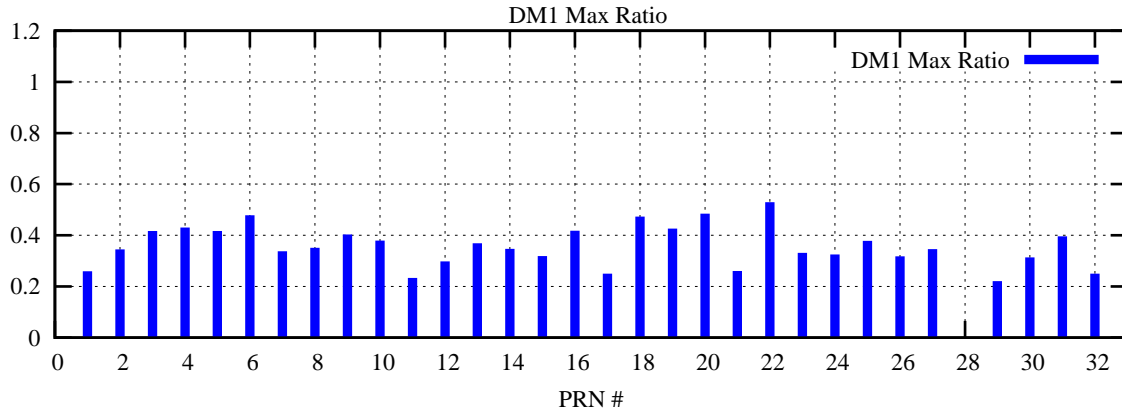

Ratio (PRN Bias/Threshold)

GpsWeek 2235 Day 0

Skinny (Type 0): PRN 8 22
Broad (Type 2): PRN 7 15 17 21 24