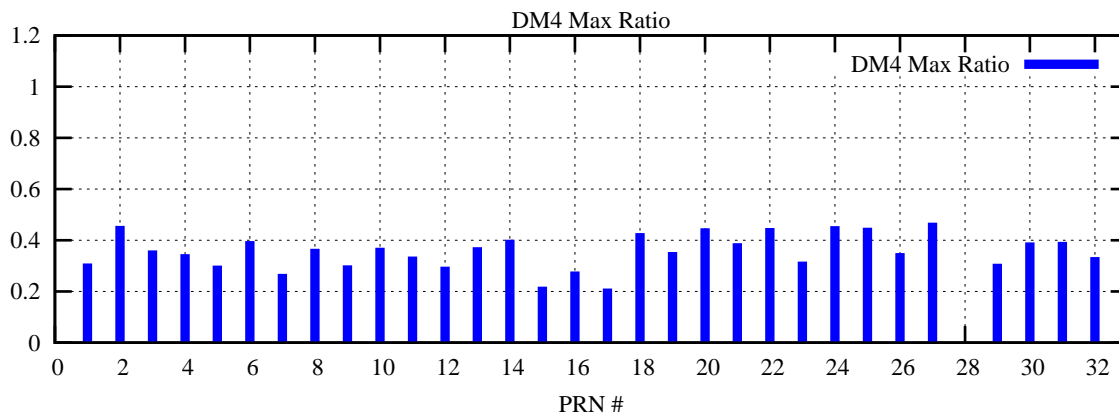

Ratio (PRN Bias/Threshold)

GpsWeek 2235 Day 2

Skinny (Type 0): PRN 8 22
Broad (Type 2): PRN 7 15 17 21 24