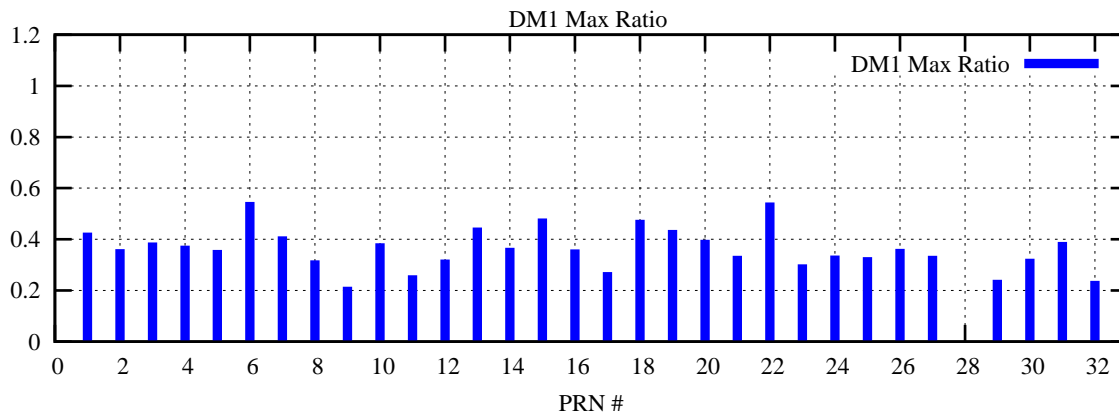

Ratio (PRN Bias/Threshold)

GpsWeek 2235 Day 2

Skinny (Type 0): PRN 8 22
Broad (Type 2): PRN 7 15 17 21 24