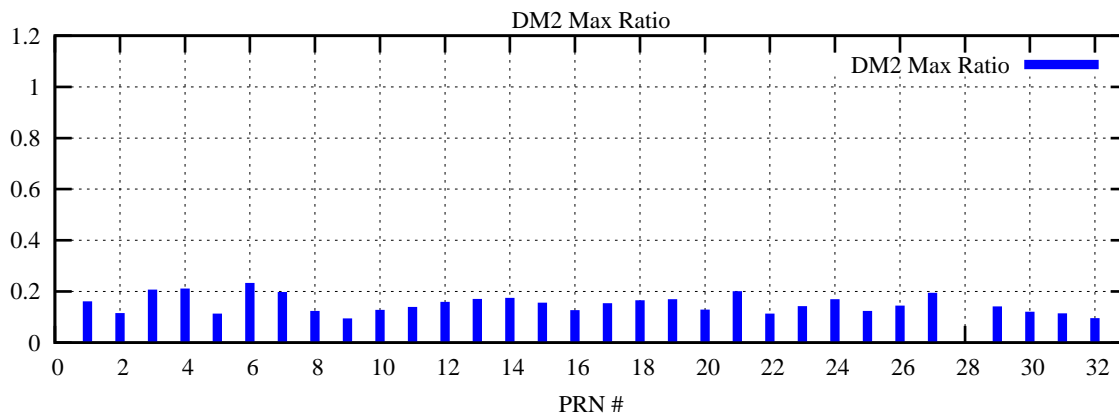

Ratio (PRN Bias/Threshold)

GpsWeek 2235 Day 2

Skinny (Type 0): PRN 8 22
Broad (Type 2): PRN 7 15 17 21 24