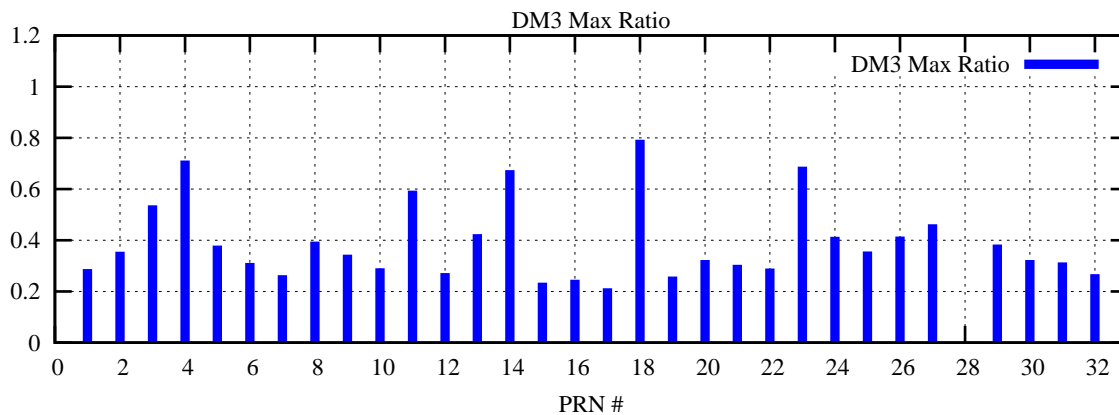

Ratio (PRN Bias/Threshold)

GpsWeek 2235 Day 2

Skinny (Type 0): PRN 8 22
Broad (Type 2): PRN 7 15 17 21 24