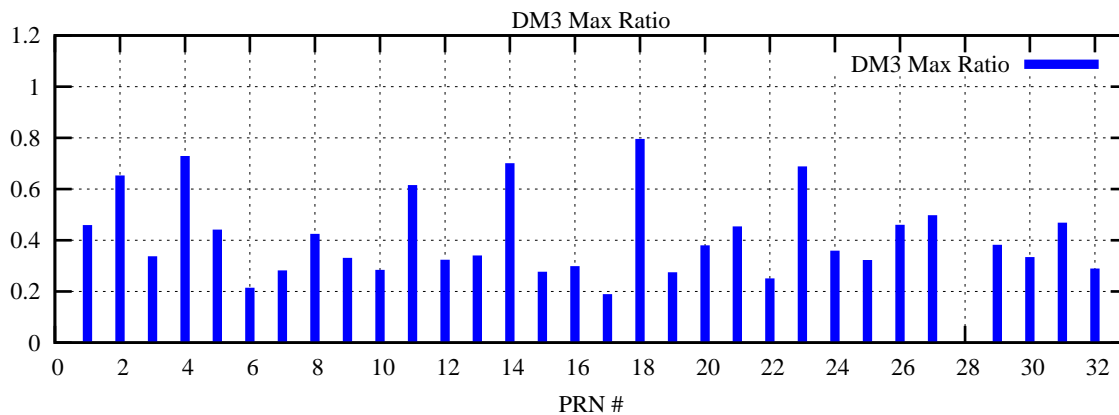

Ratio (PRN Bias/Threshold)

GpsWeek 2235 Day 6

Skinny (Type 0): PRN 8 22
Broad (Type 2): PRN 7 15 17 21 24