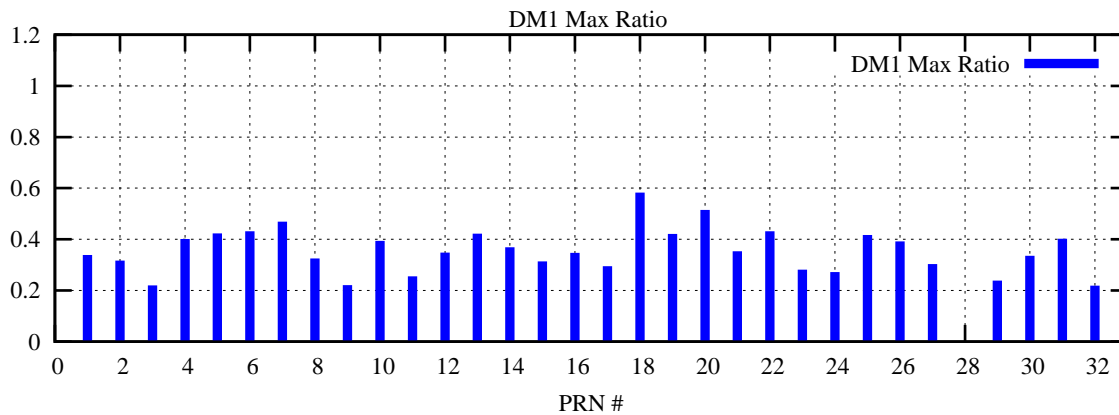

Ratio (PRN Bias/Threshold)

GpsWeek 2235 Day 6

Skinny (Type 0): PRN 8 22
Broad (Type 2): PRN 7 15 17 21 24