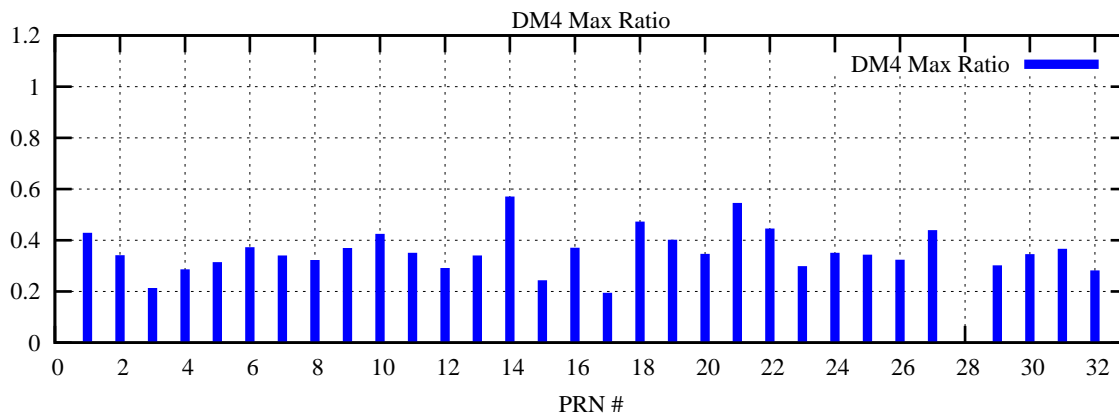

Ratio (PRN Bias/Threshold)

GpsWeek 2235 Day 6

Skinny (Type 0): PRN 8 22
Broad (Type 2): PRN 7 15 17 21 24