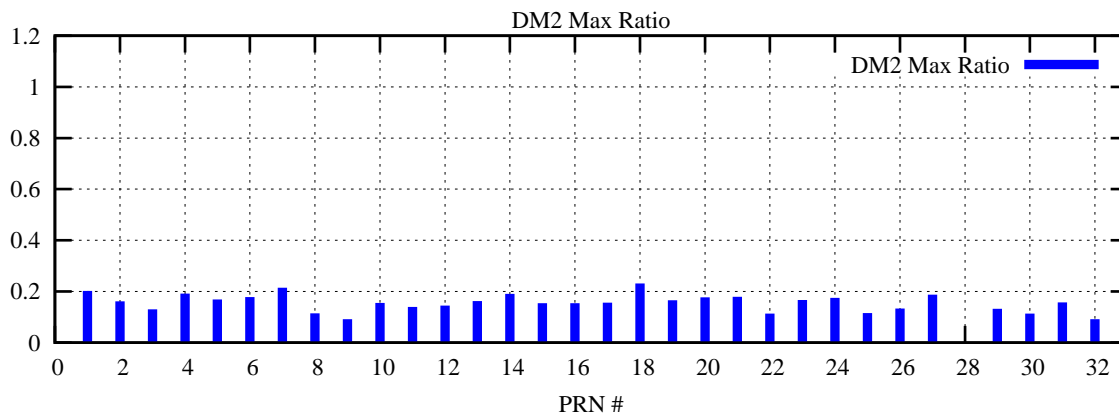

Ratio (PRN Bias/Threshold)

GpsWeek 2235 Day 6

Skinny (Type 0): PRN 8 22
Broad (Type 2): PRN 7 15 17 21 24