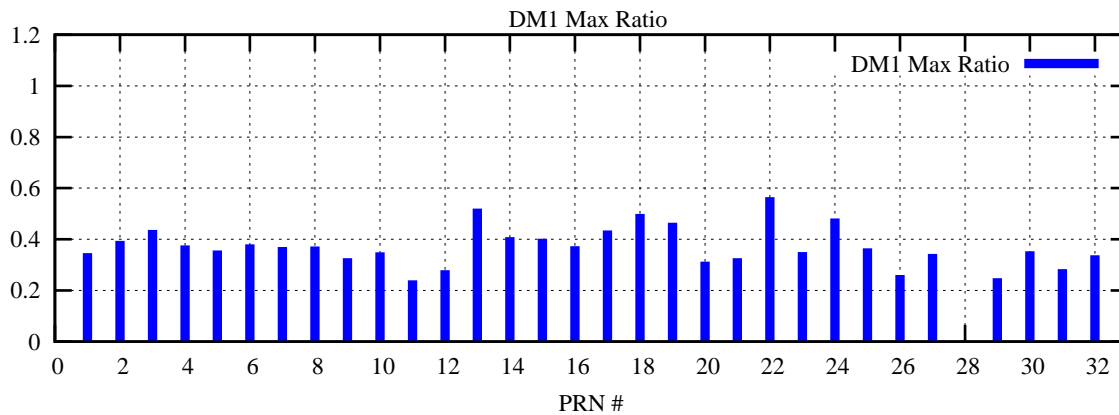

Ratio (PRN Bias/Threshold)

GpsWeek 2236 Day 6

Skinny (Type 0): PRN 8 22  
Broad (Type 2): PRN 7 15 17 21 24