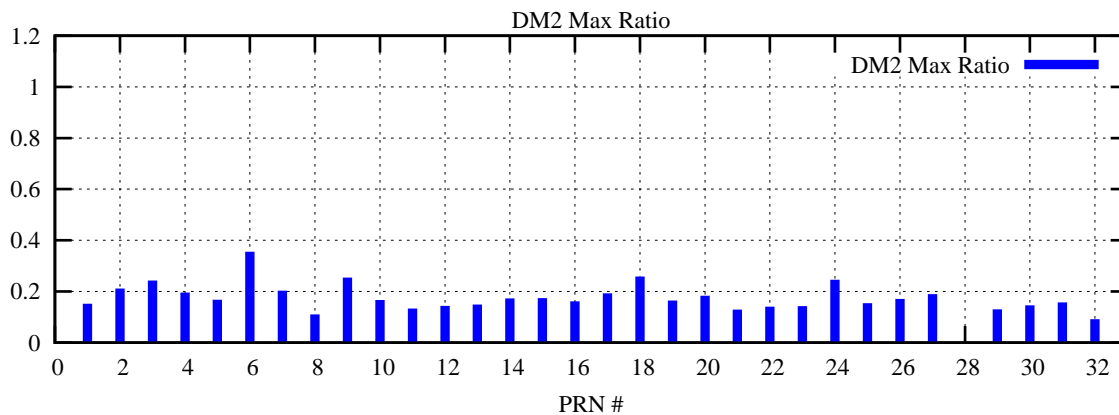

Ratio (PRN Bias/Threshold)

GpsWeek 2236 Day 6

Skinny (Type 0): PRN 8 22  
Broad (Type 2): PRN 7 15 17 21 24