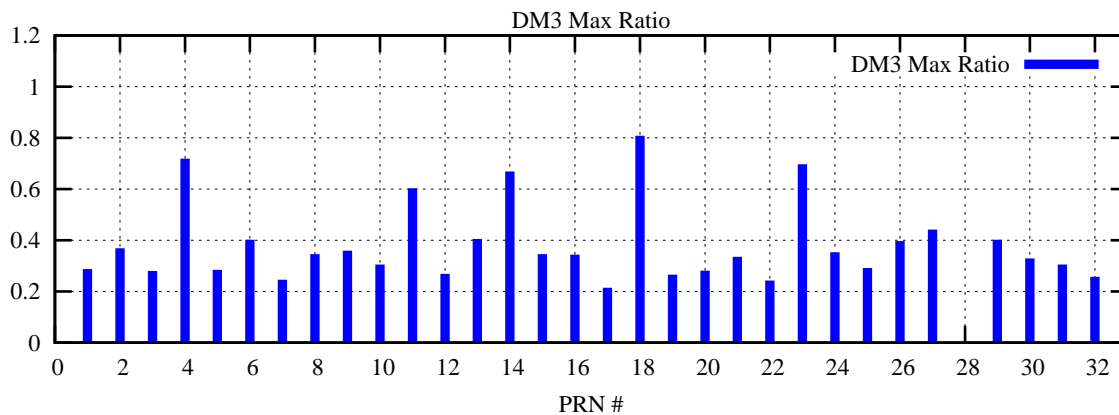

Ratio (PRN Bias/Threshold)

GpsWeek 2236 Day 6

Skinny (Type 0): PRN 8 22  
Broad (Type 2): PRN 7 15 17 21 24