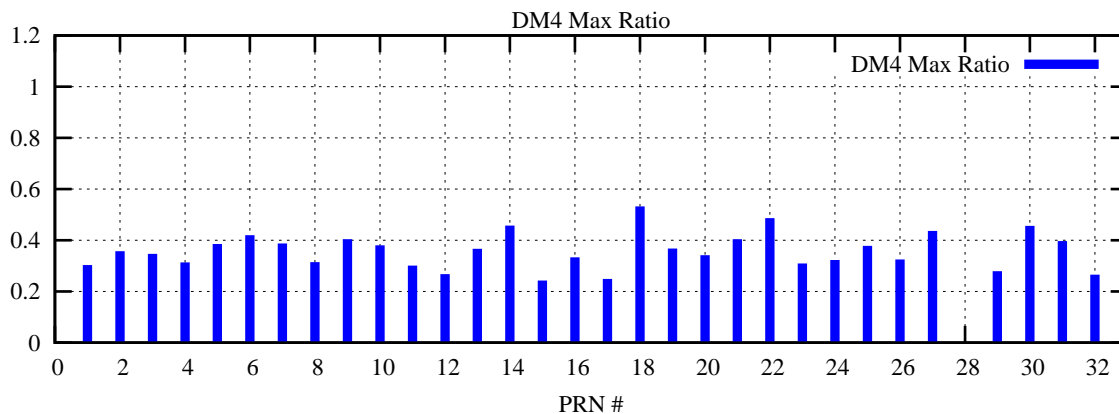

Ratio (PRN Bias/Threshold)

GpsWeek 2236 Day 6

Skinny (Type 0): PRN 8 22  
Broad (Type 2): PRN 7 15 17 21 24