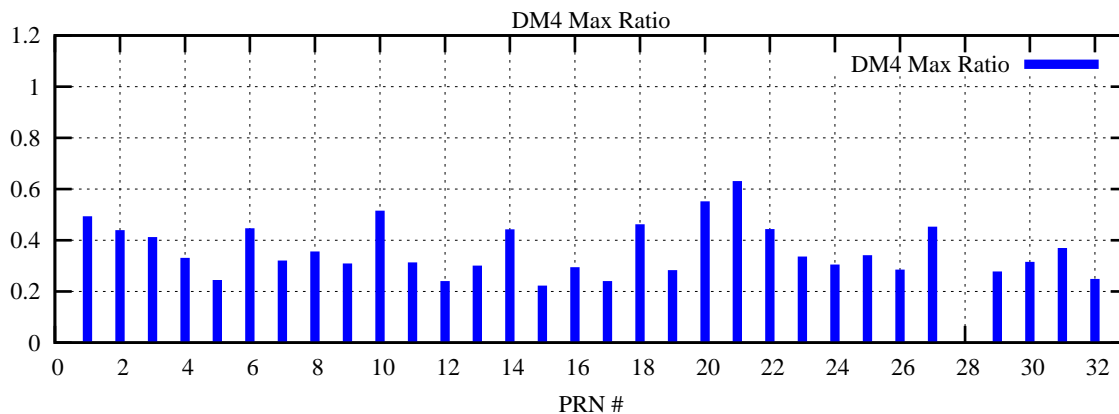

Ratio (PRN Bias/Threshold)

GpsWeek 2237 Day 0

Skinny (Type 0): PRN 8 22
Broad (Type 2): PRN 7 15 17 21 24