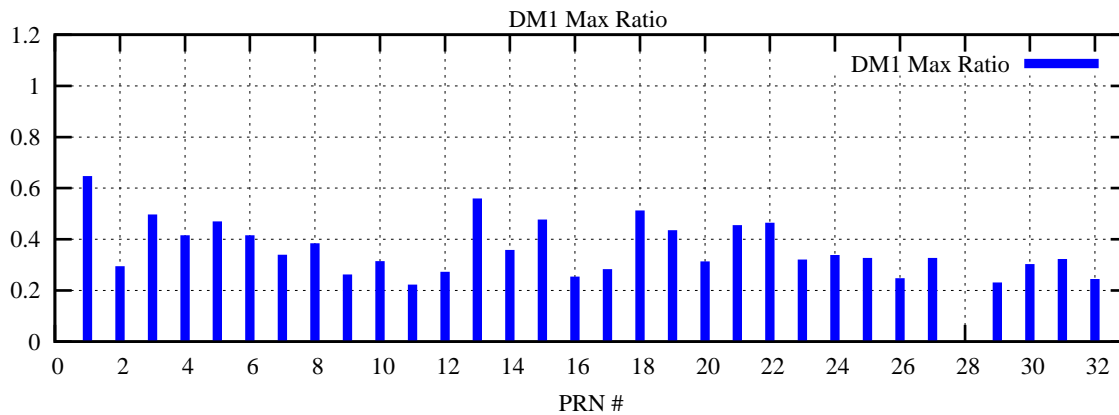

Ratio (PRN Bias/Threshold)

GpsWeek 2237 Day 0

Skinny (Type 0): PRN 8 22
Broad (Type 2): PRN 7 15 17 21 24