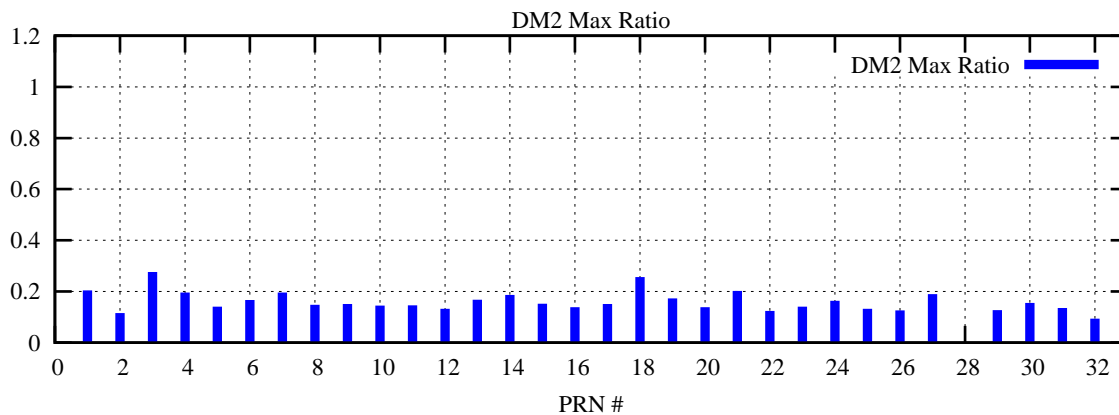

Ratio (PRN Bias/Threshold)

GpsWeek 2237 Day 0

Skinny (Type 0): PRN 8 22
Broad (Type 2): PRN 7 15 17 21 24