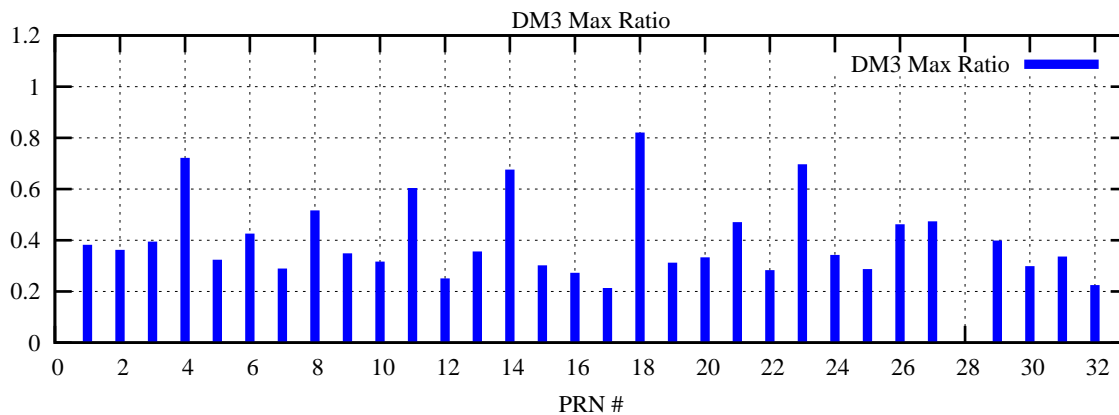

Ratio (PRN Bias/Threshold)

GpsWeek 2237 Day 0

Skinny (Type 0): PRN 8 22
Broad (Type 2): PRN 7 15 17 21 24