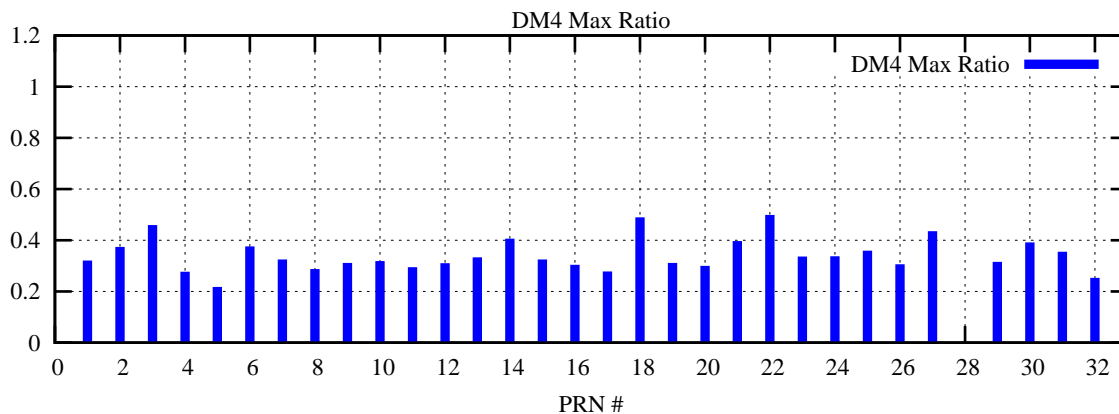

Ratio (PRN Bias/Threshold)

GpsWeek 2237 Day 1

Skinny (Type 0): PRN 8 22
Broad (Type 2): PRN 7 15 17 21 24