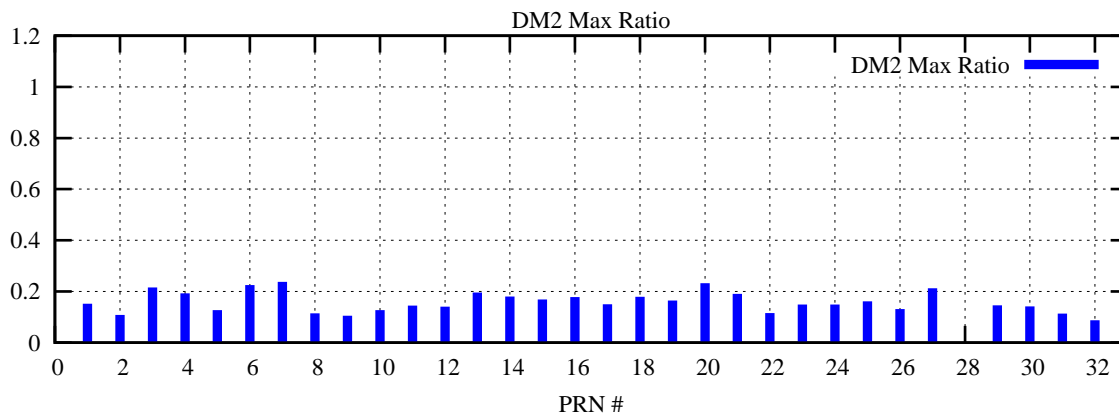

Ratio (PRN Bias/Threshold)

GpsWeek 2237 Day 1

Skinny (Type 0): PRN 8 22
Broad (Type 2): PRN 7 15 17 21 24