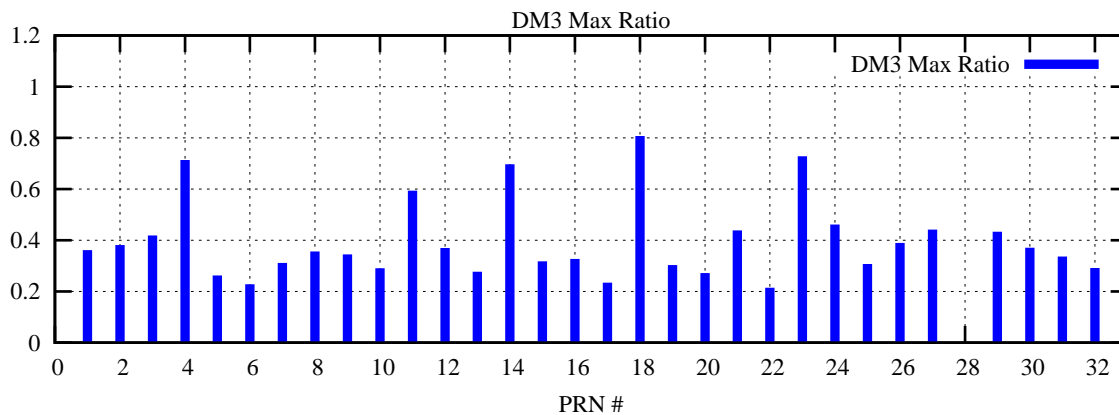

Ratio (PRN Bias/Threshold)

GpsWeek 2237 Day 1

Skinny (Type 0): PRN 8 22
Broad (Type 2): PRN 7 15 17 21 24