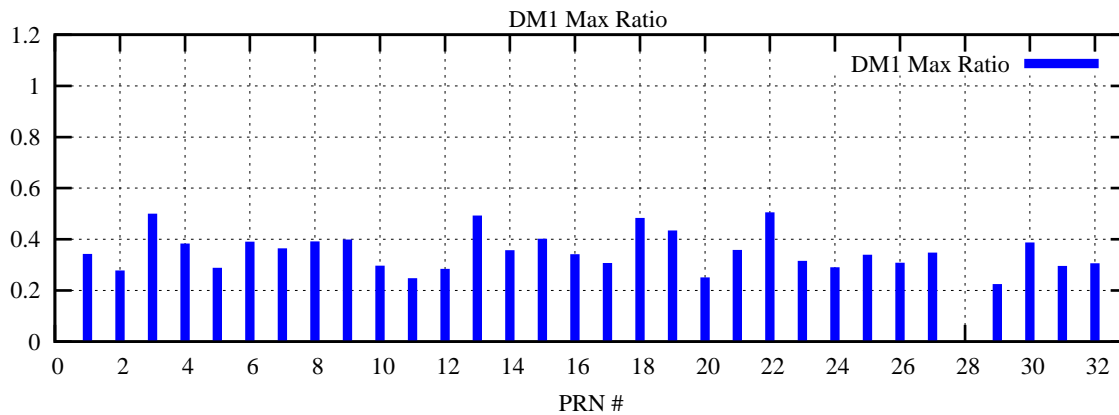

Ratio (PRN Bias/Threshold)

GpsWeek 2237 Day 1

Skinny (Type 0): PRN 8 22
Broad (Type 2): PRN 7 15 17 21 24