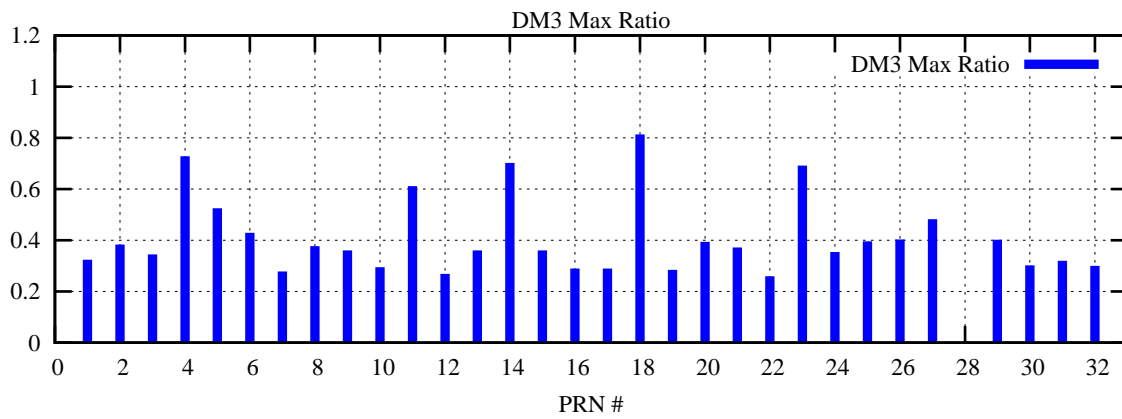

Ratio (PRN Bias/Threshold)

GpsWeek 2237 Day 3

Skinny (Type 0): PRN 8 22
Broad (Type 2): PRN 7 15 17 21 24