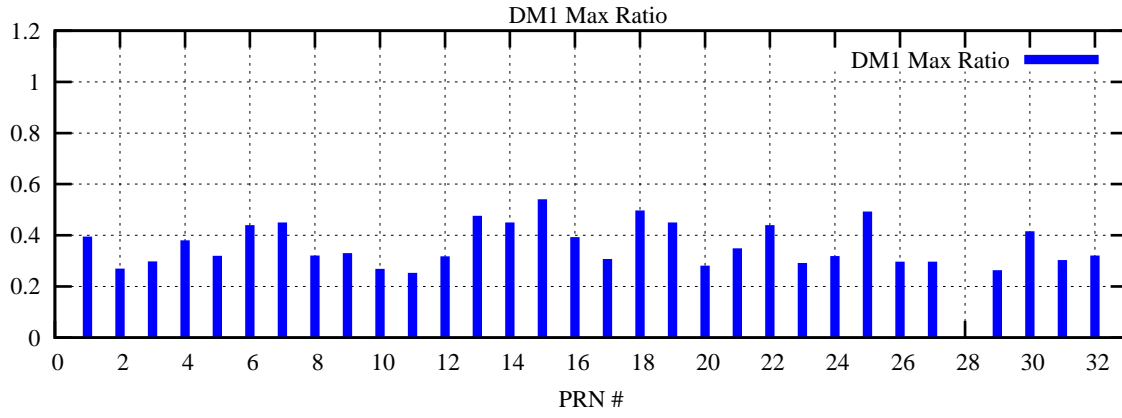

Ratio (PRN Bias/Threshold)

GpsWeek 2237 Day 3

Skinny (Type 0): PRN 8 22
Broad (Type 2): PRN 7 15 17 21 24