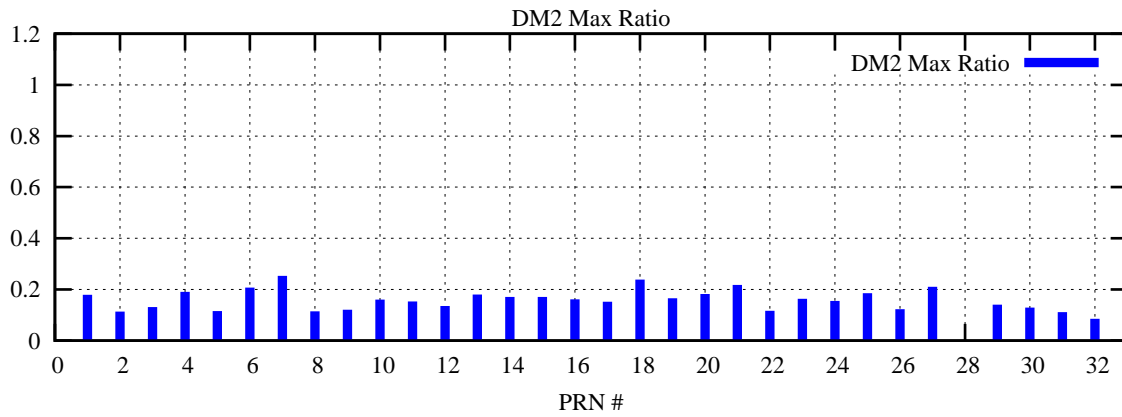

Ratio (PRN Bias/Threshold)

GpsWeek 2237 Day 3

Skinny (Type 0): PRN 8 22
Broad (Type 2): PRN 7 15 17 21 24