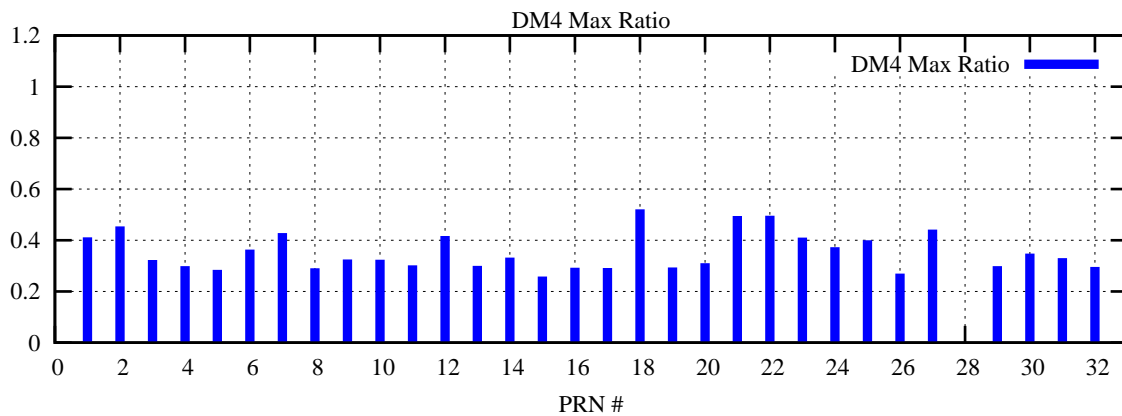

Ratio (PRN Bias/Threshold)

GpsWeek 2237 Day 3

Skinny (Type 0): PRN 8 22
Broad (Type 2): PRN 7 15 17 21 24