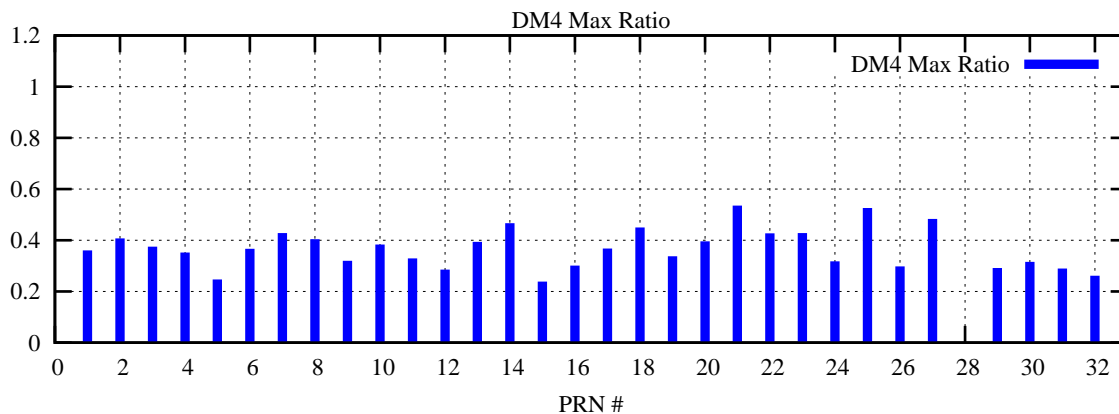

Ratio (PRN Bias/Threshold)

GpsWeek 2237 Day 6

Skinny (Type 0): PRN 8 22  
Broad (Type 2): PRN 7 15 17 21 24