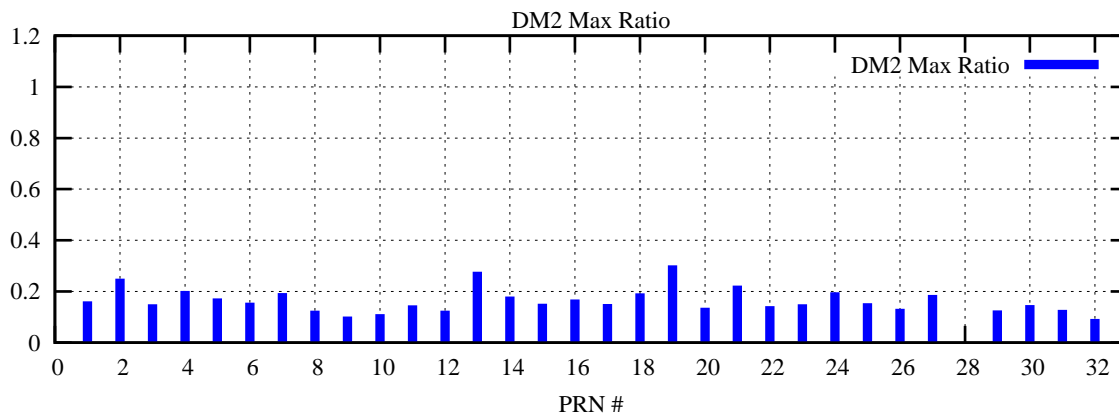

Ratio (PRN Bias/Threshold)

GpsWeek 2237 Day 6

Skinny (Type 0): PRN 8 22  
Broad (Type 2): PRN 7 15 17 21 24