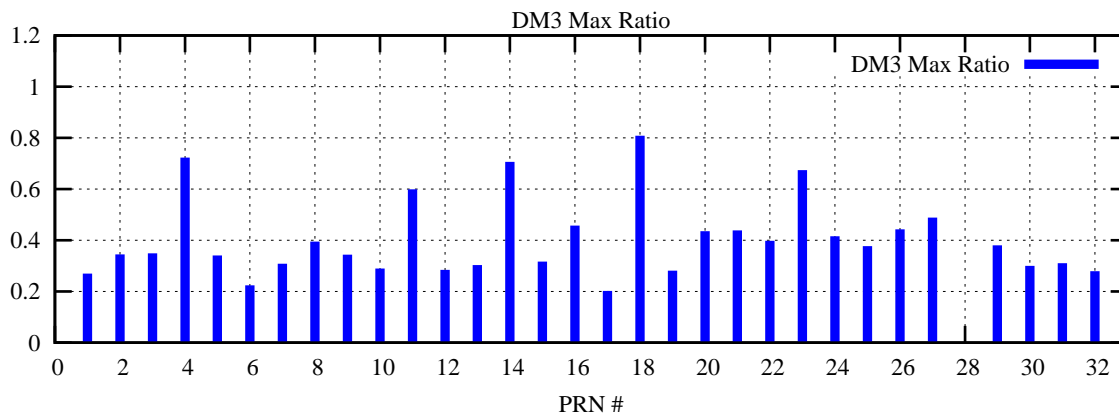

Ratio (PRN Bias/Threshold)

GpsWeek 2237 Day 6

Skinny (Type 0): PRN 8 22  
Broad (Type 2): PRN 7 15 17 21 24