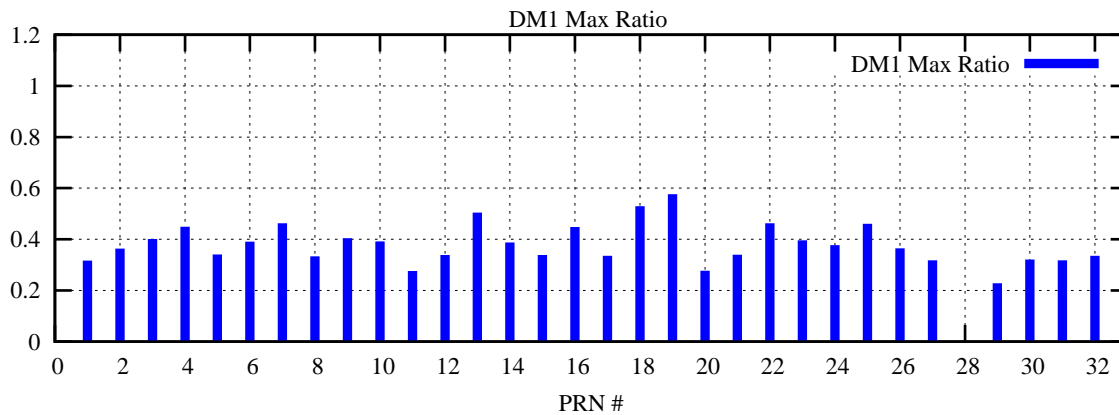

Ratio (PRN Bias/Threshold)

GpsWeek 2237 Day 6

Skinny (Type 0): PRN 8 22  
Broad (Type 2): PRN 7 15 17 21 24