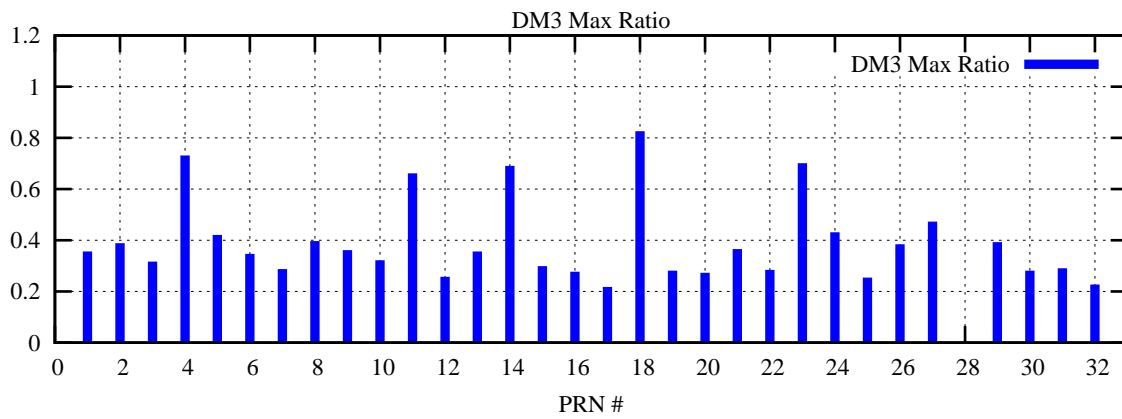

Ratio (PRN Bias/Threshold)

GpsWeek 2238 Day 0

Skinny (Type 0): PRN 8 22  
Broad (Type 2): PRN 7 15 17 21 24