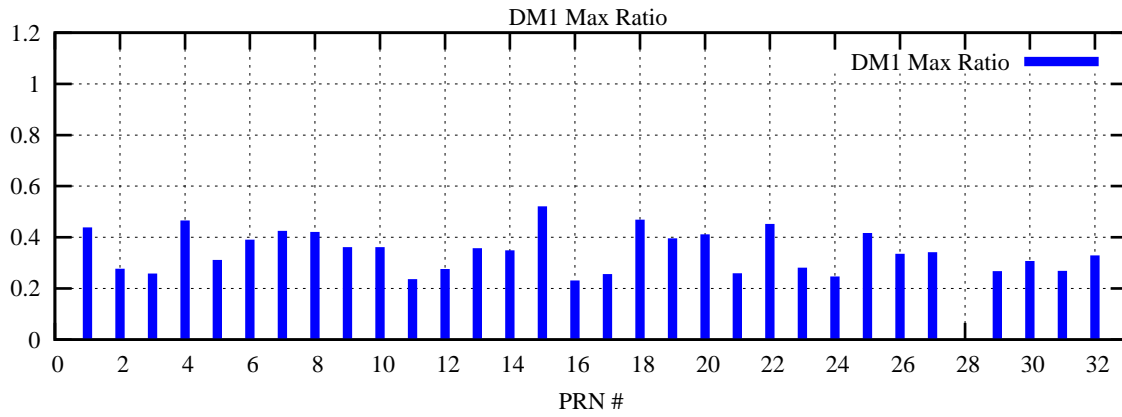

Ratio (PRN Bias/Threshold)

GpsWeek 2238 Day 0

Skinny (Type 0): PRN 8 22  
Broad (Type 2): PRN 7 15 17 21 24