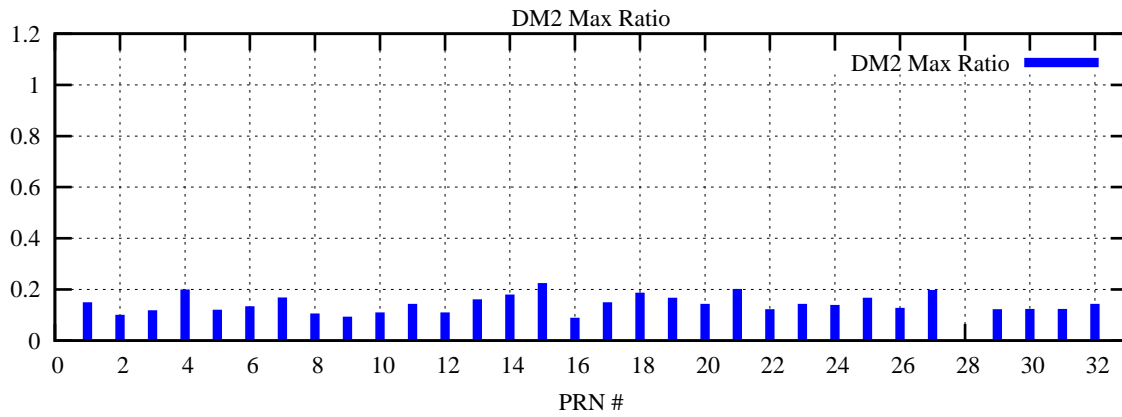

Ratio (PRN Bias/Threshold)

GpsWeek 2238 Day 0

Skinny (Type 0): PRN 8 22  
Broad (Type 2): PRN 7 15 17 21 24