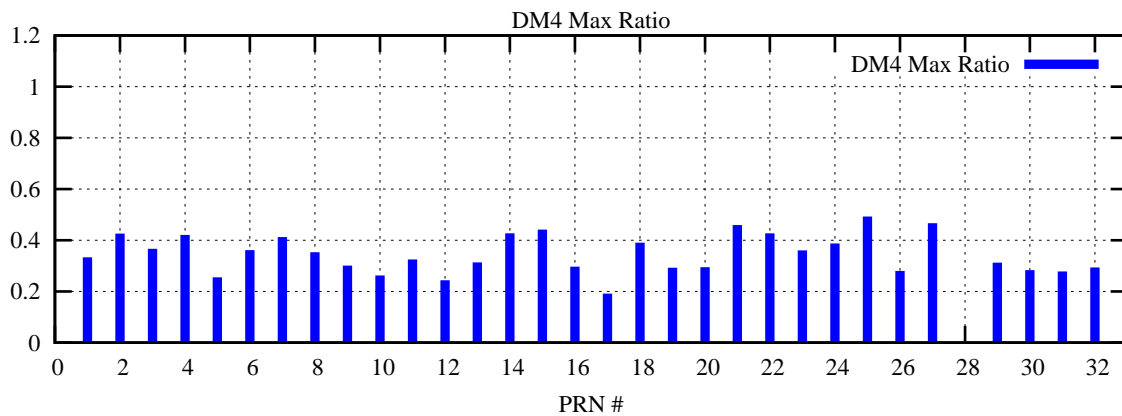

Ratio (PRN Bias/Threshold)

GpsWeek 2238 Day 0

Skinny (Type 0): PRN 8 22  
Broad (Type 2): PRN 7 15 17 21 24