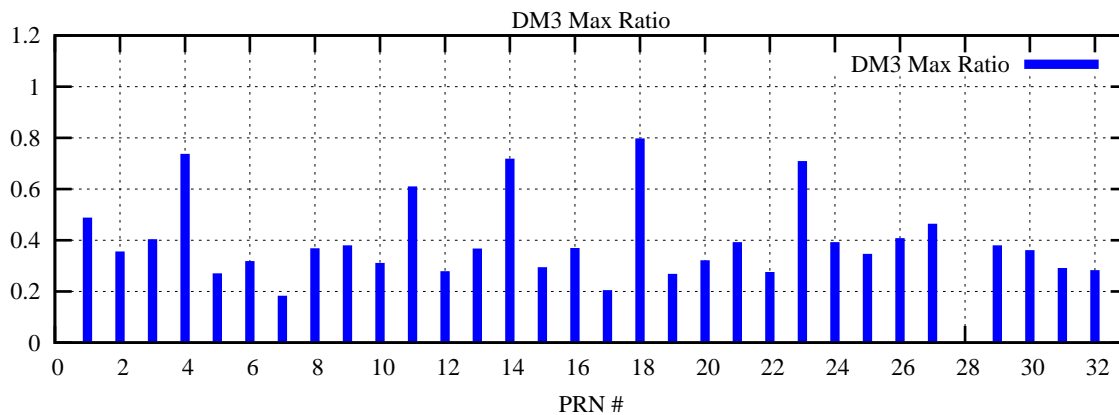

Ratio (PRN Bias/Threshold)

GpsWeek 2238 Day 6

Skinny (Type 0): PRN 8 22
Broad (Type 2): PRN 7 15 17 21 24