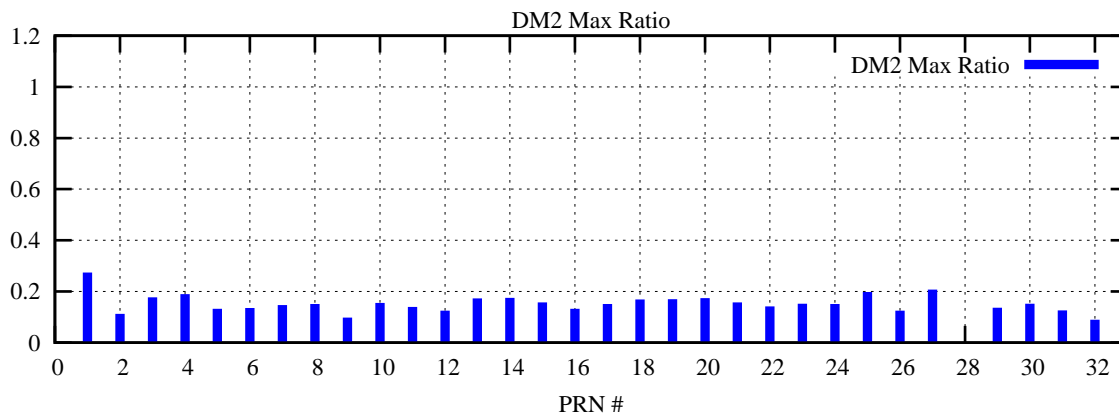

Ratio (PRN Bias/Threshold)

GpsWeek 2238 Day 6

Skinny (Type 0): PRN 8 22
Broad (Type 2): PRN 7 15 17 21 24