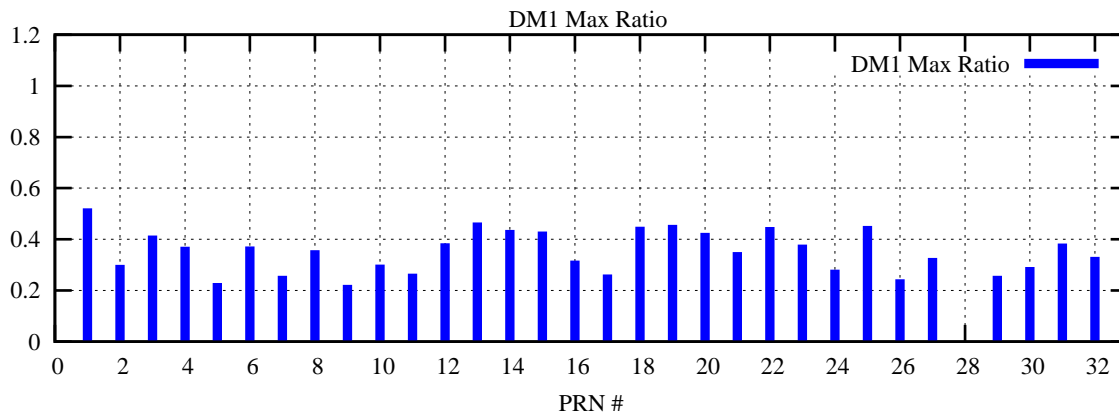

Ratio (PRN Bias/Threshold)

GpsWeek 2238 Day 6

Skinny (Type 0): PRN 8 22
Broad (Type 2): PRN 7 15 17 21 24