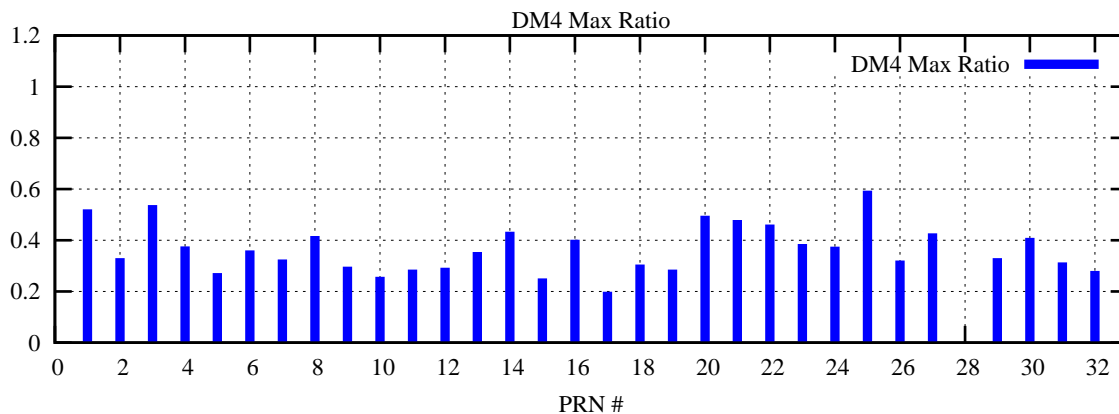

Ratio (PRN Bias/Threshold)

GpsWeek 2238 Day 6

Skinny (Type 0): PRN 8 22
Broad (Type 2): PRN 7 15 17 21 24