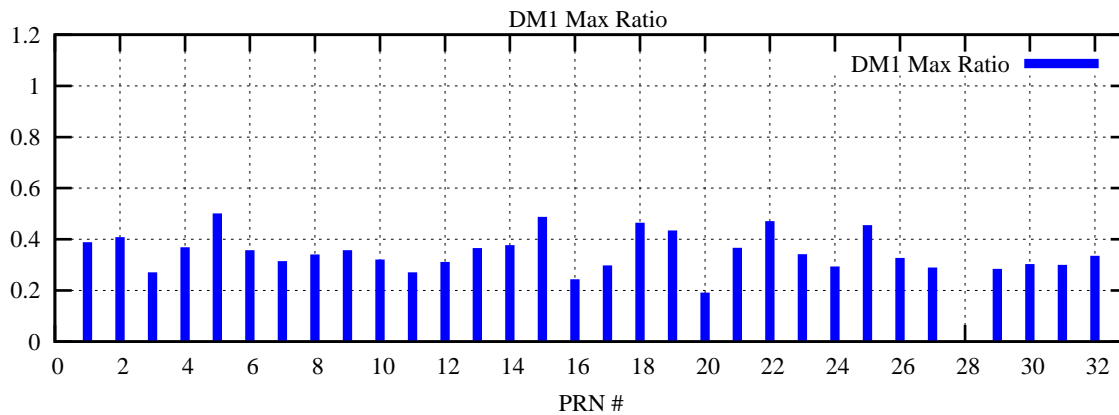

Ratio (PRN Bias/Threshold)

GpsWeek 2239 Day 0

Skinny (Type 0): PRN 8 22  
Broad (Type 2): PRN 7 15 17 21 24