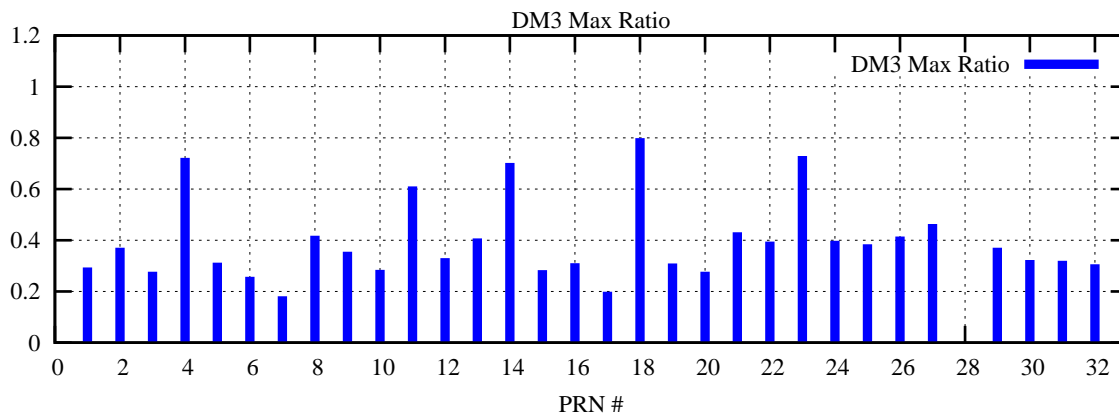

Ratio (PRN Bias/Threshold)

GpsWeek 2239 Day 0

Skinny (Type 0): PRN 8 22  
Broad (Type 2): PRN 7 15 17 21 24