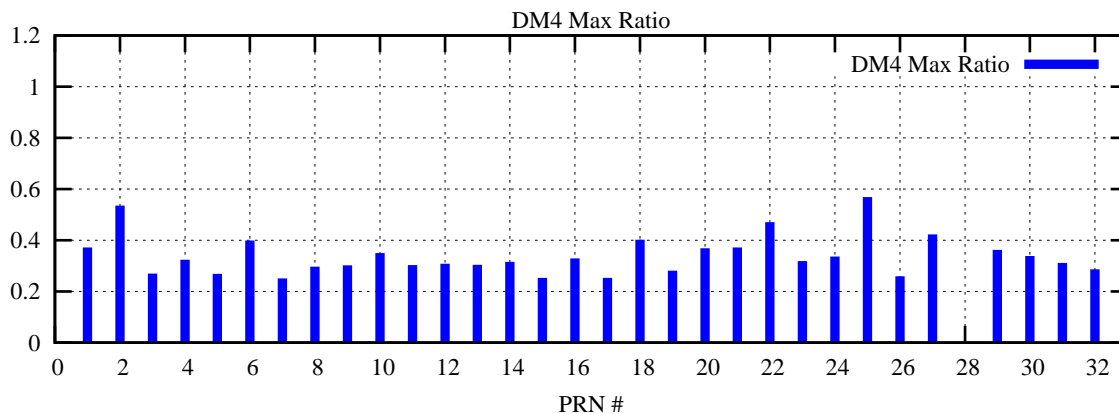

Ratio (PRN Bias/Threshold)

GpsWeek 2239 Day 0

Skinny (Type 0): PRN 8 22  
Broad (Type 2): PRN 7 15 17 21 24