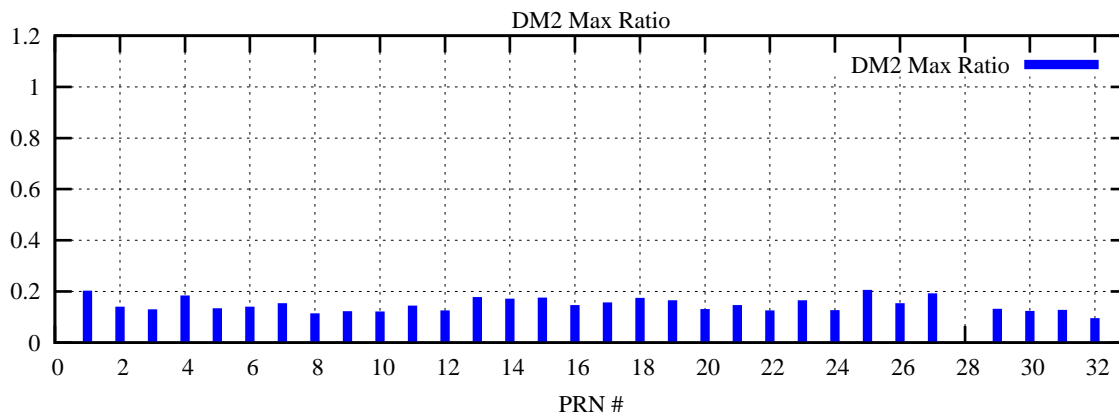

Ratio (PRN Bias/Threshold)

GpsWeek 2239 Day 0

Skinny (Type 0): PRN 8 22  
Broad (Type 2): PRN 7 15 17 21 24