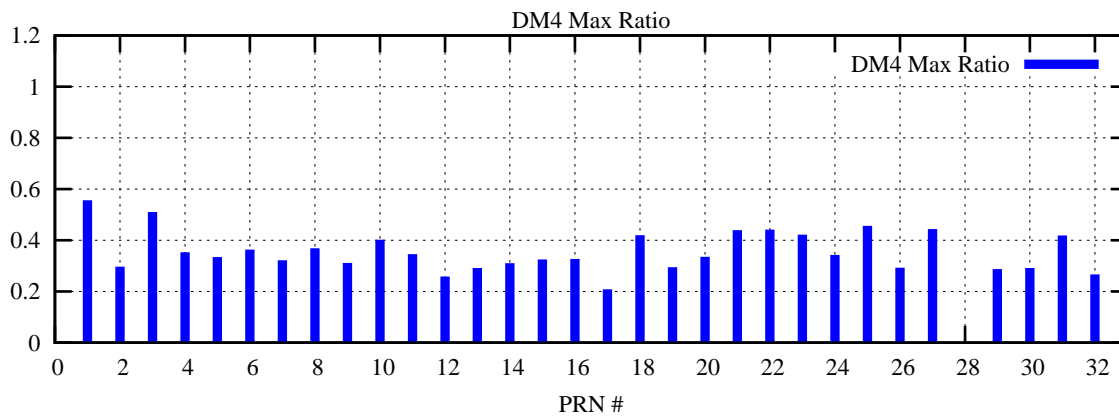

Ratio (PRN Bias/Threshold)

GpsWeek 2240 Day 0

Skinny (Type 0): PRN 8 22
Broad (Type 2): PRN 7 15 17 21 24