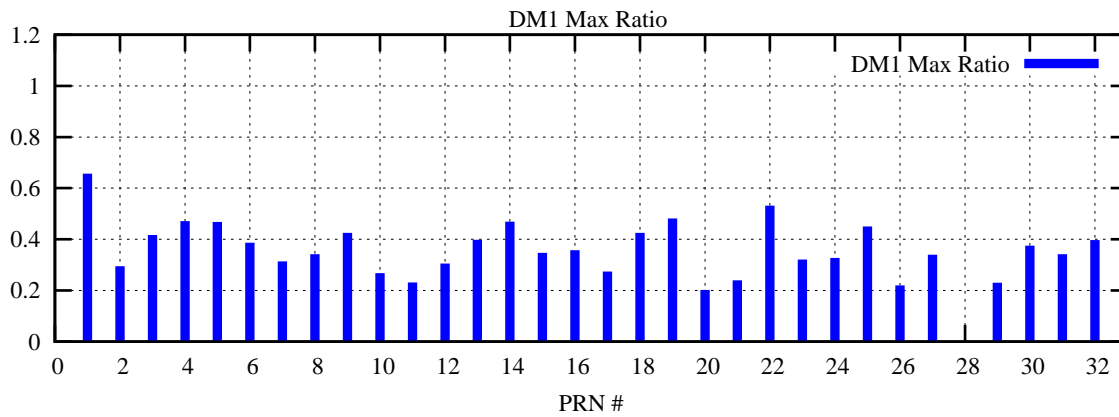

Ratio (PRN Bias/Threshold)

GpsWeek 2240 Day 0

Skinny (Type 0): PRN 8 22
Broad (Type 2): PRN 7 15 17 21 24