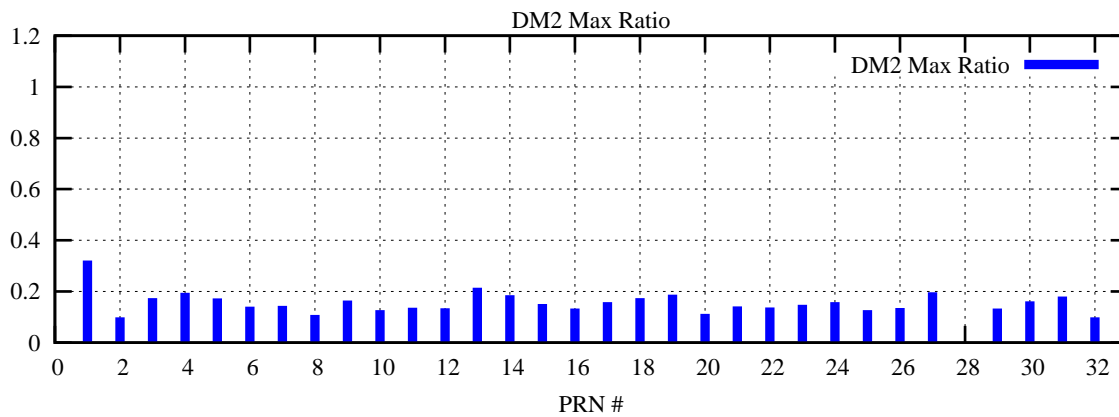

Ratio (PRN Bias/Threshold)

GpsWeek 2240 Day 0

Skinny (Type 0): PRN 8 22
Broad (Type 2): PRN 7 15 17 21 24