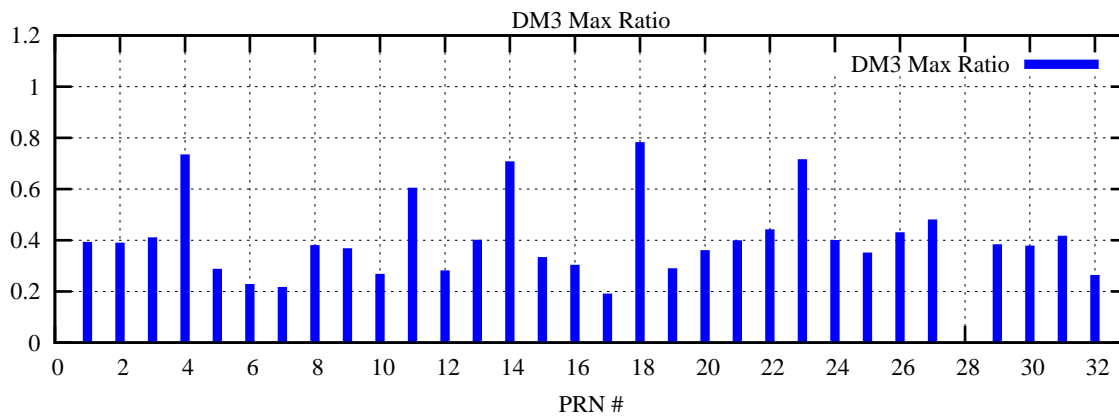

Ratio (PRN Bias/Threshold)

GpsWeek 2240 Day 0

Skinny (Type 0): PRN 8 22
Broad (Type 2): PRN 7 15 17 21 24