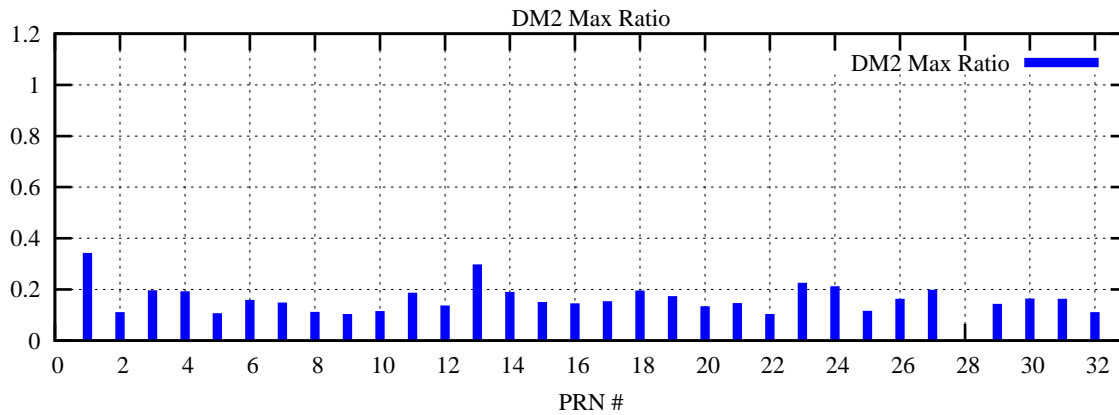

Ratio (PRN Bias/Threshold)

GpsWeek 2241 Day 0

Skinny (Type 0): PRN 8 22
Broad (Type 2): PRN 7 15 17 21 24