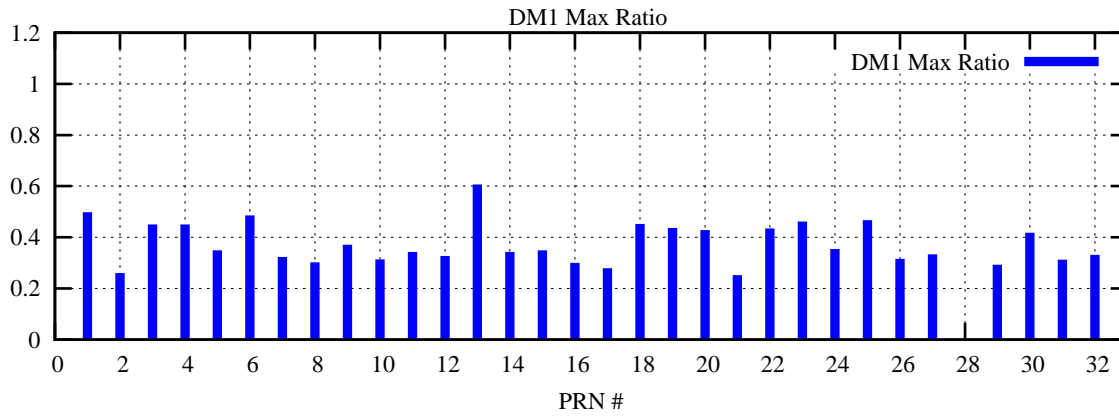

Ratio (PRN Bias/Threshold)

GpsWeek 2241 Day 0

Skinny (Type 0): PRN 8 22
Broad (Type 2): PRN 7 15 17 21 24