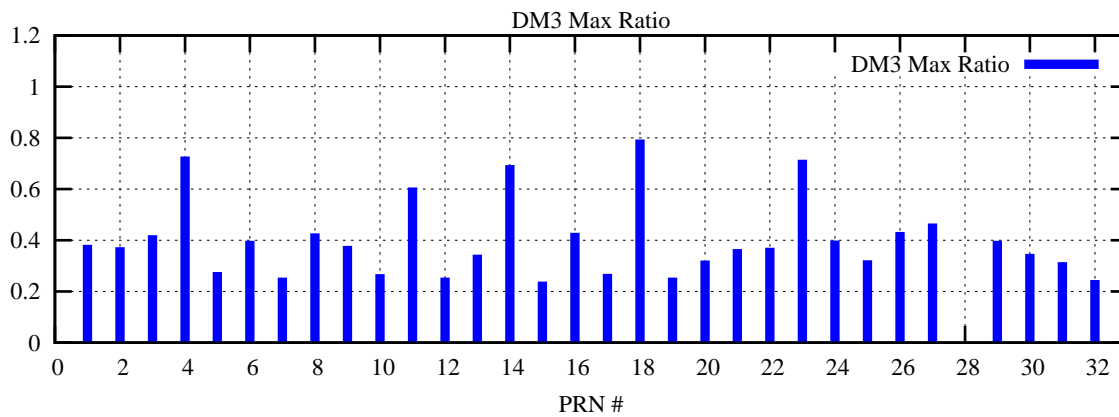

Ratio (PRN Bias/Threshold)

GpsWeek 2241 Day 0

Skinny (Type 0): PRN 8 22
Broad (Type 2): PRN 7 15 17 21 24