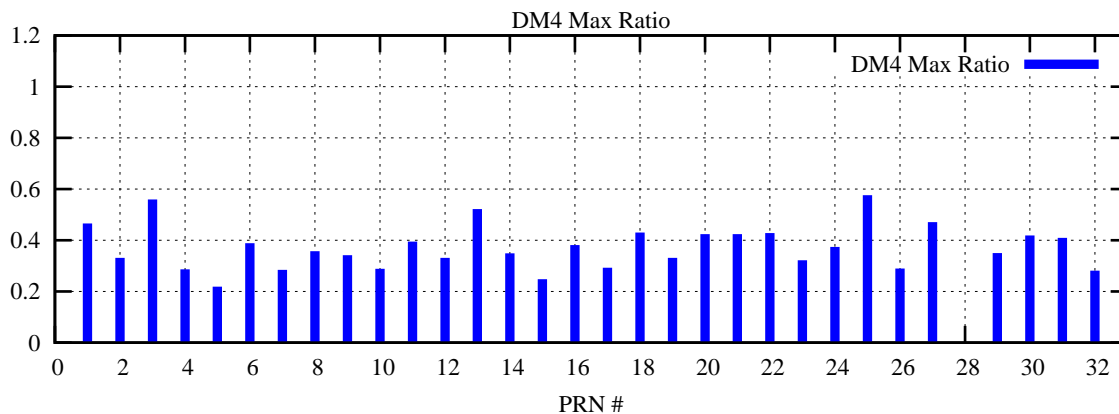

Ratio (PRN Bias/Threshold)

GpsWeek 2241 Day 0

Skinny (Type 0): PRN 8 22
Broad (Type 2): PRN 7 15 17 21 24