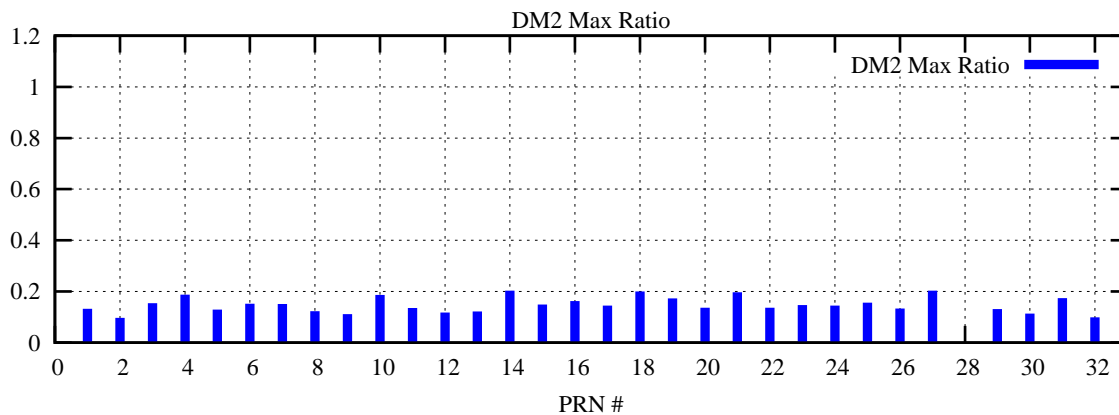

Ratio (PRN Bias/Threshold)

GpsWeek 2241 Day 1

Skinny (Type 0): PRN 8 22
Broad (Type 2): PRN 7 15 17 21 24