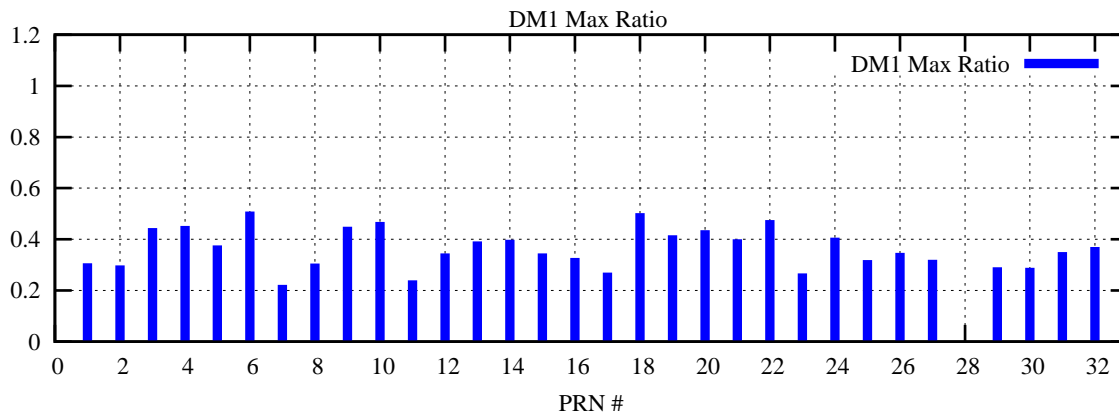

Ratio (PRN Bias/Threshold)

GpsWeek 2241 Day 1

Skinny (Type 0): PRN 8 22
Broad (Type 2): PRN 7 15 17 21 24