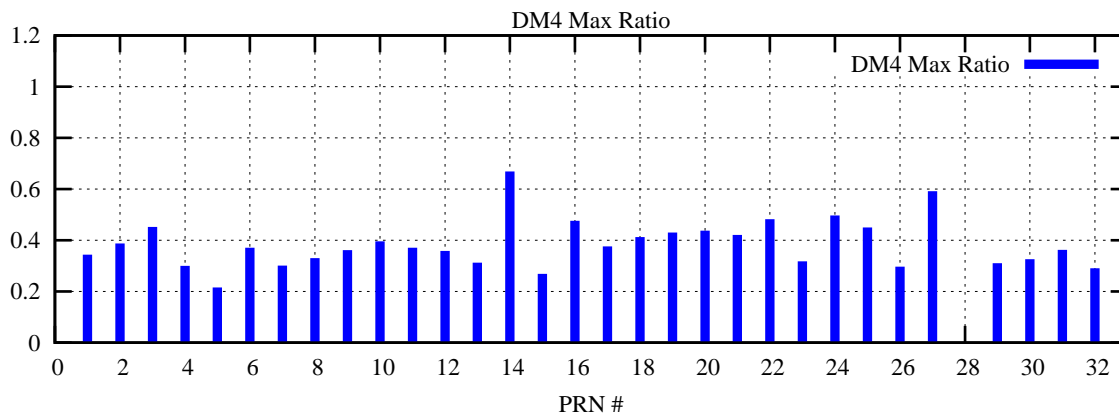

Ratio (PRN Bias/Threshold)

GpsWeek 2241 Day 1

Skinny (Type 0): PRN 8 22
Broad (Type 2): PRN 7 15 17 21 24