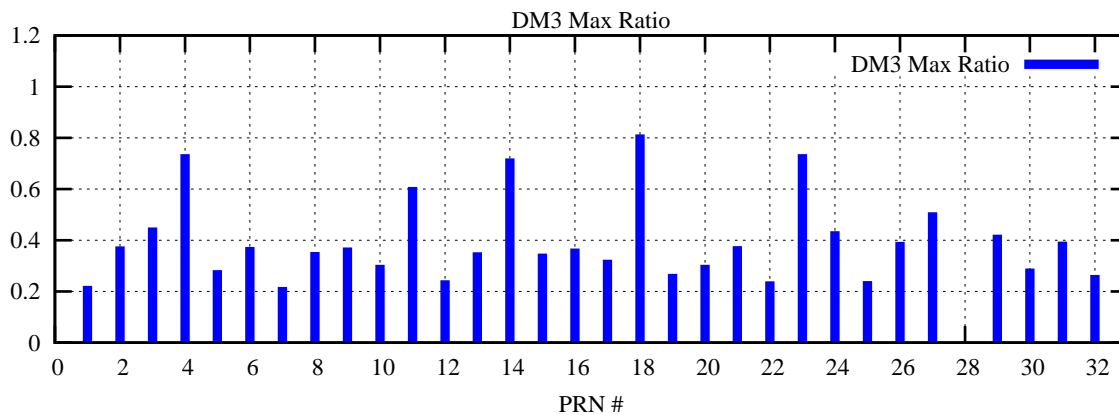

Ratio (PRN Bias/Threshold)

GpsWeek 2241 Day 1

Skinny (Type 0): PRN 8 22
Broad (Type 2): PRN 7 15 17 21 24