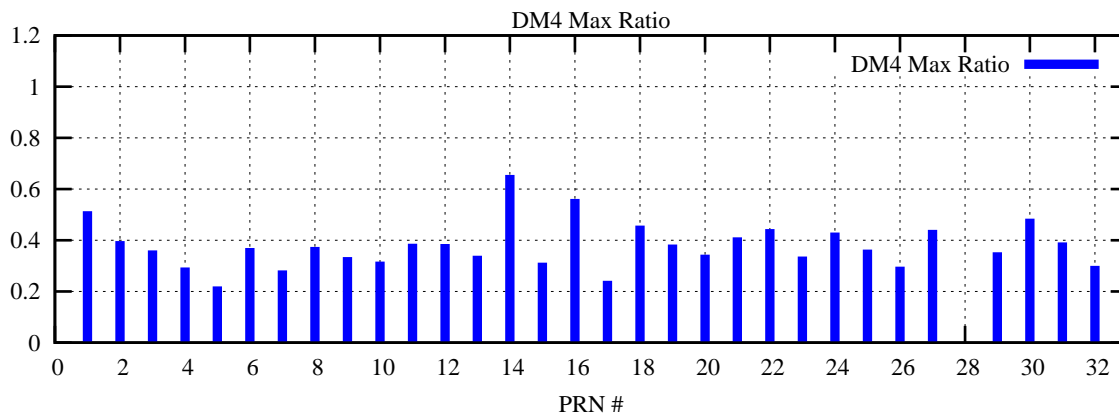

Ratio (PRN Bias/Threshold)

GpsWeek 2241 Day 3

Skinny (Type 0): PRN 8 22  
Broad (Type 2): PRN 7 15 17 21 24