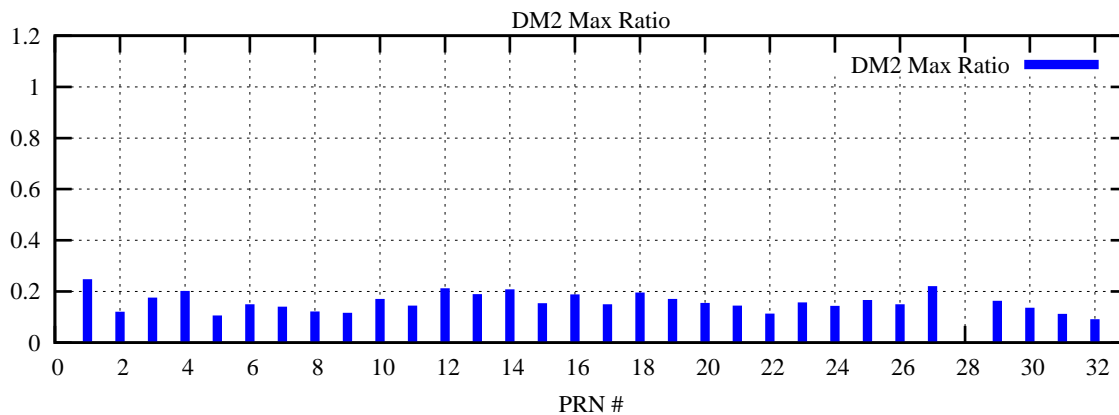

Ratio (PRN Bias/Threshold)

GpsWeek 2241 Day 3

Skinny (Type 0): PRN 8 22  
Broad (Type 2): PRN 7 15 17 21 24