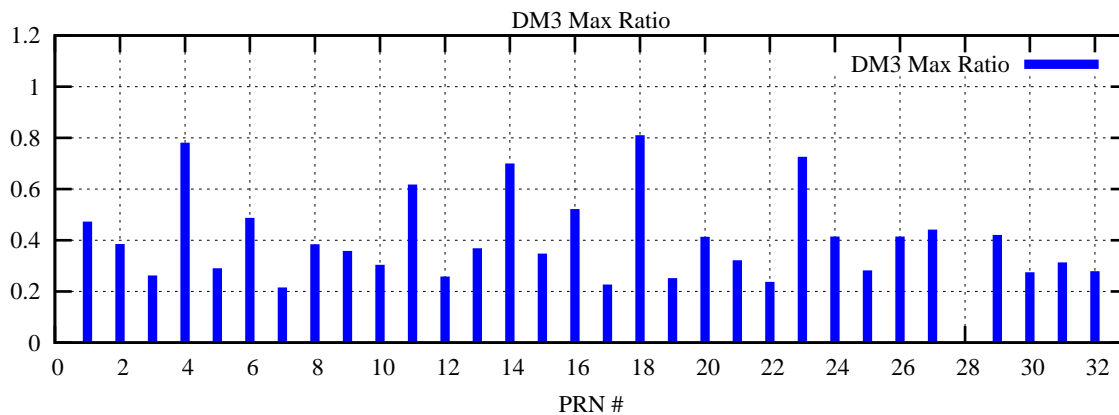

Ratio (PRN Bias/Threshold)

GpsWeek 2241 Day 3

Skinny (Type 0): PRN 8 22  
Broad (Type 2): PRN 7 15 17 21 24