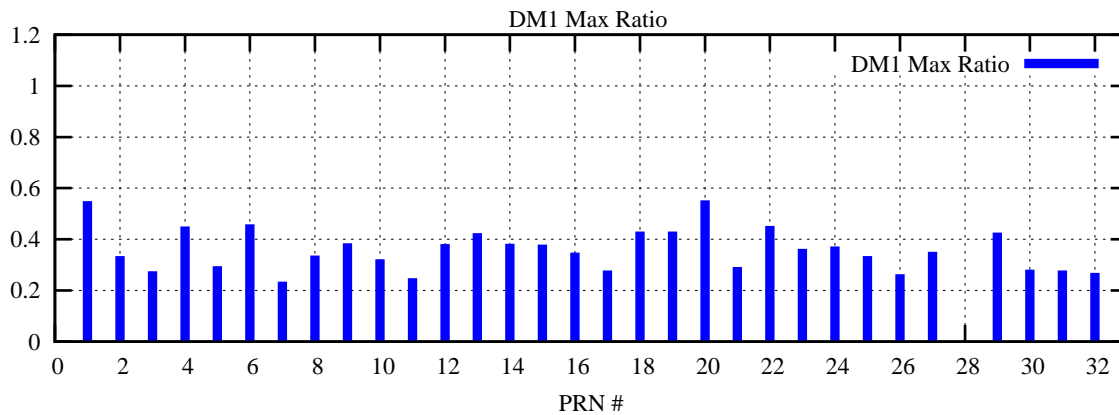

Ratio (PRN Bias/Threshold)

GpsWeek 2241 Day 3

Skinny (Type 0): PRN 8 22  
Broad (Type 2): PRN 7 15 17 21 24