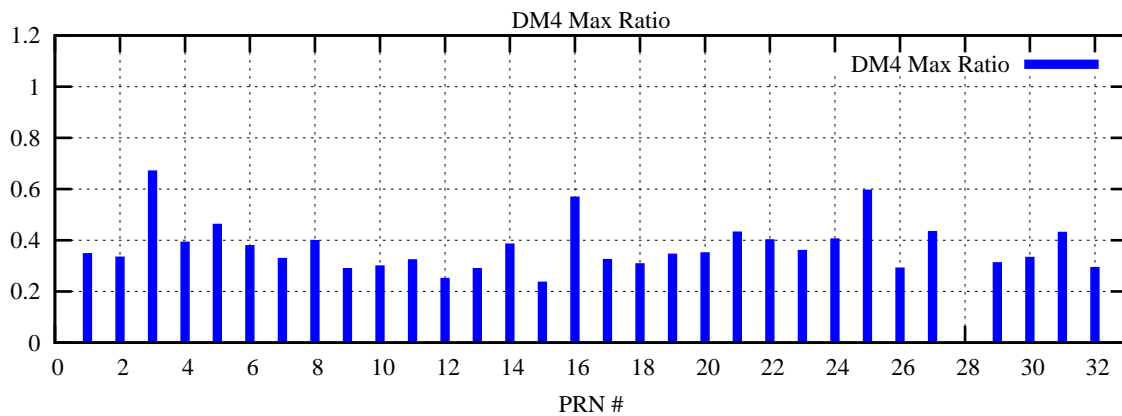

Ratio (PRN Bias/Threshold)

GpsWeek 2241 Day 4

Skinny (Type 0): PRN 8 22  
Broad (Type 2): PRN 7 15 17 21 24