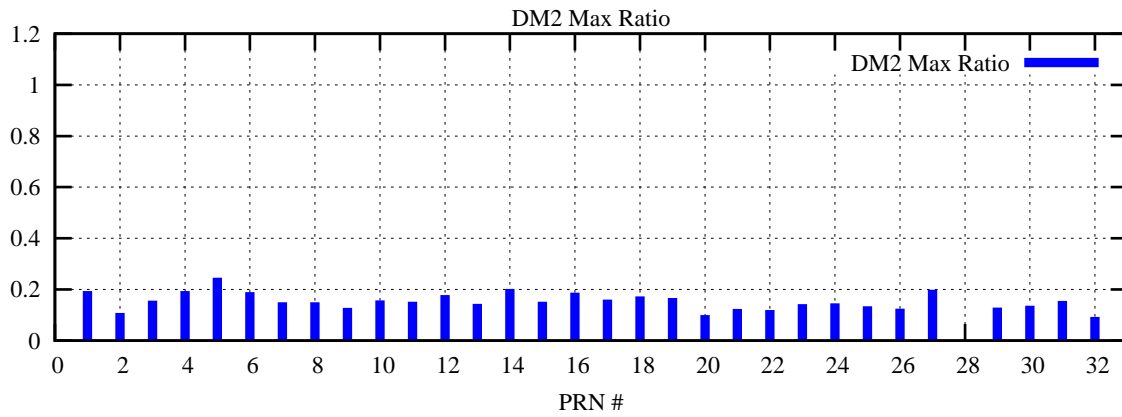

Ratio (PRN Bias/Threshold)

GpsWeek 2241 Day 4

Skinny (Type 0): PRN 8 22  
Broad (Type 2): PRN 7 15 17 21 24