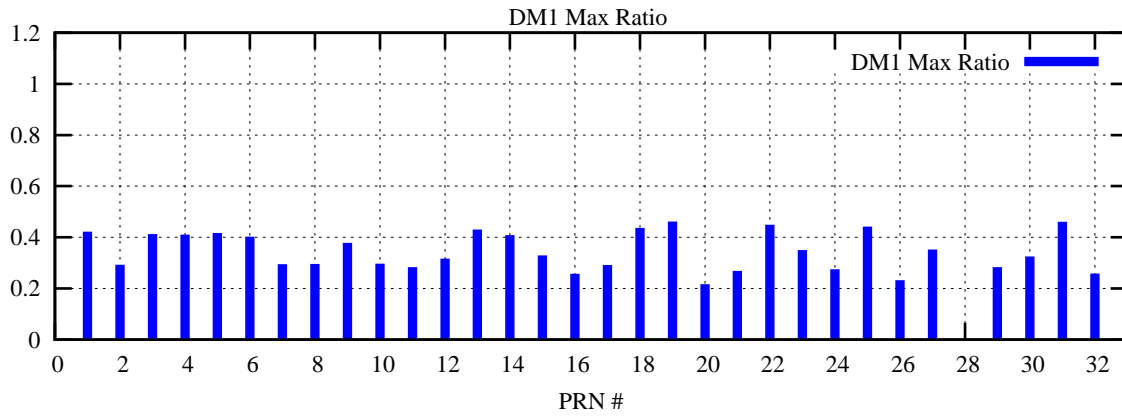

Ratio (PRN Bias/Threshold)

GpsWeek 2241 Day 4

Skinny (Type 0): PRN 8 22  
Broad (Type 2): PRN 7 15 17 21 24