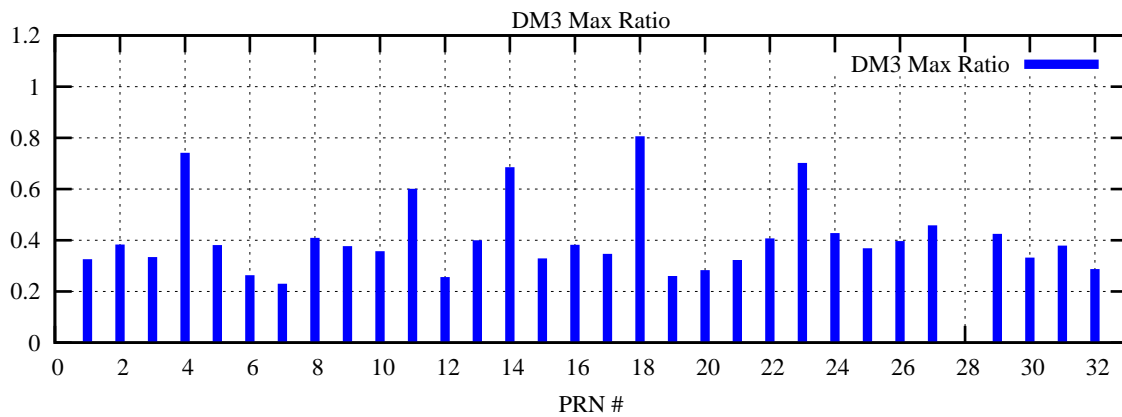

Ratio (PRN Bias/Threshold)

GpsWeek 2241 Day 4

Skinny (Type 0): PRN 8 22  
Broad (Type 2): PRN 7 15 17 21 24