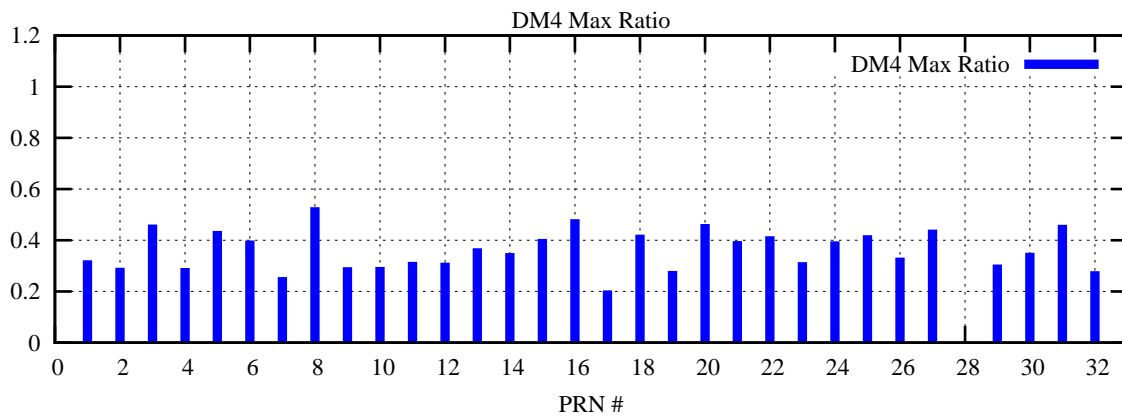

Ratio (PRN Bias/Threshold)

GpsWeek 2241 Day 6

Skinny (Type 0): PRN 8 22
Broad (Type 2): PRN 7 15 17 21 24