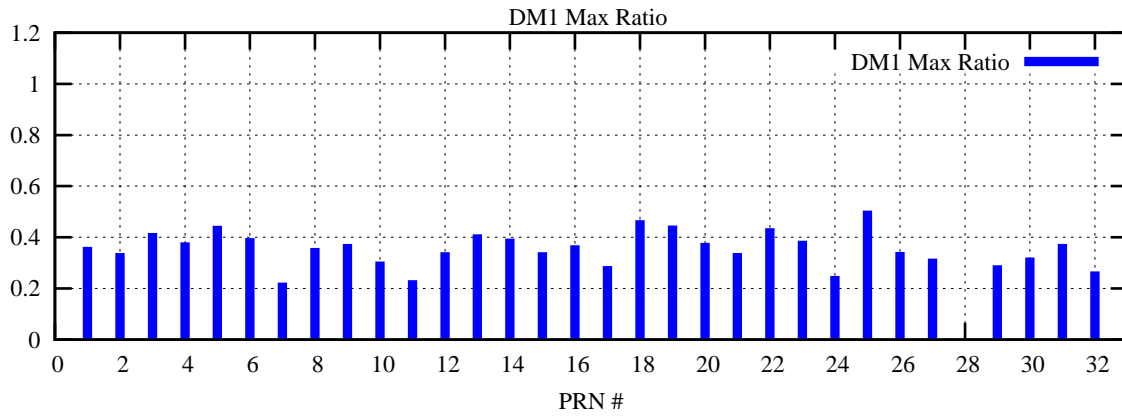

Ratio (PRN Bias/Threshold)

GpsWeek 2241 Day 6

Skinny (Type 0): PRN 8 22
Broad (Type 2): PRN 7 15 17 21 24