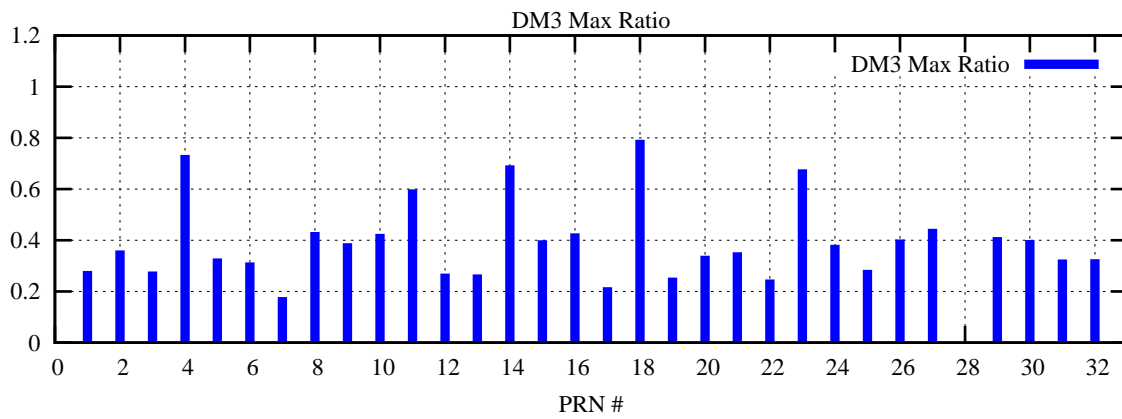

Ratio (PRN Bias/Threshold)

GpsWeek 2241 Day 6

Skinny (Type 0): PRN 8 22
Broad (Type 2): PRN 7 15 17 21 24