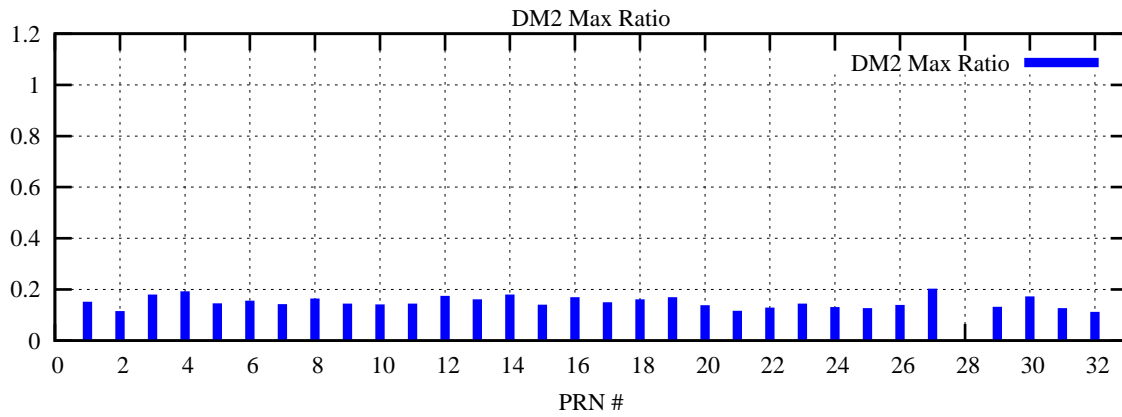

Ratio (PRN Bias/Threshold)

GpsWeek 2241 Day 6

Skinny (Type 0): PRN 8 22
Broad (Type 2): PRN 7 15 17 21 24