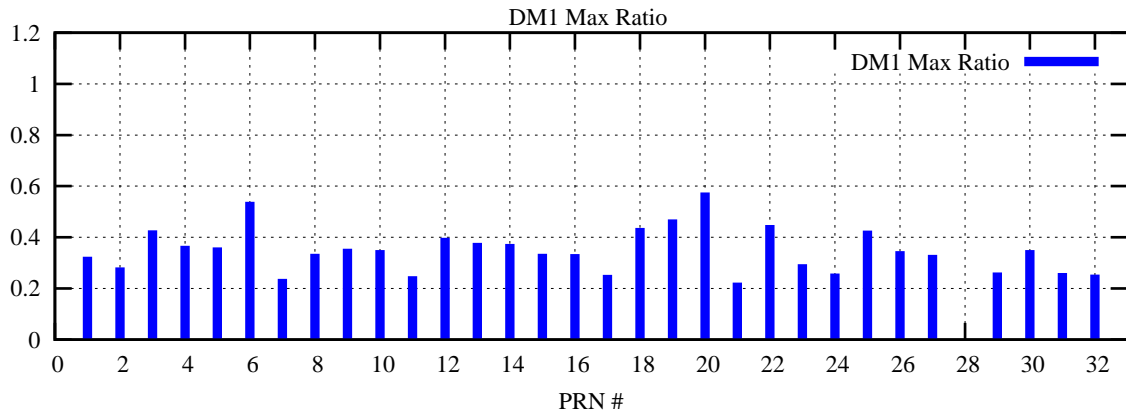

Ratio (PRN Bias/Threshold)
GpsWeek 2242 Day 0

Skinny (Type 0): PRN 8 22
Broad (Type 2): PRN 7 15 17 21 24