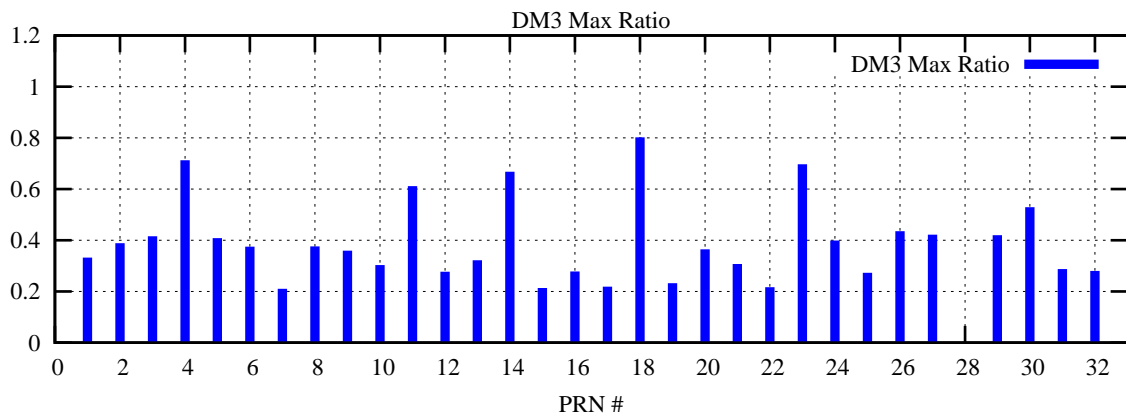

Ratio (PRN Bias/Threshold)
GpsWeek 2242 Day 0

Skinny (Type 0): PRN 8 22
Broad (Type 2): PRN 7 15 17 21 24