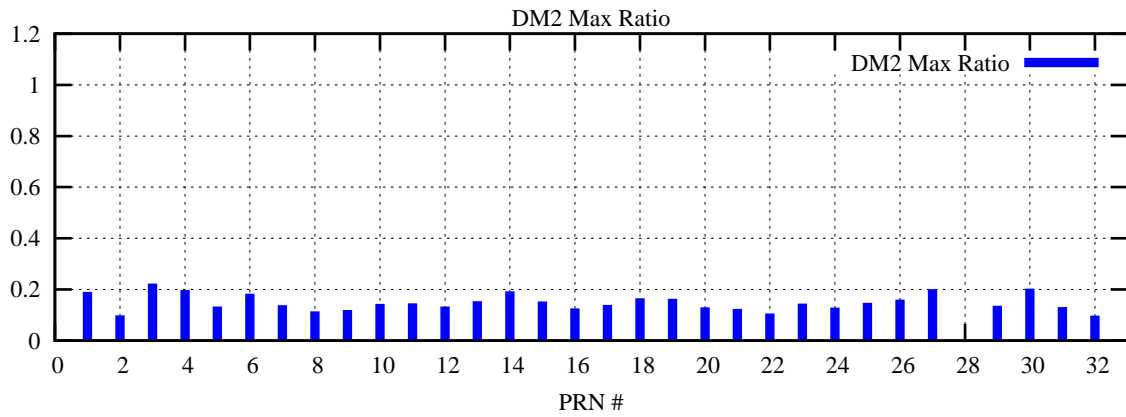

Ratio (PRN Bias/Threshold)
GpsWeek 2242 Day 0

Skinny (Type 0): PRN 8 22
Broad (Type 2): PRN 7 15 17 21 24