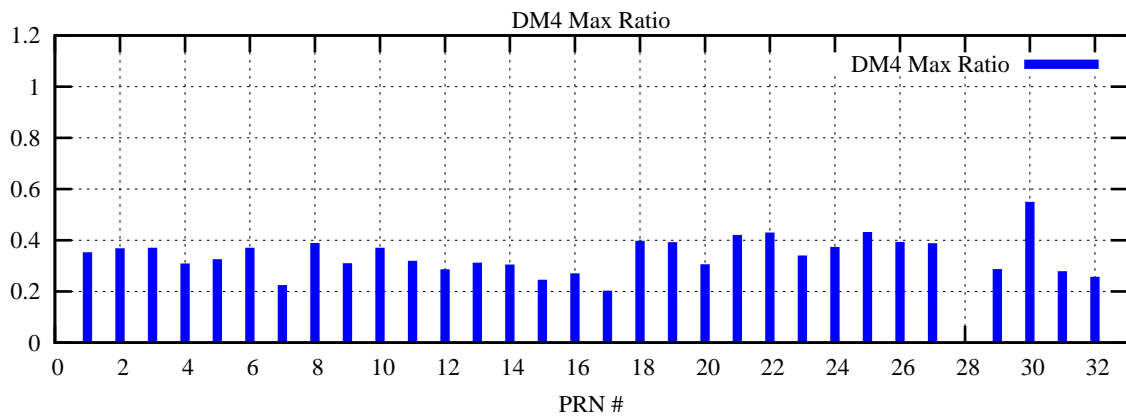

Ratio (PRN Bias/Threshold)
GpsWeek 2242 Day 0

Skinny (Type 0): PRN 8 22
Broad (Type 2): PRN 7 15 17 21 24